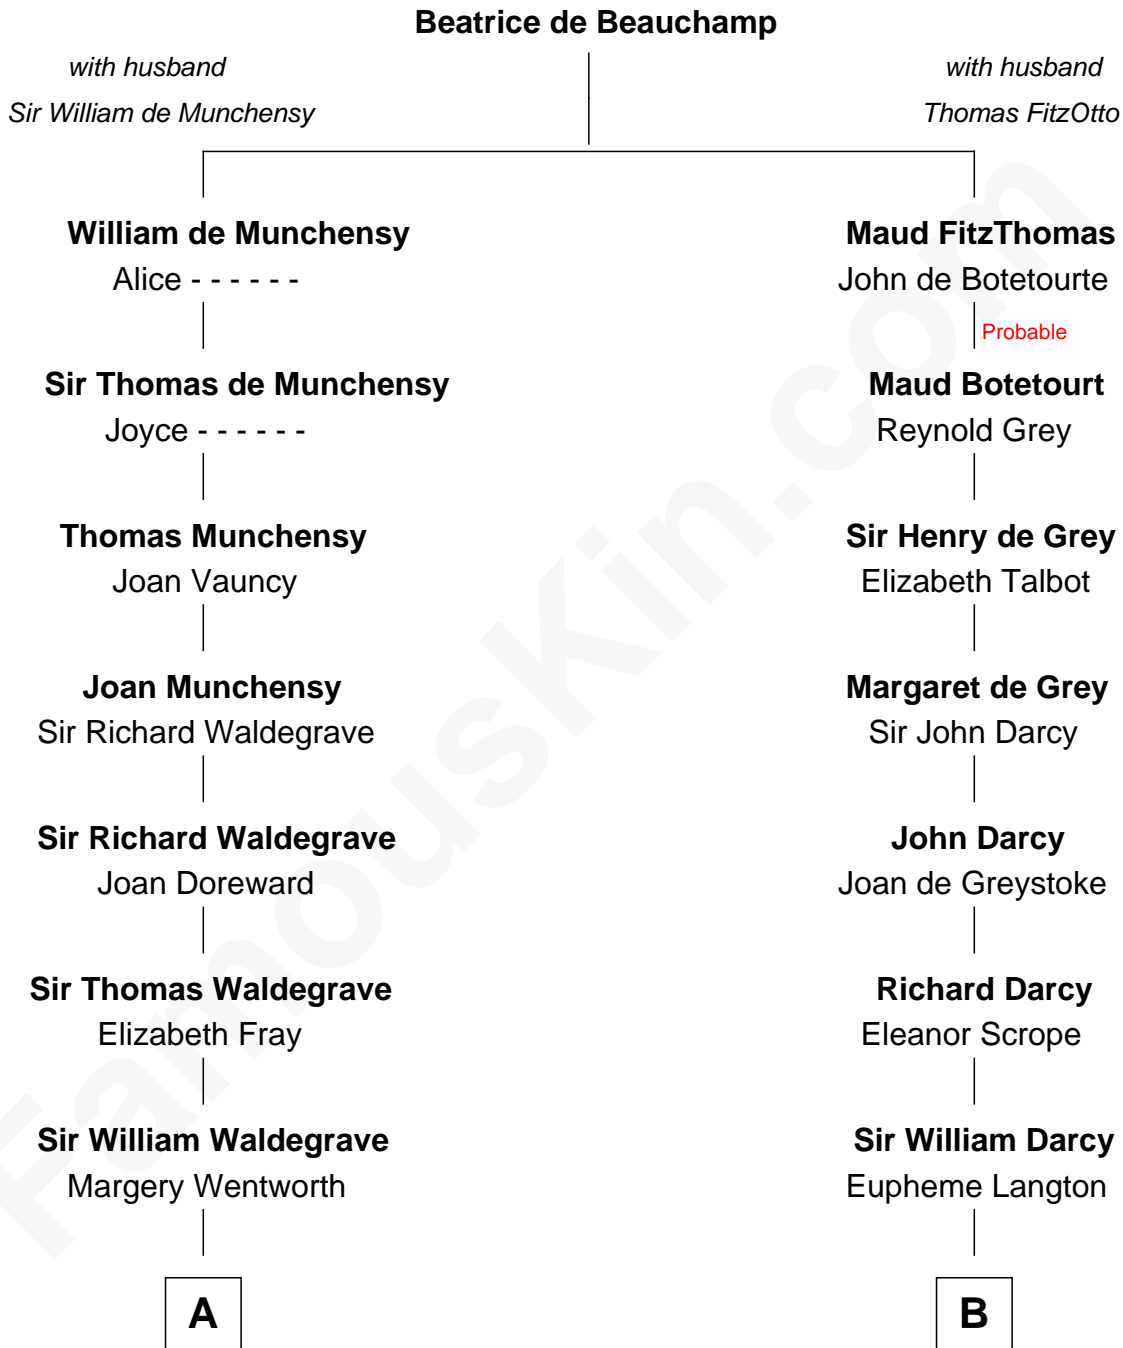

FamousKin.com
Relationship Chart of
Jake Gyllenhaal
Movie Actor

15th cousin 6 times removed of

Robert Treat Paine
Signer of the Declaration of Independence

C

Anders Leonard Gyllenhaal

Selma Amanda Nelson

Leonard Ephraim Gyllenhaal