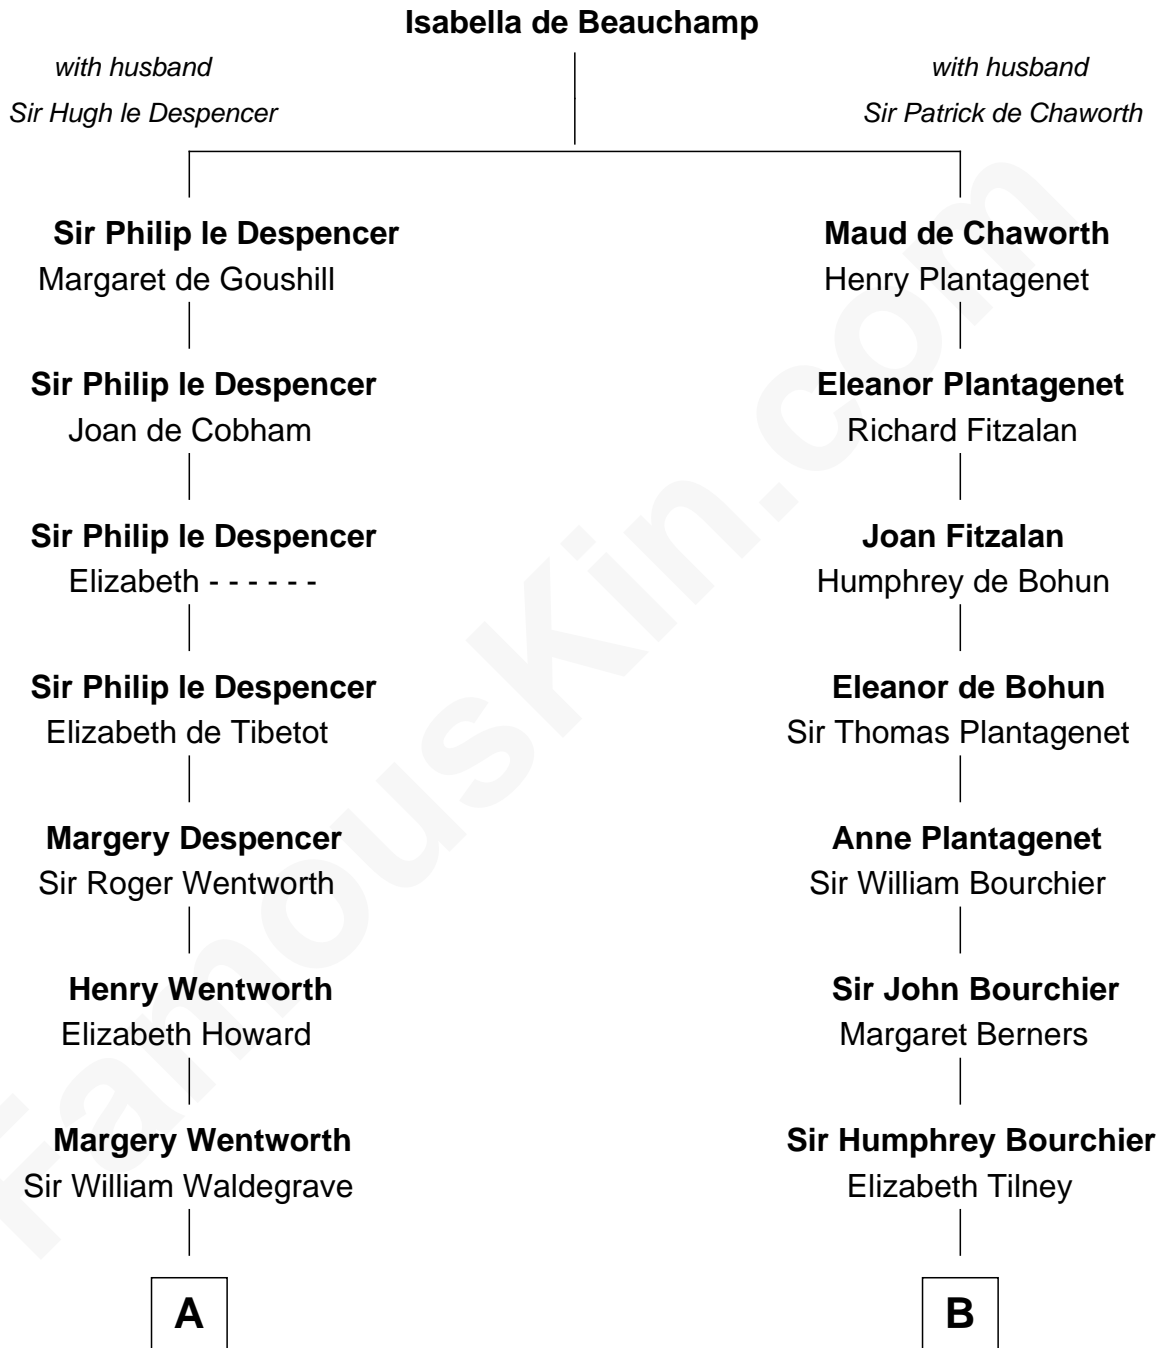

FamousKin.com
Relationship Chart of
Jake Gyllenhaal
Movie Actor

16th cousin 5 times removed of

Robert Treat Paine
Signer of the Declaration of Independence

C

Anders Leonard Gyllenhaal

Selma Amanda Nelson

Leonard Ephraim Gyllenhaal