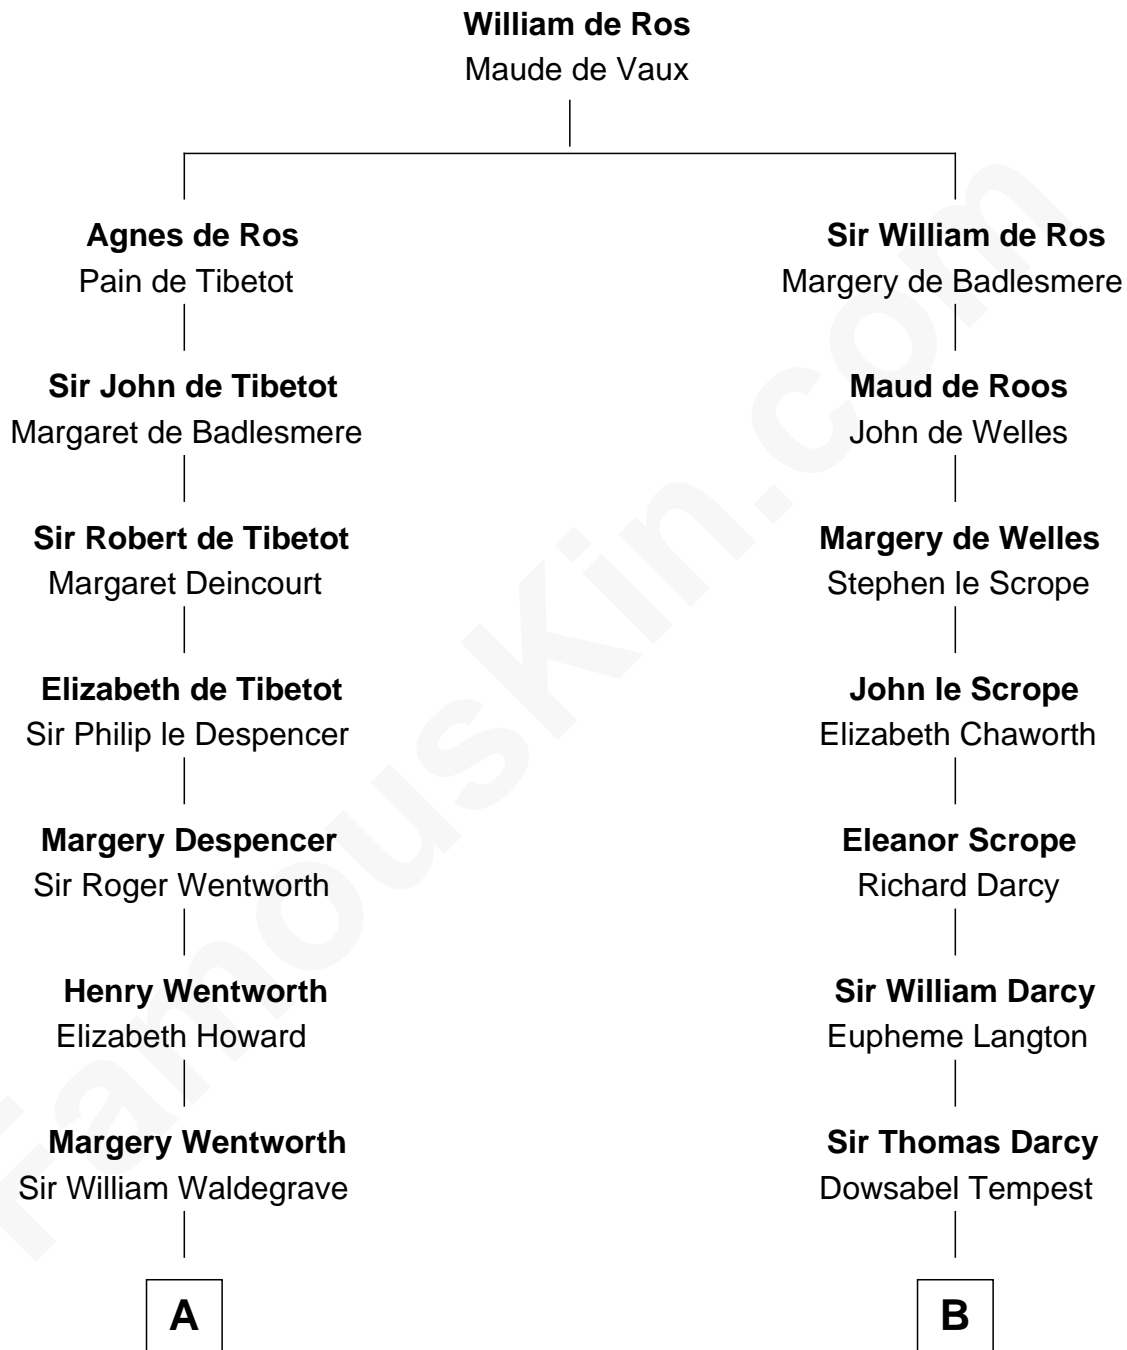

FamousKin.com
Relationship Chart of
Jake Gyllenhaal
Movie Actor

14th cousin 7 times removed of

Robert Treat Paine
Signer of the Declaration of Independence

C

Anders Leonard Gyllenhaal

Selma Amanda Nelson

Leonard Ephraim Gyllenhaal