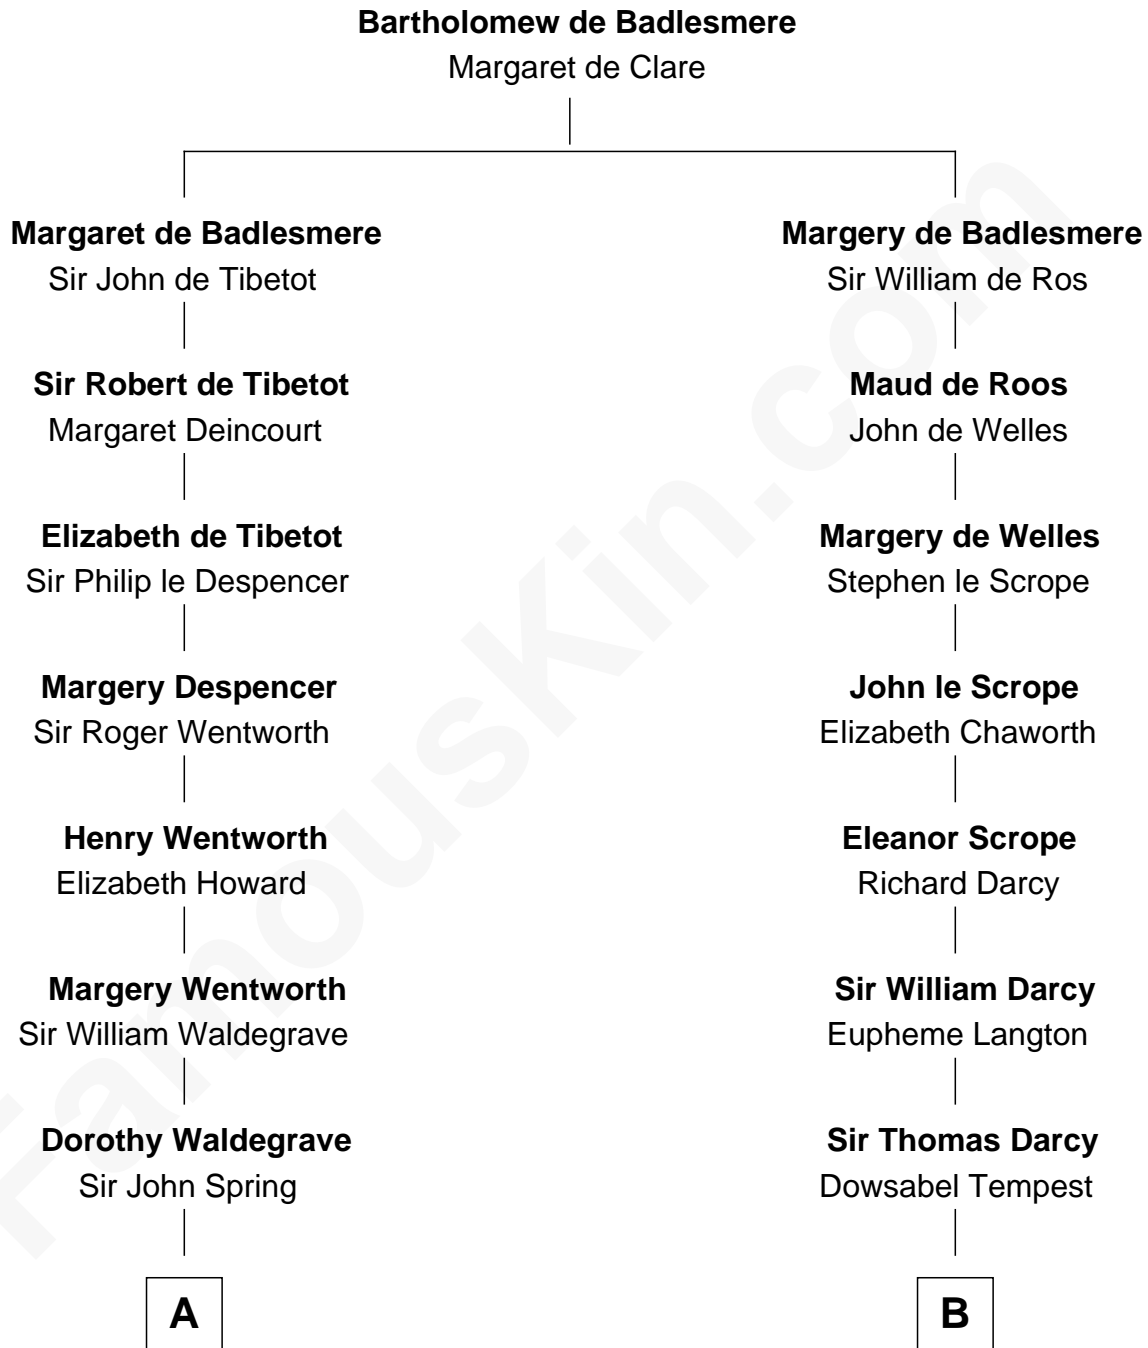

FamousKin.com
Relationship Chart of
Jake Gyllenhaal
Movie Actor

14th cousin 6 times removed of

Robert Treat Paine
Signer of the Declaration of Independence

C

Leonard Ephraim Gyllenhaal

Philo Pendleton

Hugh Anders Gyllenhaal

Virginia Lowrie Childs

Stephen Roark Gyllenhaal

Naomi Achs

Jake Gyllenhaal

Movie Actor

FamousKin.com