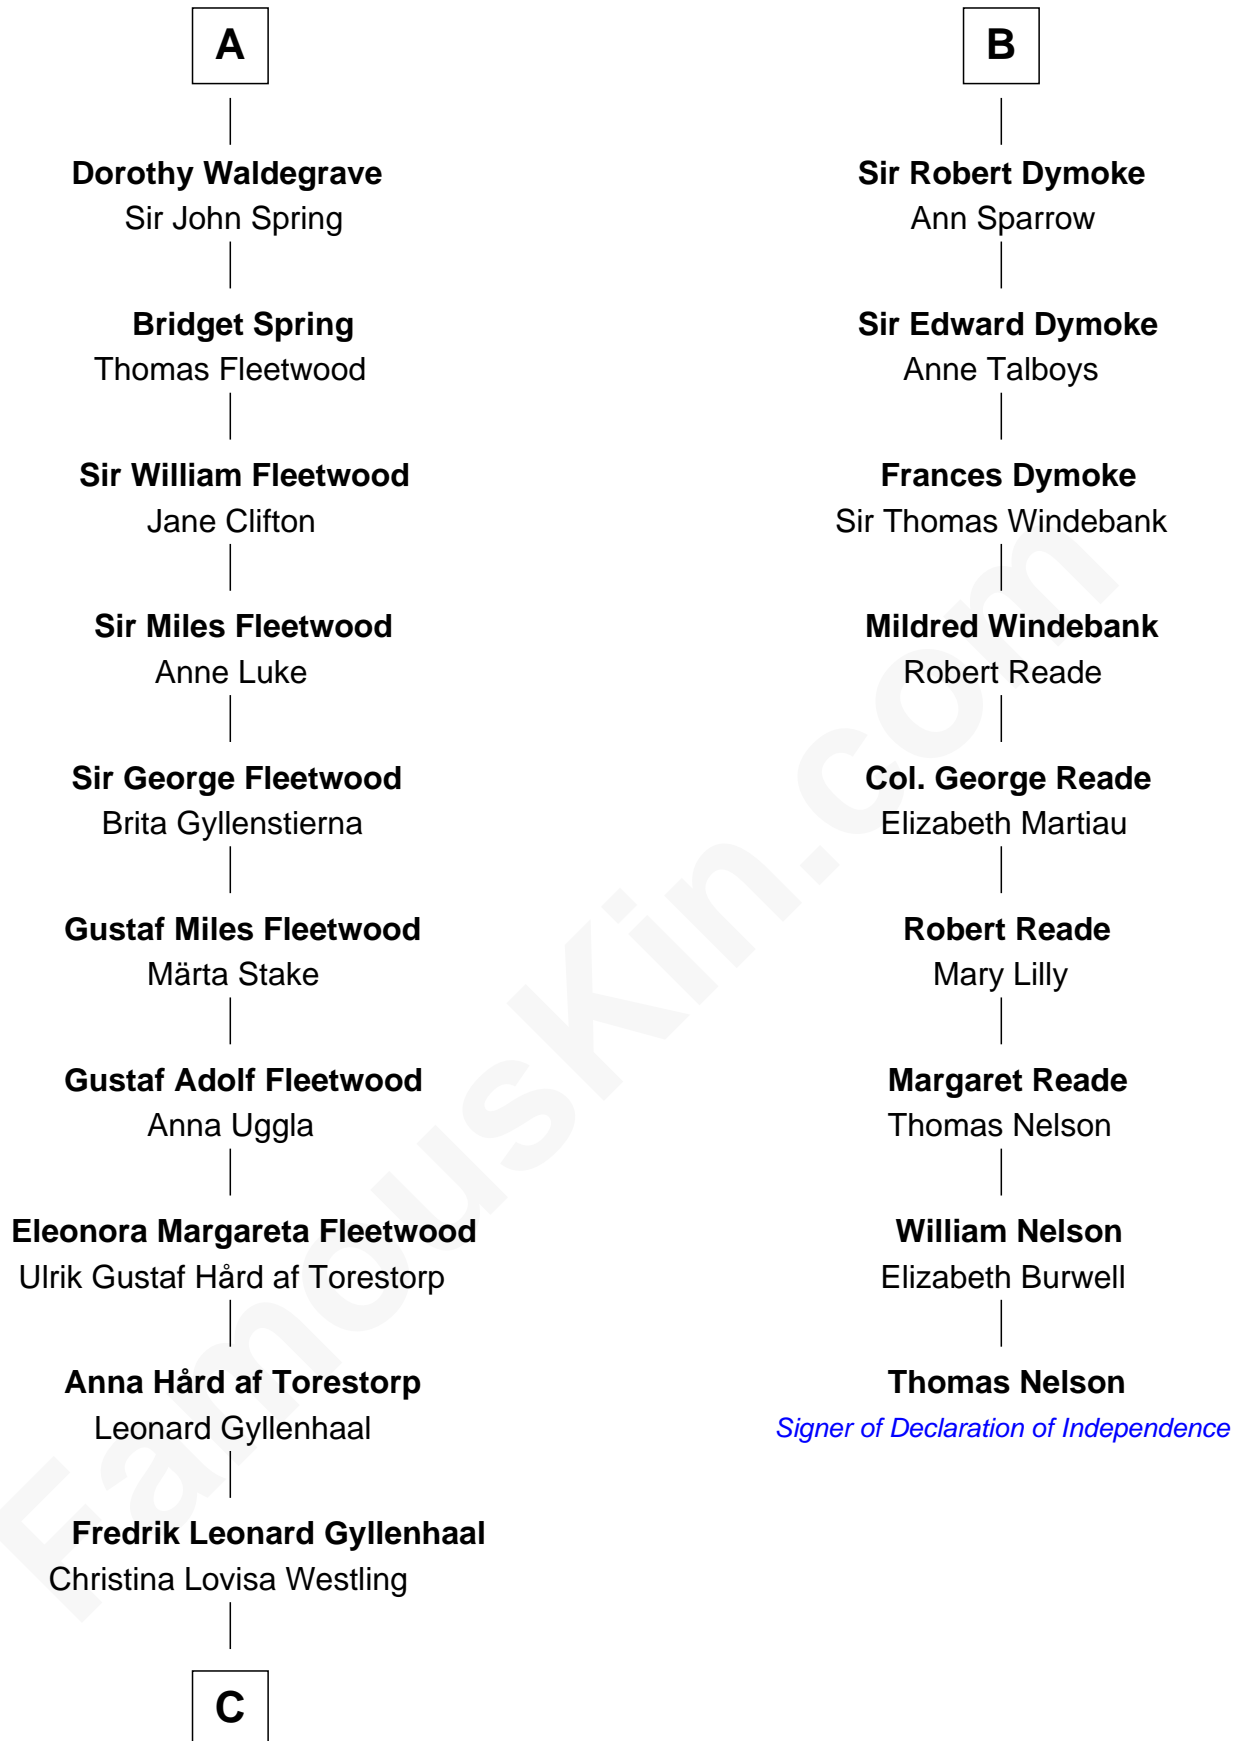

FamousKin.com
Relationship Chart of
Jake Gyllenhaal
Movie Actor

15th cousin 6 times removed of

Thomas Nelson
Signer of the Declaration of Independence

C

Anders Leonard Gyllenhaal

Selma Amanda Nelson

Leonard Ephraim Gyllenhaal