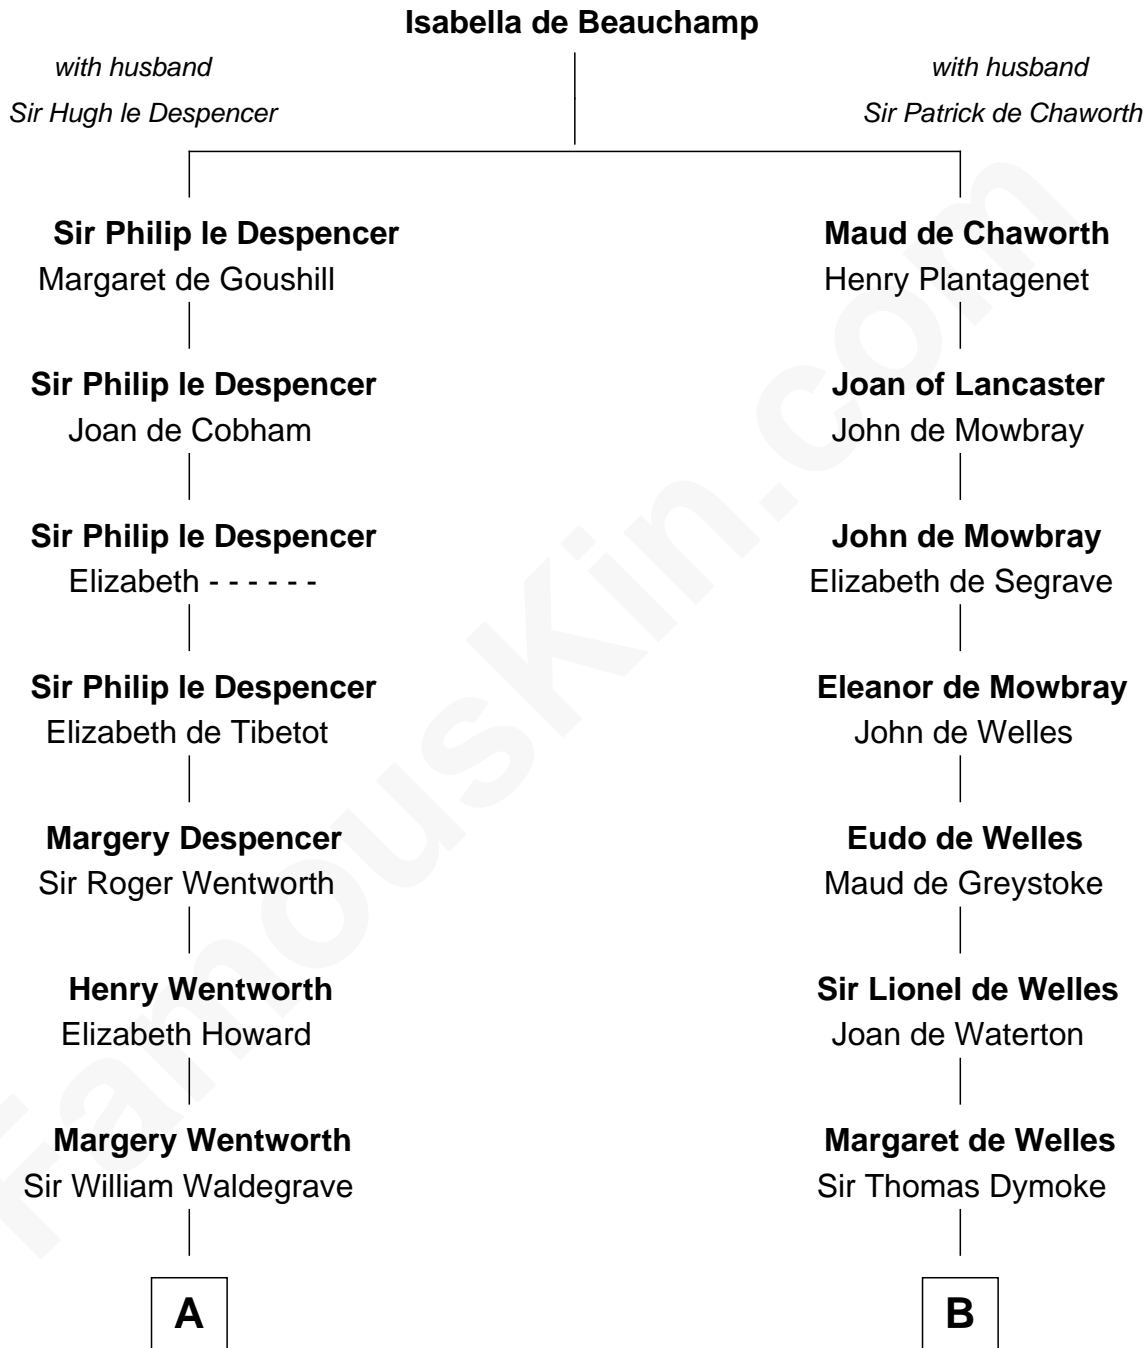

FamousKin.com
Relationship Chart of
Jake Gyllenhaal
Movie Actor

15th cousin 6 times removed of

Thomas Nelson
Signer of the Declaration of Independence

C

Anders Leonard Gyllenhaal

Selma Amanda Nelson

Leonard Ephraim Gyllenhaal