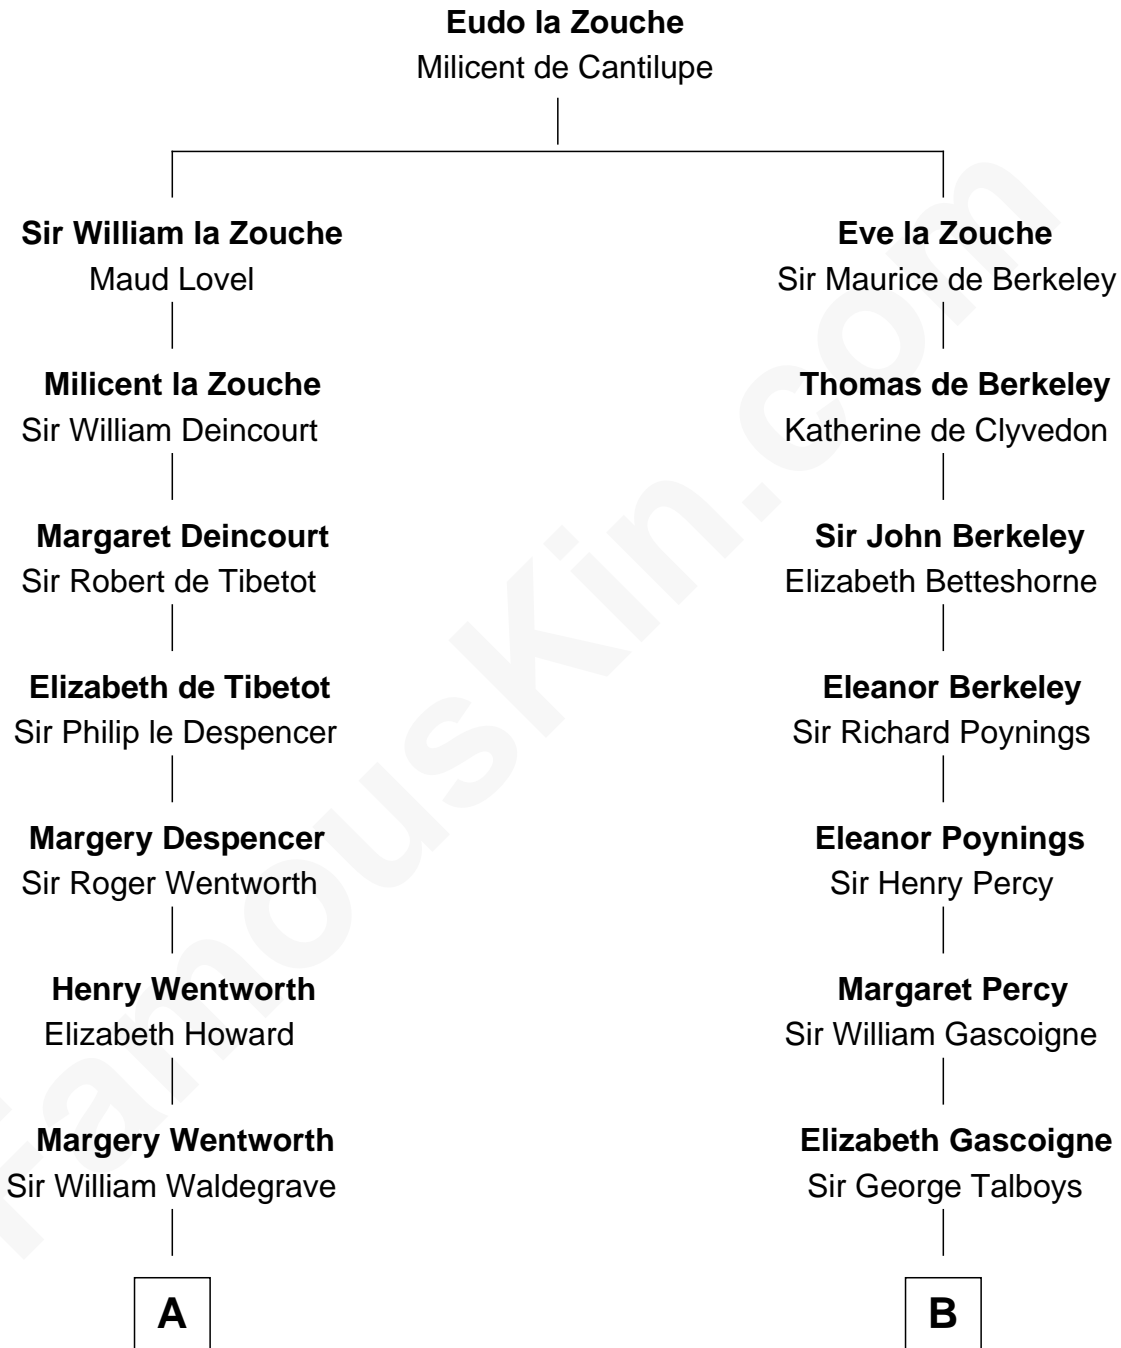

FamousKin.com
Relationship Chart of
Jake Gyllenhaal
Movie Actor

14th cousin 7 times removed of

Thomas Nelson
Signer of the Declaration of Independence

C

Anders Leonard Gyllenhaal

Selma Amanda Nelson

Leonard Ephraim Gyllenhaal