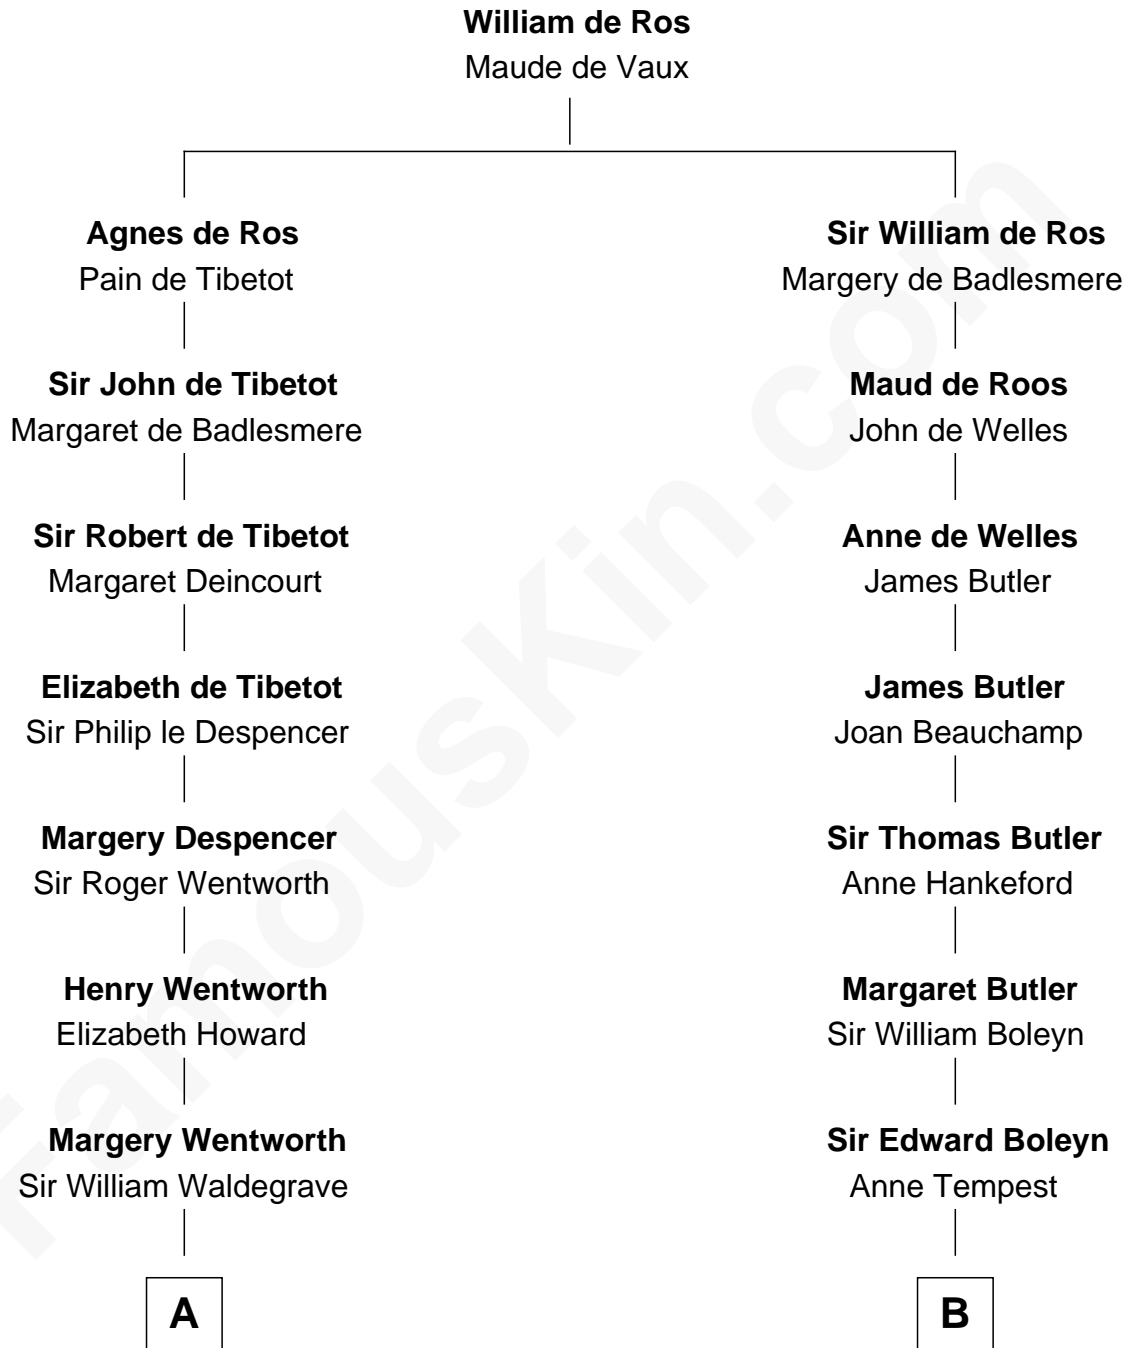

FamousKin.com
Relationship Chart of
Jake Gyllenhaal
Movie Actor

15th cousin 6 times removed of
William Floyd
Signer of the Declaration of Independence

C

Anders Leonard Gyllenhaal

Selma Amanda Nelson

Leonard Ephraim Gyllenhaal