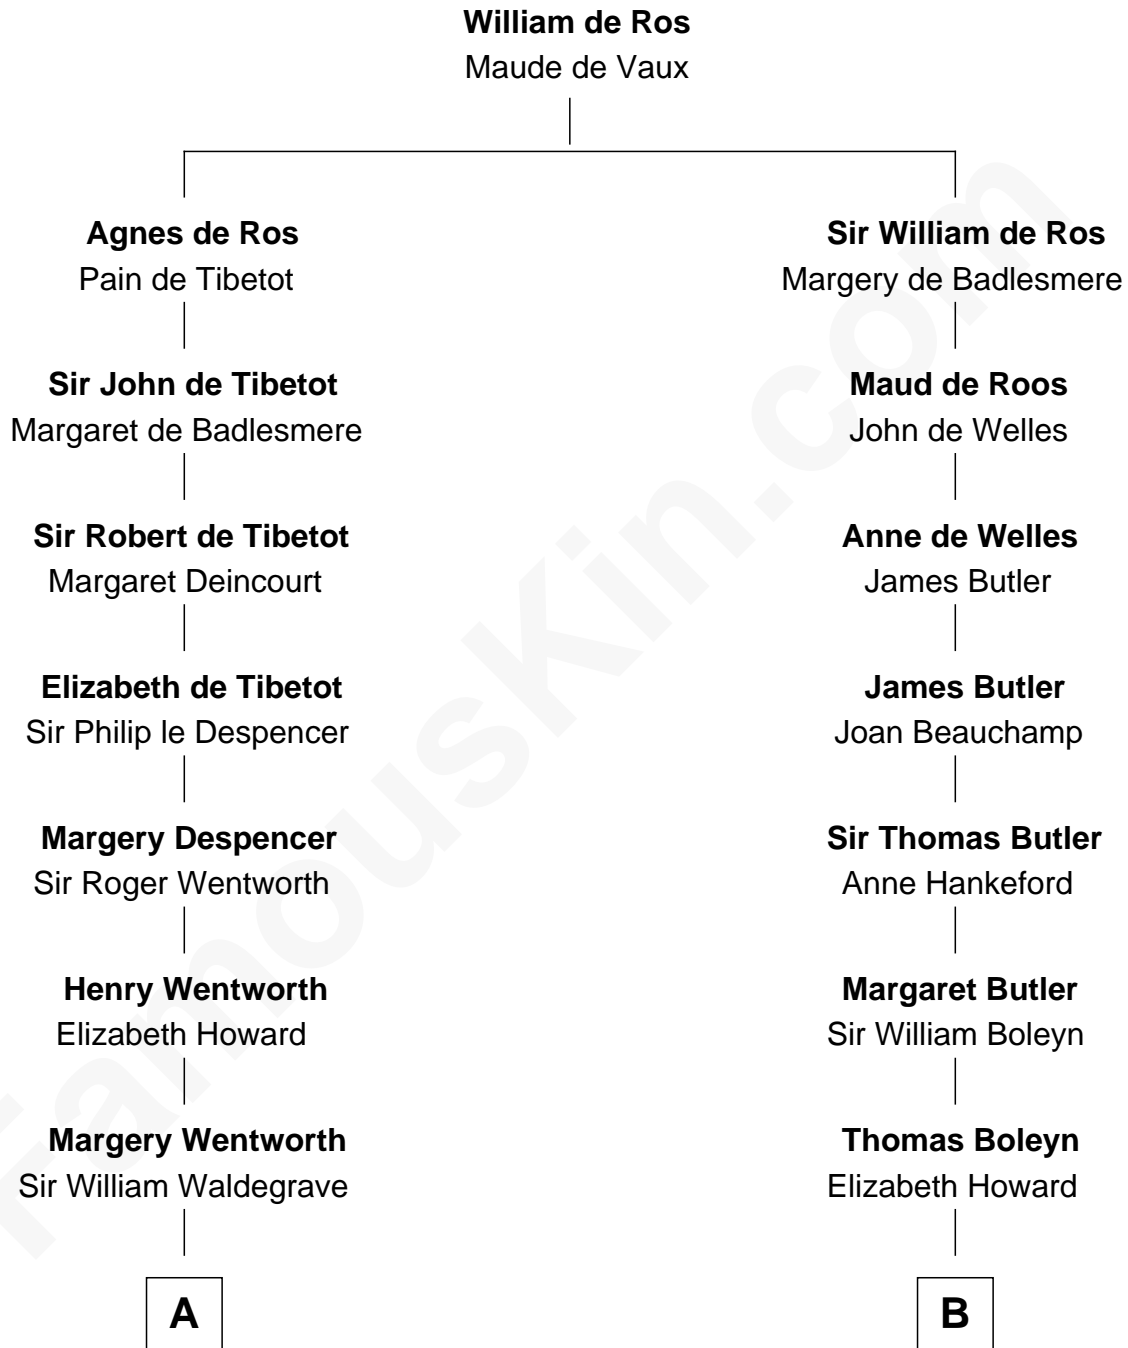

**FamousKin.com**  
**Relationship Chart of**  
**Jake Gyllenhaal**  
*Movie Actor*

8th cousin 13 times removed of  
**Queen Elizabeth I**  
*Queen of England*

**C**

Anders Leonard Gyllenhaal

Selma Amanda Nelson

Leonard Ephraim Gyllenhaal

Philo Pendleton

Hugh Anders Gyllenhaal

Virginia Lowrie Childs

Stephen Roark Gyllenhaal

Naomi Achs

**Jake Gyllenhaal**

*Movie Actor*