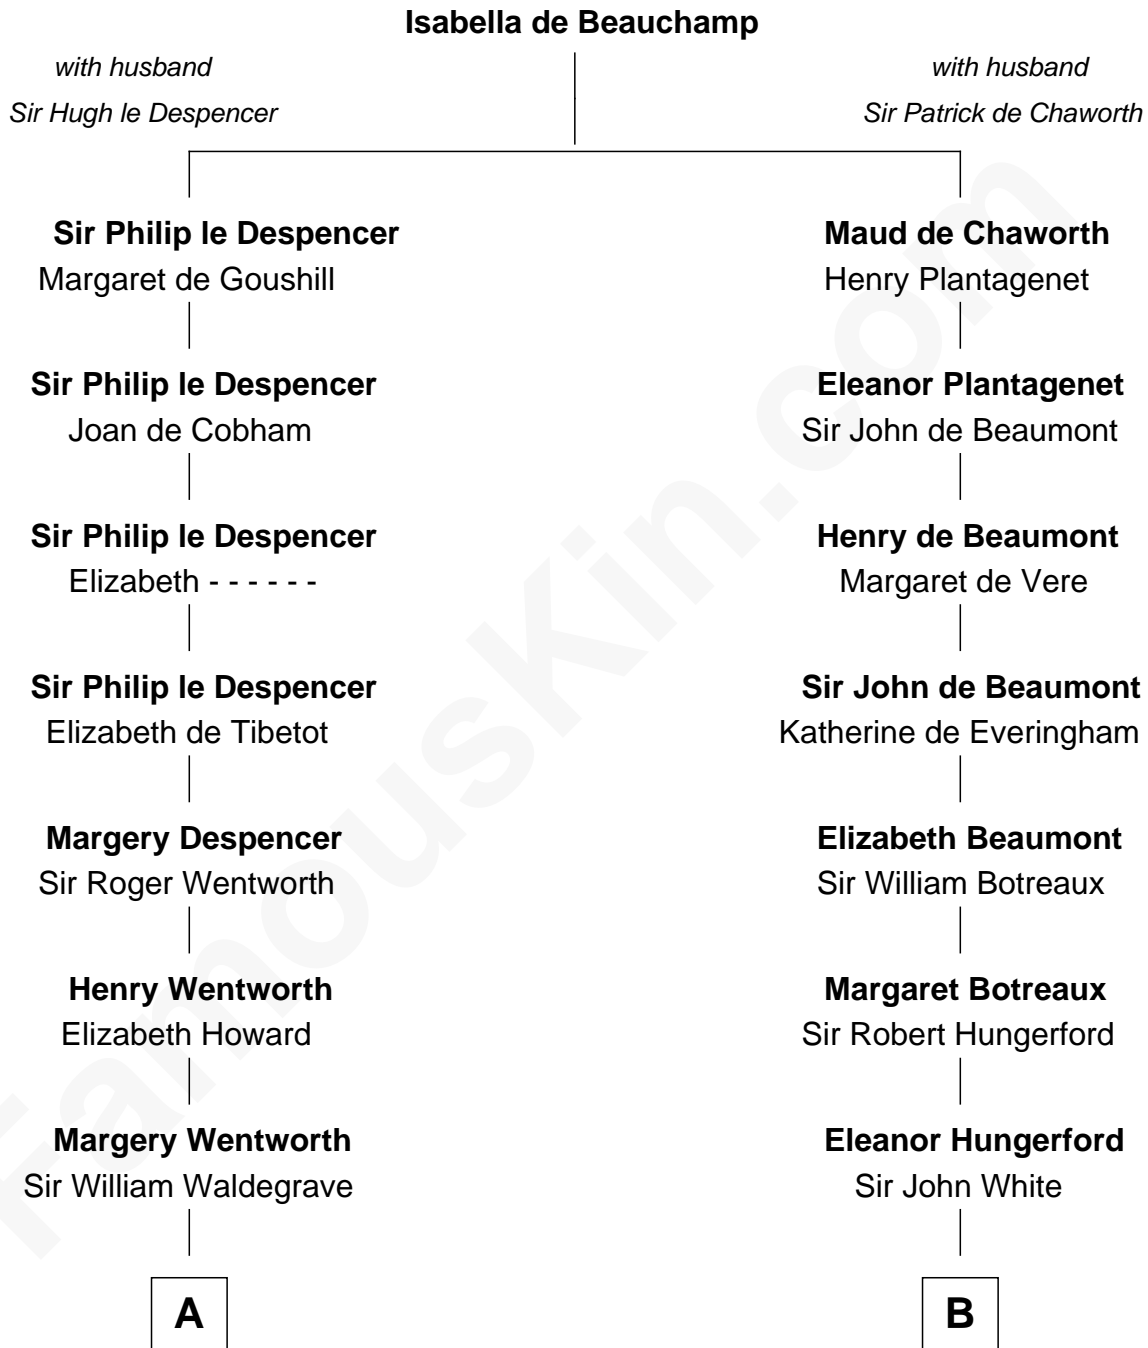

FamousKin.com
Relationship Chart of
Jake Gyllenhaal
Movie Actor

19th cousin 2 times removed of
Sir Charles Tupper
6th Prime Minister of Canada

C

Anders Leonard Gyllenhaal
Selma Amanda Nelson

Leonard Ephraim Gyllenhaal
Philo Pendleton

Hugh Anders Gyllenhaal
Virginia Lowrie Childs

Stephen Roark Gyllenhaal
Naomi Achs

Jake Gyllenhaal
Movie Actor

D

Charles Tupper
Elizabeth West

Rev. Charles Tupper
Miriam Lockhart

Sir Charles Tupper
6th Prime Minister of Canada