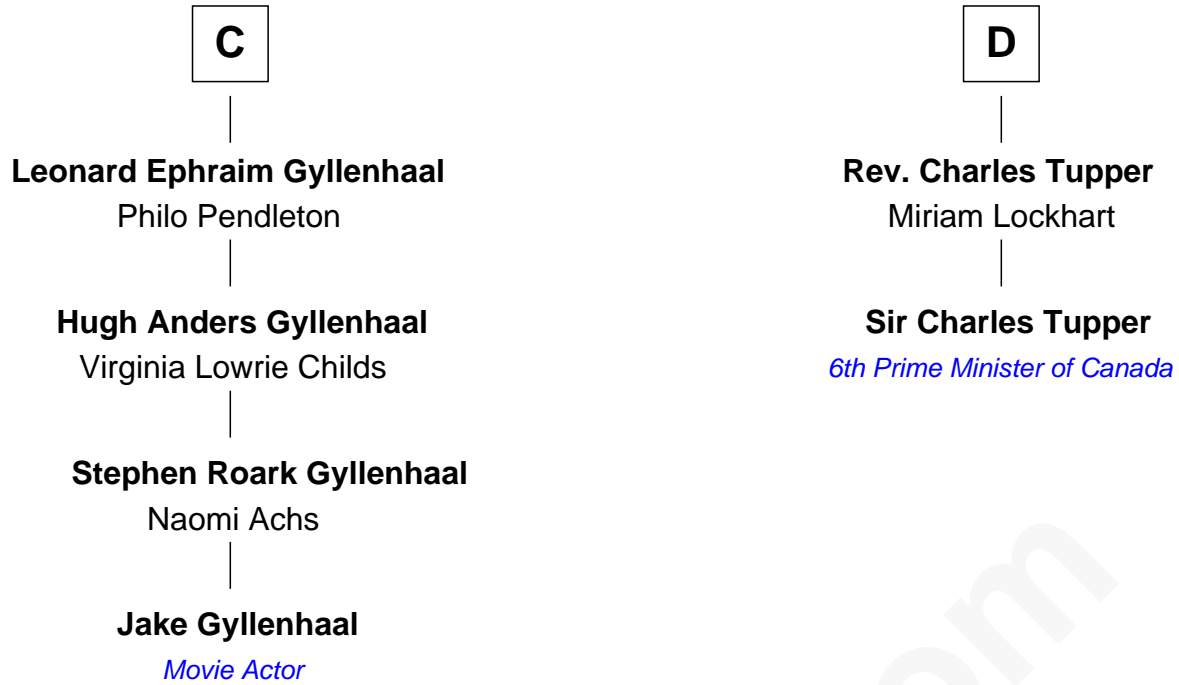

FamousKin.com