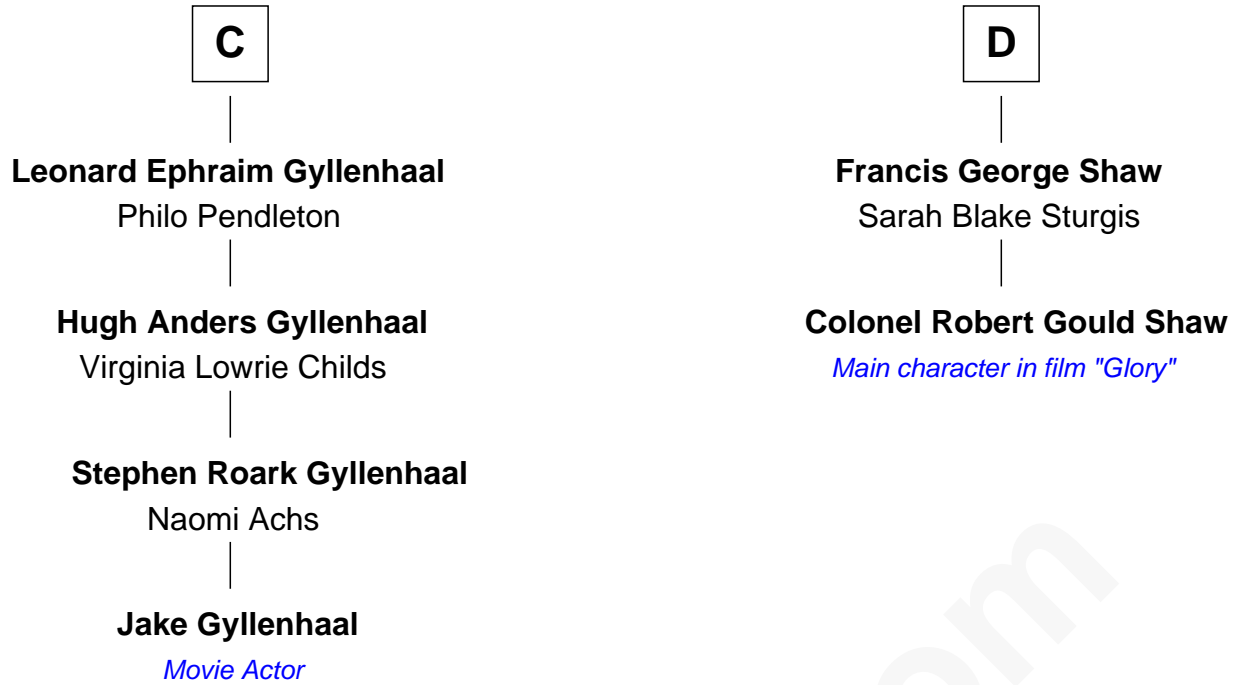

FamousKin.com

Relationship Chart of

Jake Gyllenhaal

Movie Actor

18th cousin 2 times removed of

Colonel Robert Gould Shaw

U.S. Civil War leader of film "Glory" fame

Bartholomew de Badlesmere

William Bonville

Elizabeth Harington

William Bonville

Katherine Neville

Cecily Bonville

Thomas Grey

B

FamousKin.com