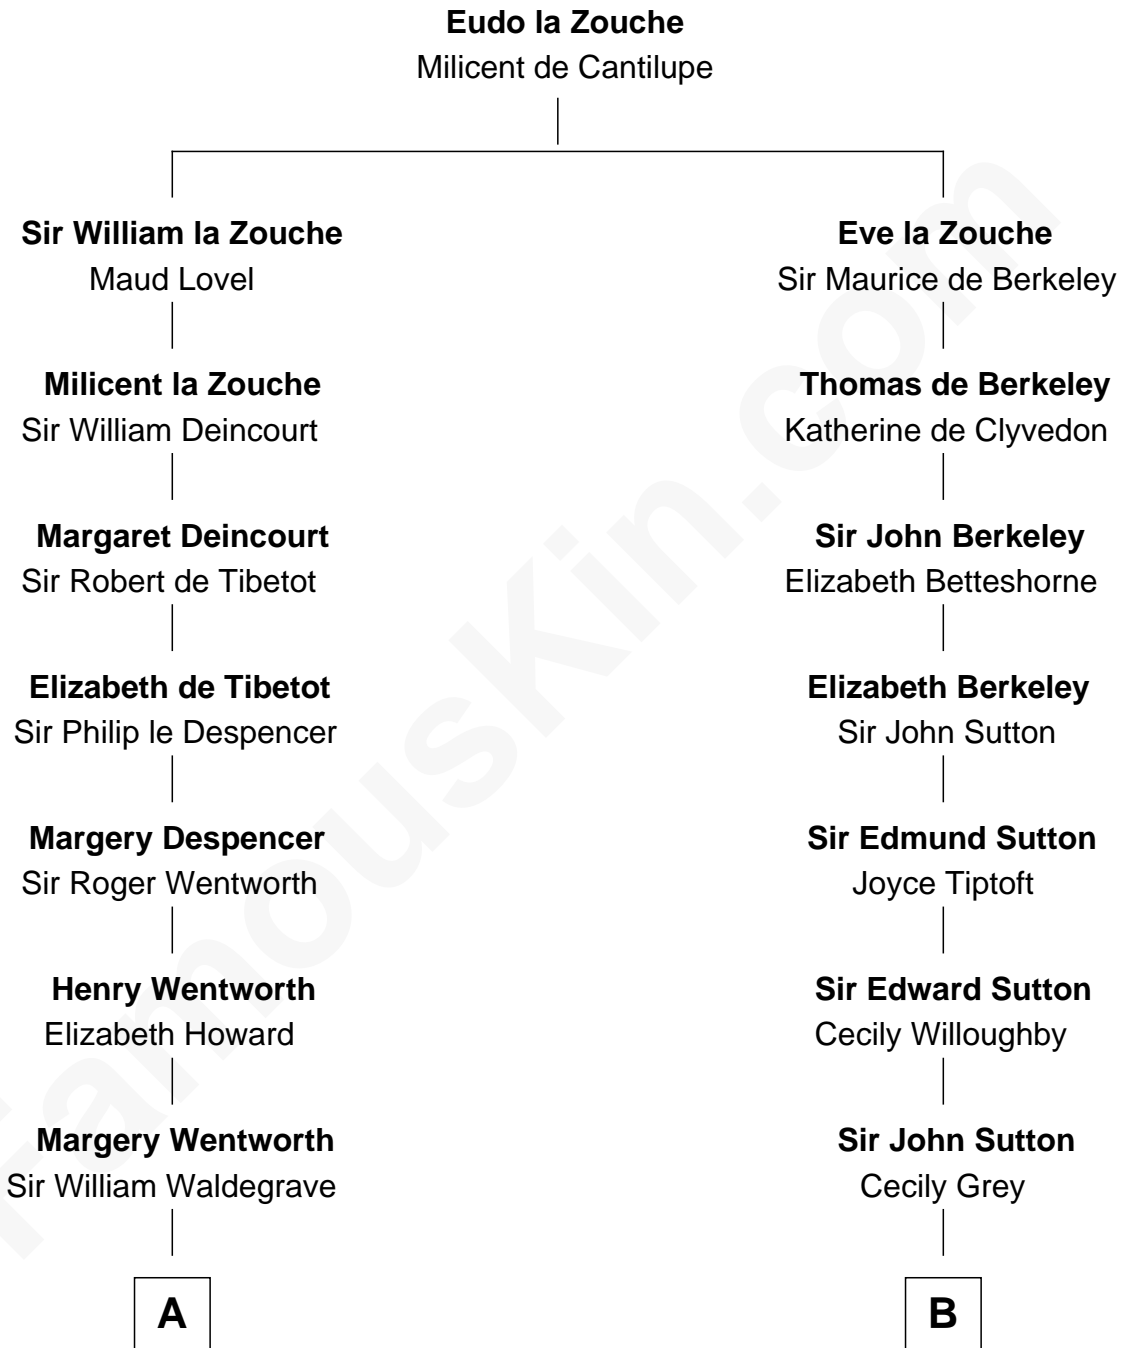

FamousKin.com
Relationship Chart of
Jake Gyllenhaal
Movie Actor

17th cousin 4 times removed of
Colonel Robert Gould Shaw
U.S. Civil War leader of film "Glory" fame

C

Anders Leonard Gyllenhaal

Selma Amanda Nelson