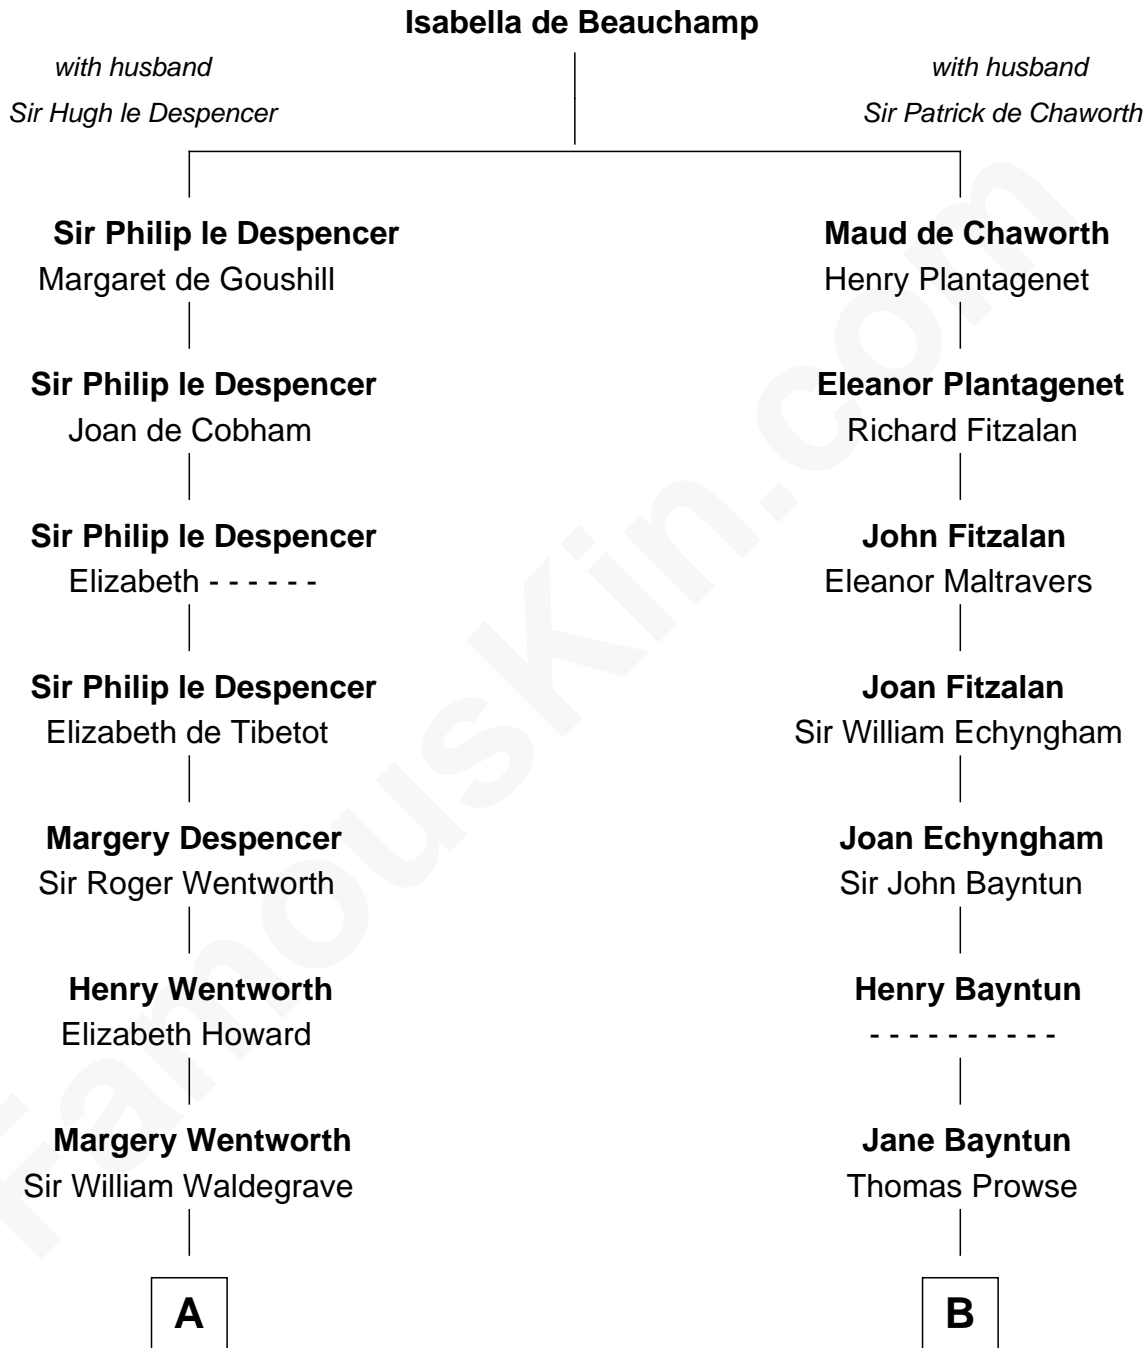

FamousKin.com
Relationship Chart of
Jake Gyllenhaal
Movie Actor

20th cousin 1 time removed of
Barbara (Pierce) Bush
First Lady of President George H.W. Bush

C

Anders Leonard Gyllenhaal

Selma Amanda Nelson