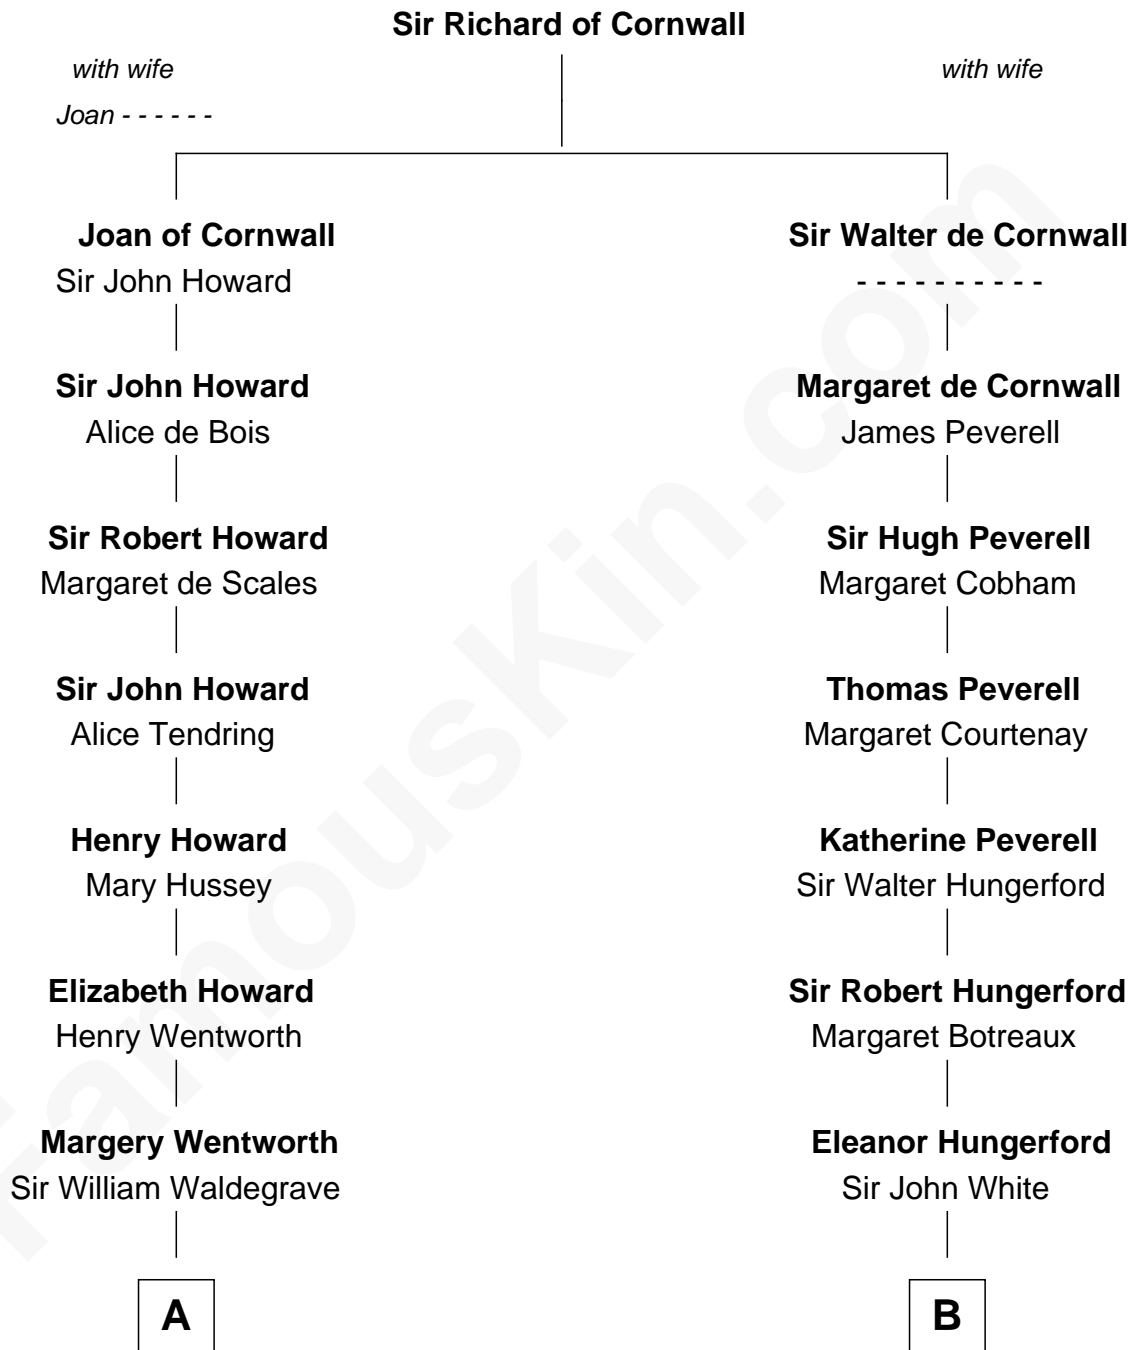

FamousKin.com Relationship Chart of

Jake Gyllenhaal

Movie Actor

21st cousin of

Louis L'Amour

Western Author

C

Anders Leonard Gyllenhaal

Selma Amanda Nelson

Leonard Ephraim Gyllenhaal

Philo Pendleton

Hugh Anders Gyllenhaal

Virginia Lowrie Childs

Stephen Roark Gyllenhaal

Naomi Achs

Jake Gyllenhaal

Movie Actor

D

Levi Dearborn

Anna Seavey

William S. Dearborn

Frederica Garic

Abraham Truman Dearborn

Elizabeth Frances Freeman