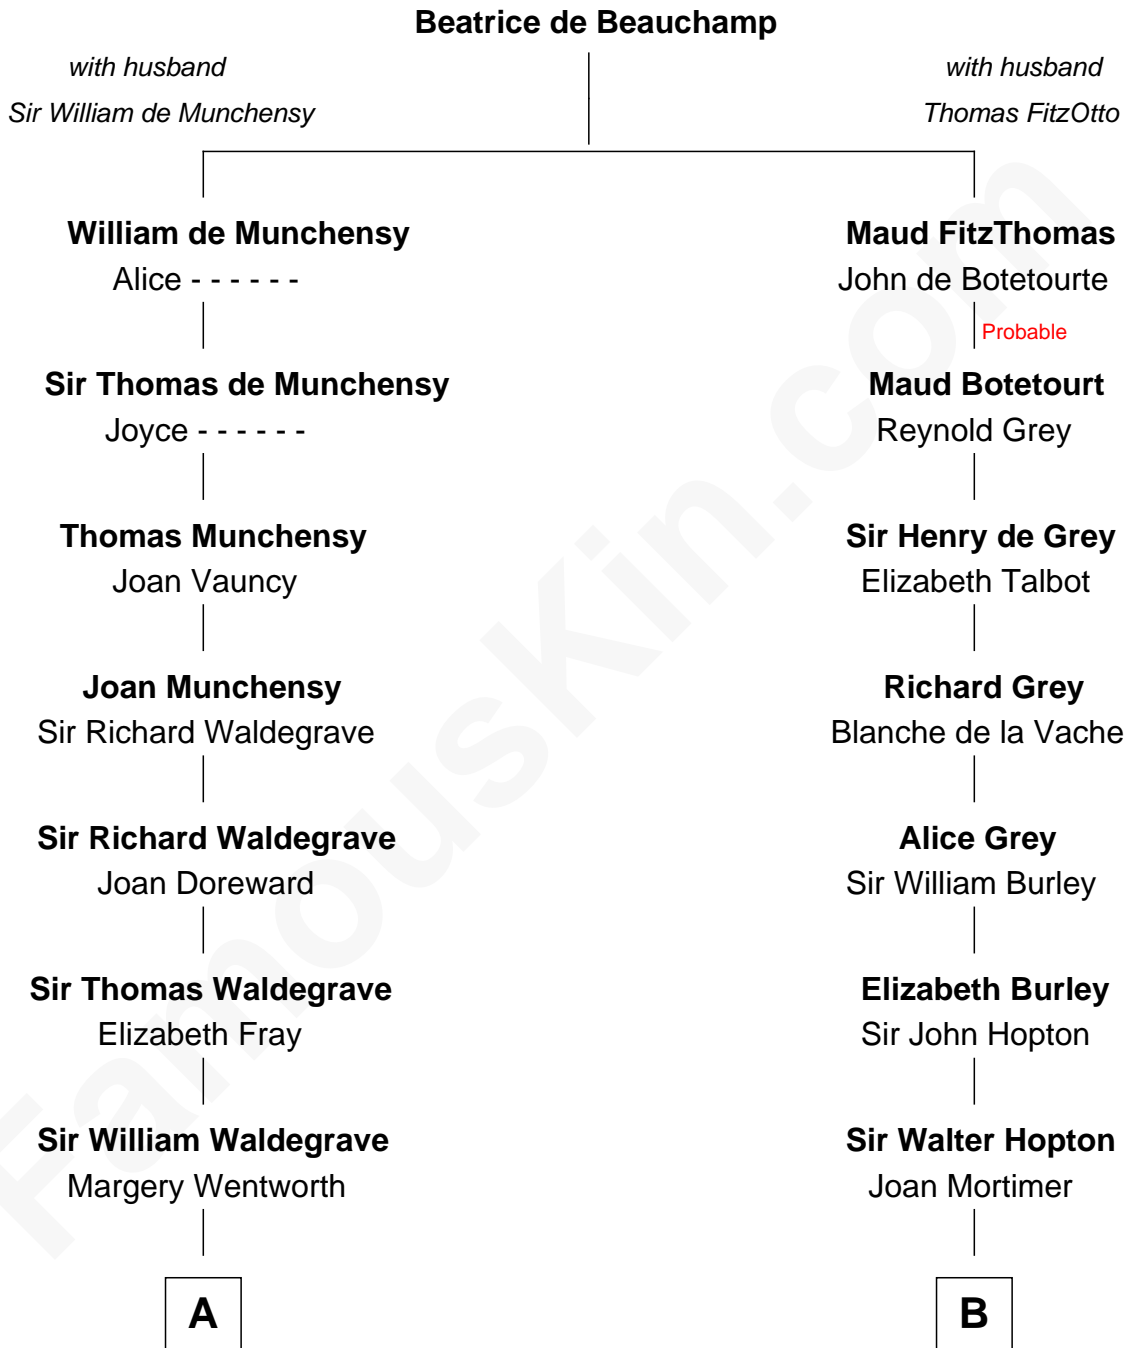

FamousKin.com Relationship Chart of

Jake Gyllenhaal

Movie Actor

MAYFLOWER

14th cousin 7 times removed of

Richard More

(c1614 - c1696) Mayflower passenger 1620

C

Anders Leonard Gyllenhaal

Selma Amanda Nelson

Leonard Ephraim Gyllenhaal

Philo Pendleton

Hugh Anders Gyllenhaal

Virginia Lowrie Childs

Stephen Roark Gyllenhaal

Naomi Achs