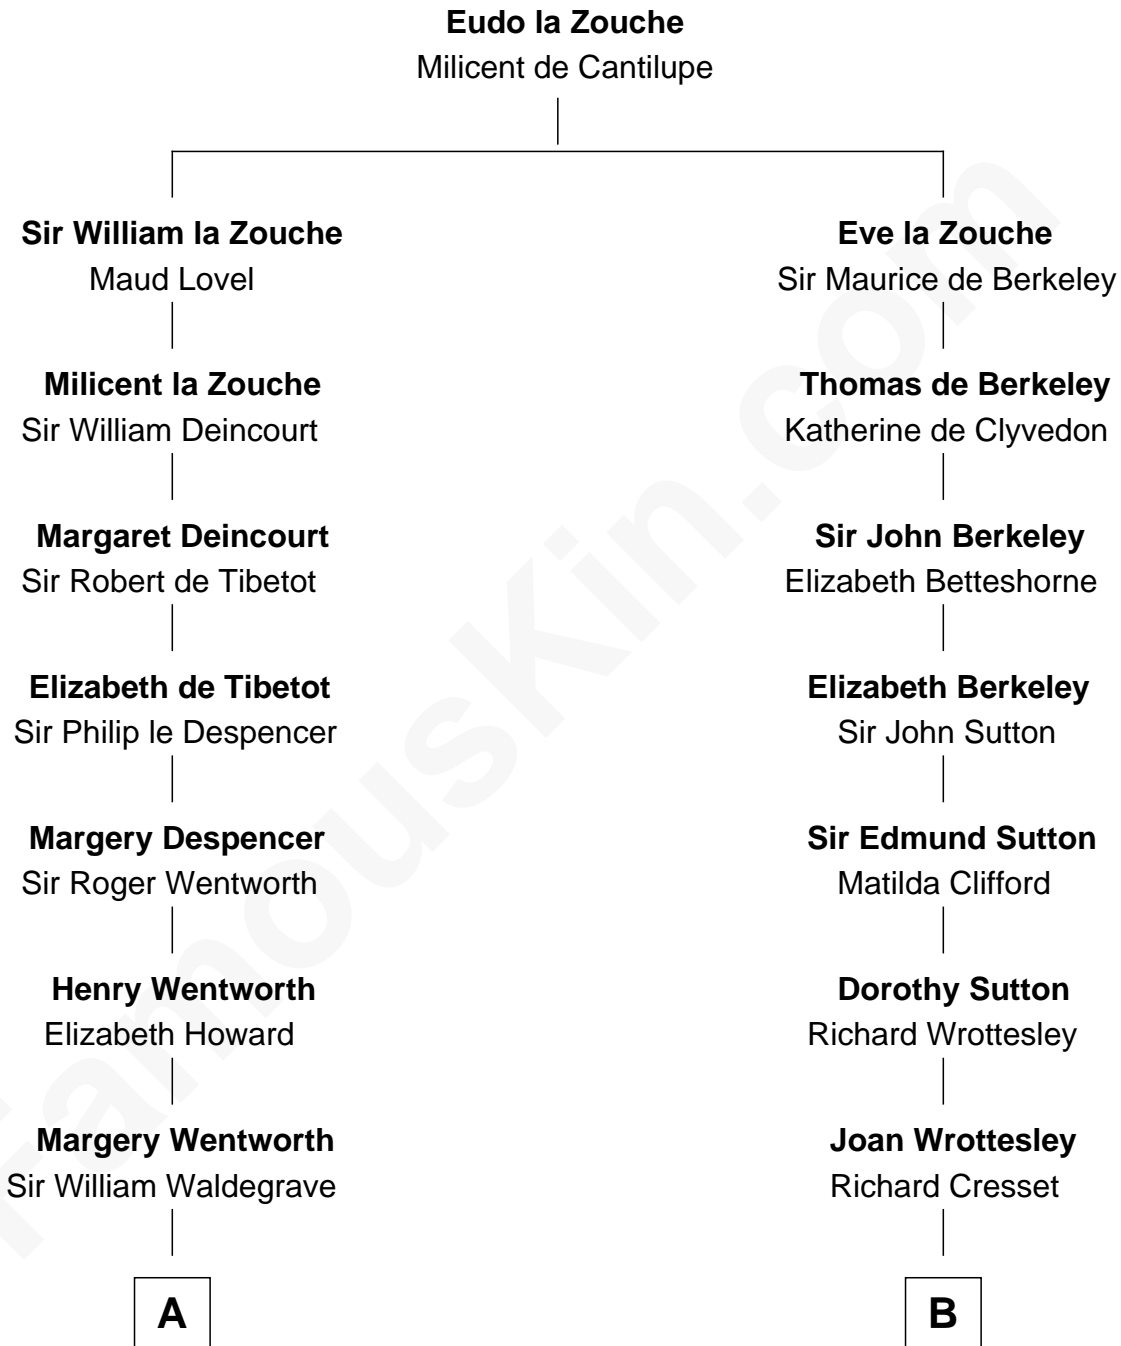

FamousKin.com Relationship Chart of

Jake Gyllenhaal

Movie Actor

MAYFLOWER

10th cousin 11 times removed of

Richard More

(c1614 - c1696) Mayflower passenger 1620

C

Anders Leonard Gyllenhaal

Selma Amanda Nelson

Leonard Ephraim Gyllenhaal

Philo Pendleton

Hugh Anders Gyllenhaal

Virginia Lowrie Childs

Stephen Roark Gyllenhaal

Naomi Achs