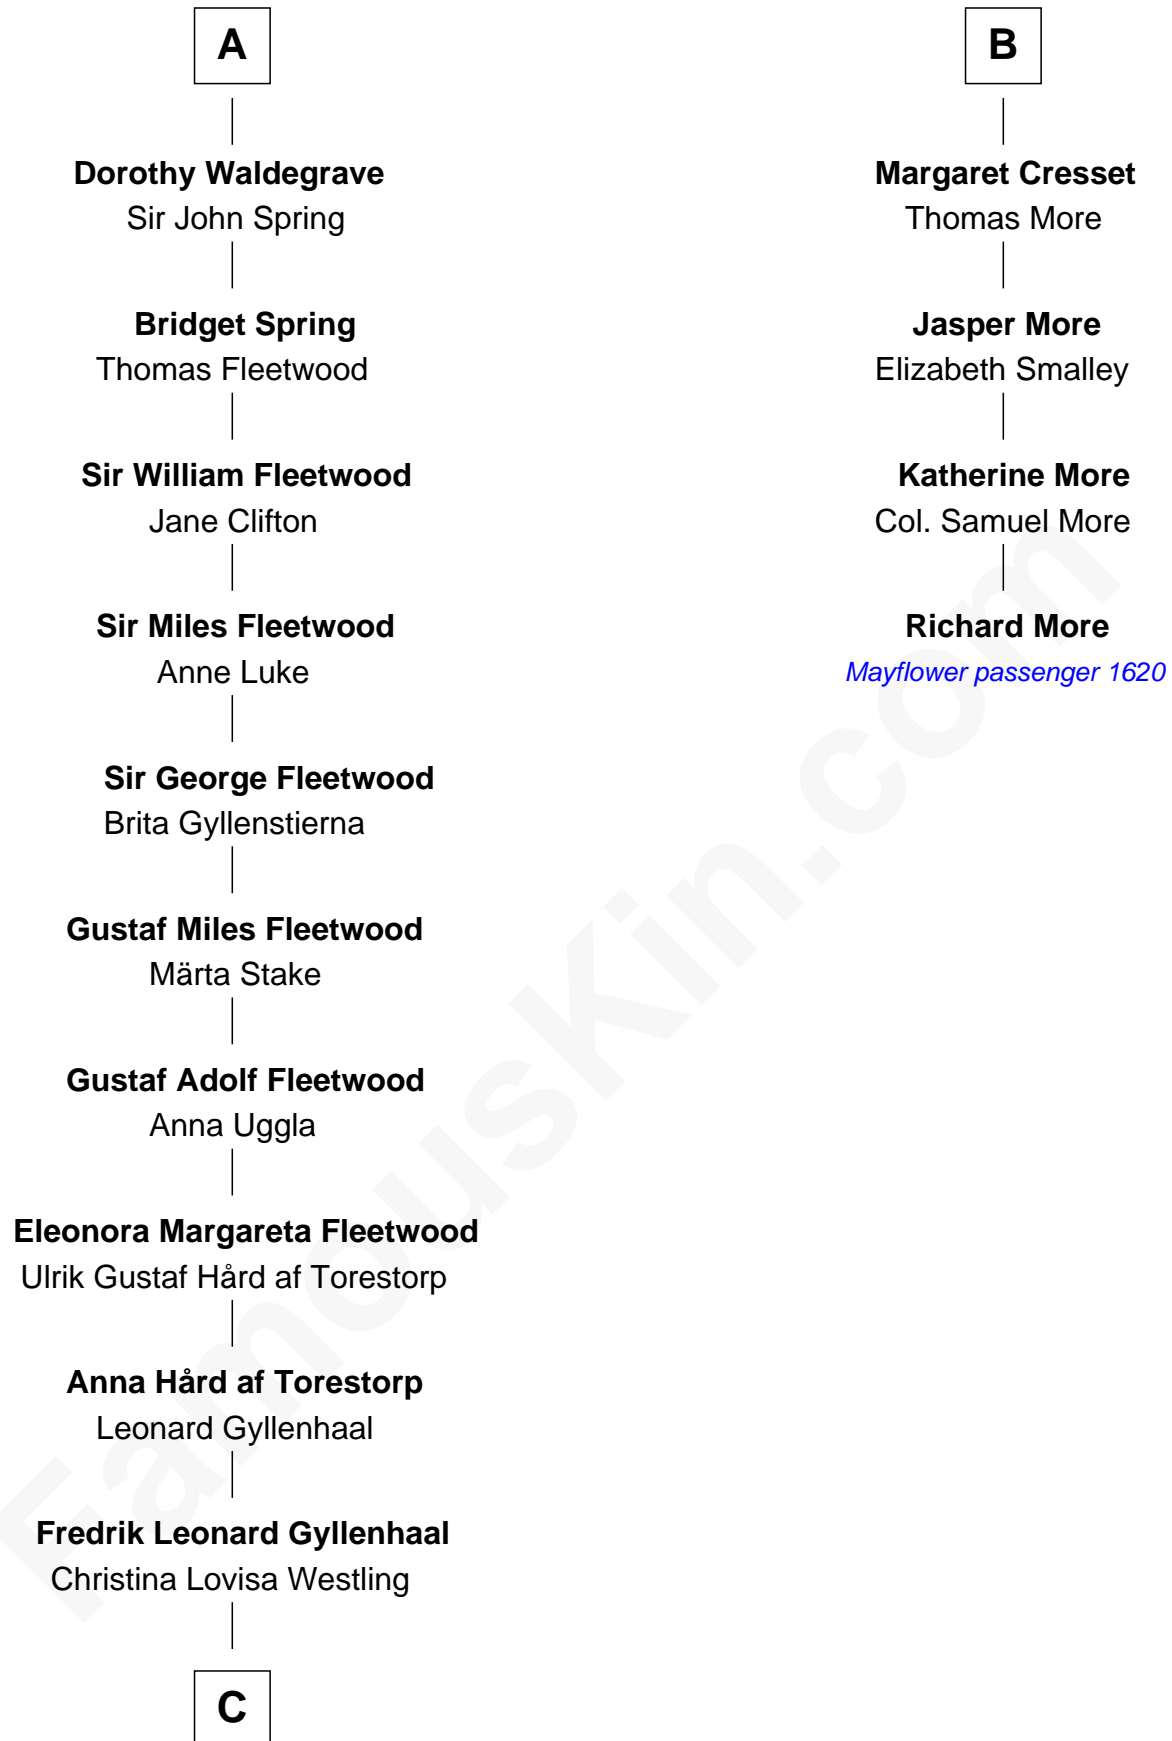

FamousKin.com Relationship Chart of

Jake Gyllenhaal

Movie Actor

MAYFLOWER

10th cousin 11 times removed of

Richard More

(c1614 - c1696) Mayflower passenger 1620

C

Anders Leonard Gyllenhaal

Selma Amanda Nelson

Leonard Ephraim Gyllenhaal

Philo Pendleton

Hugh Anders Gyllenhaal

Virginia Lowrie Childs

Stephen Roark Gyllenhaal

Naomi Achs