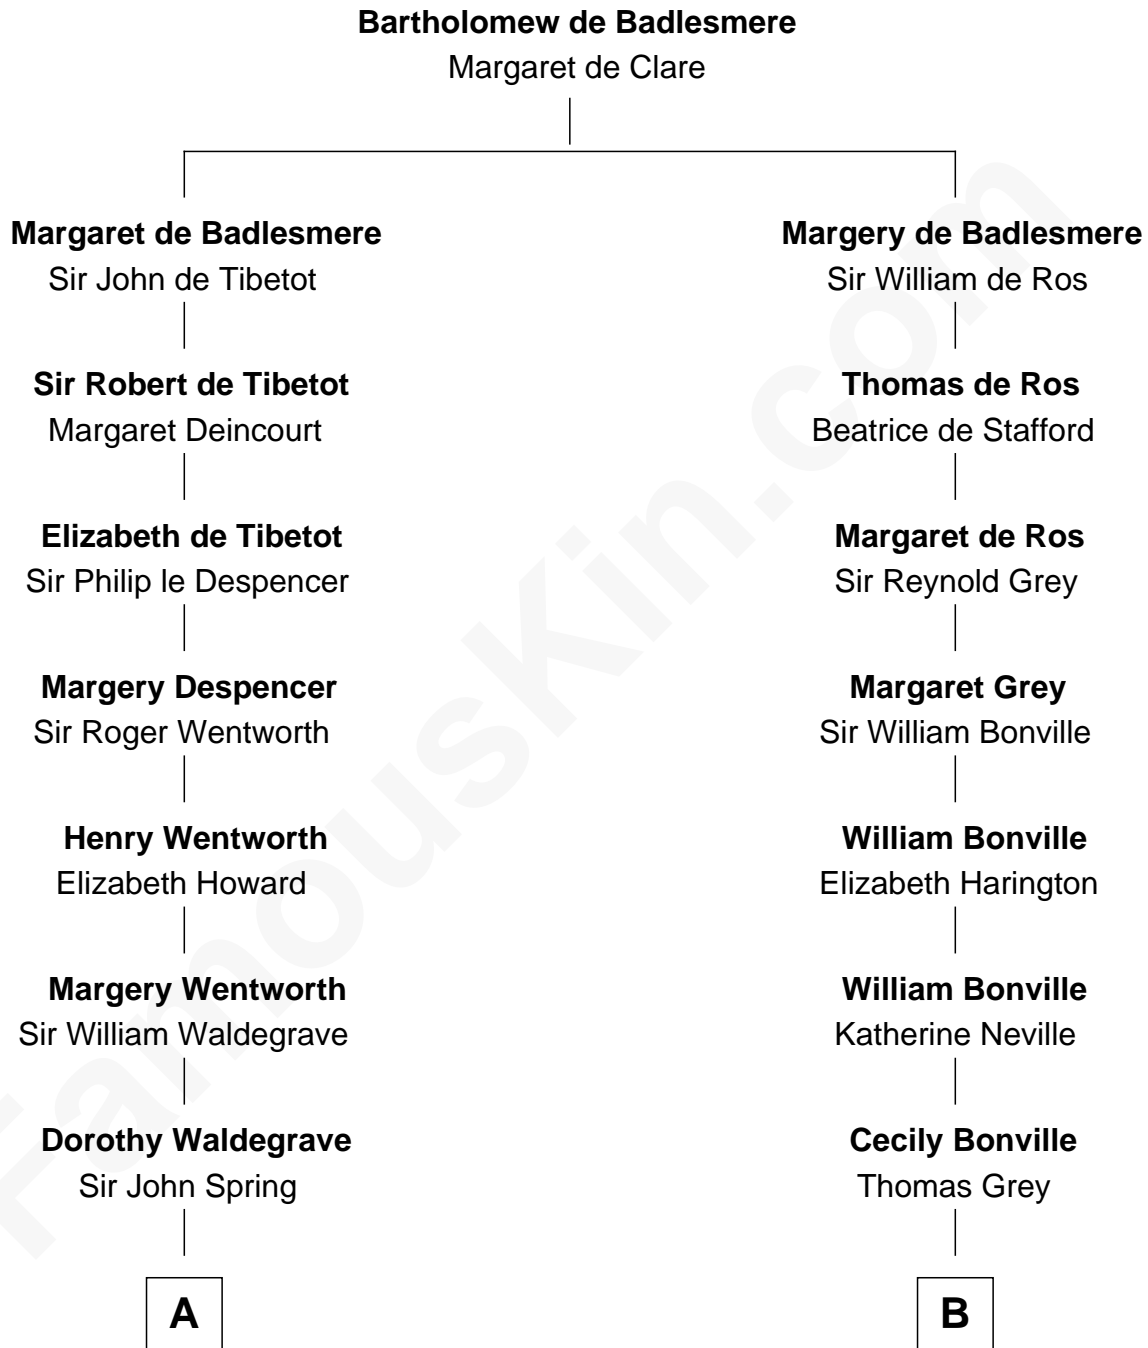

FamousKin.com
Relationship Chart of
Jake Gyllenhaal
Movie Actor

15th cousin 5 times removed of

Bathsheba (Ruggles) Spooner

First woman executed for murder in U.S. by non-British government

FamousKin.com