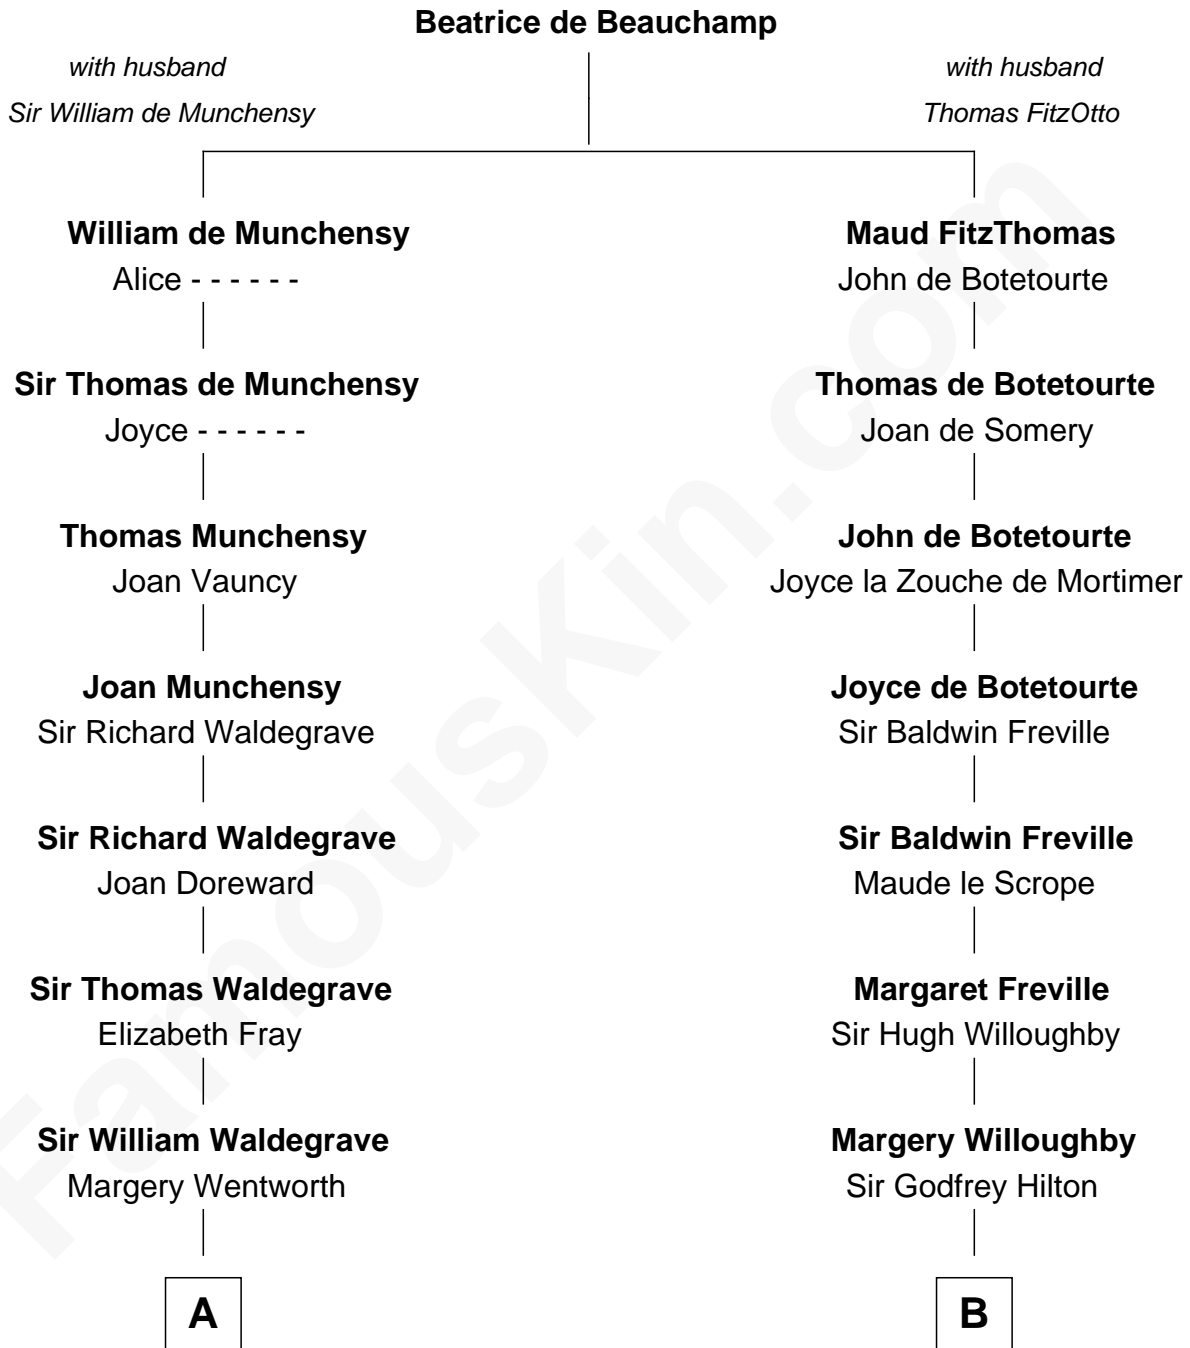

FamousKin.com
Relationship Chart of
Jake Gyllenhaal
Movie Actor

17th cousin 4 times removed of
Nicholas Gilman
Signer of the U.S. Constitution

C

Anders Leonard Gyllenhaal

Selma Amanda Nelson

Leonard Ephraim Gyllenhaal

Philo Pendleton

Hugh Anders Gyllenhaal

Virginia Lowrie Childs

Stephen Roark Gyllenhaal

Naomi Achs

Jake Gyllenhaal

Movie Actor

FamousKin.com