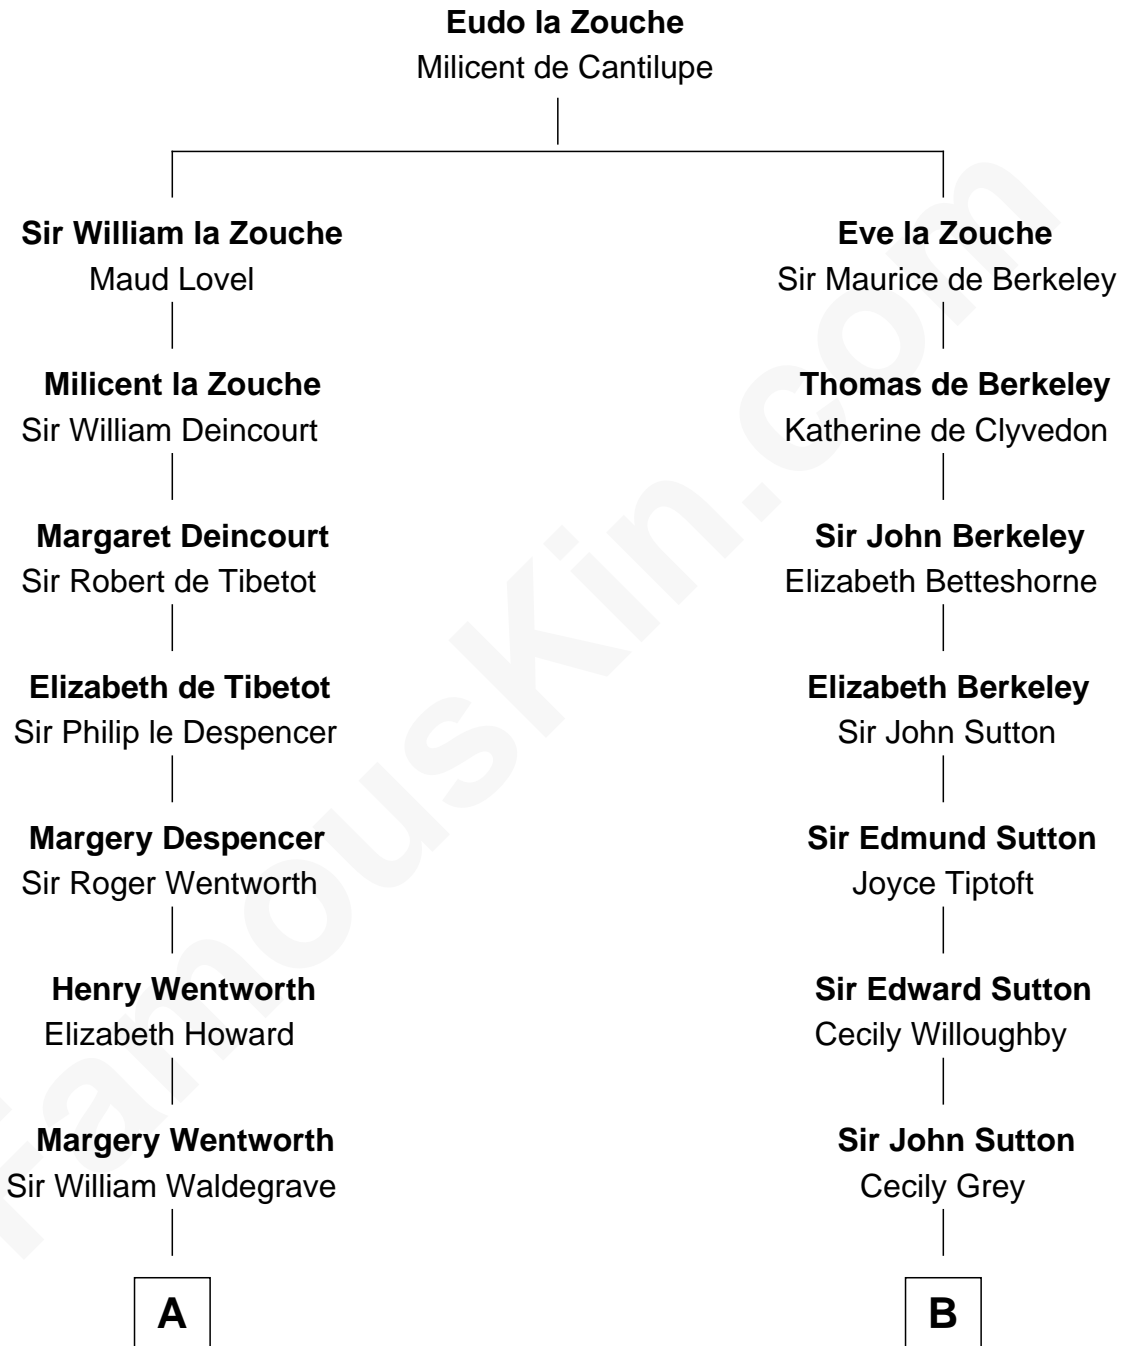

FamousKin.com Relationship Chart of

Jake Gyllenhaal

Movie Actor

15th cousin 6 times removed of

Nicholas Gilman

Signer of the U.S. Constitution

C

Anders Leonard Gyllenhaal

Selma Amanda Nelson

Leonard Ephraim Gyllenhaal

Philo Pendleton

Hugh Anders Gyllenhaal

Virginia Lowrie Childs

Stephen Roark Gyllenhaal

Naomi Achs

Jake Gyllenhaal