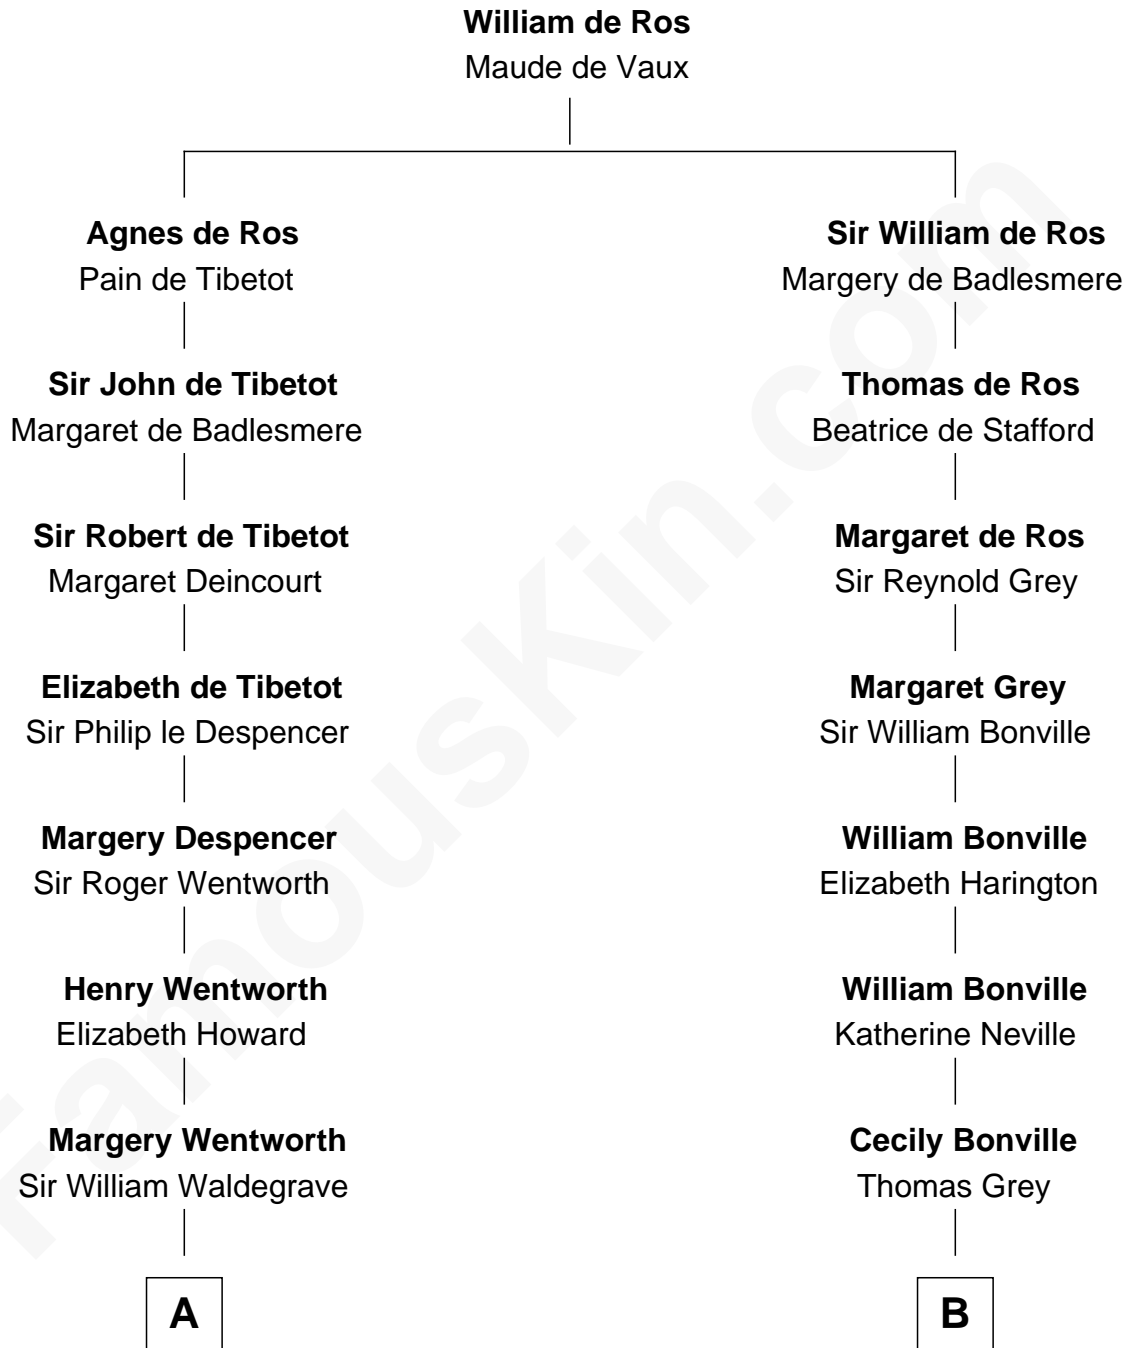

**FamousKin.com**  
**Relationship Chart of**  
**Jake Gyllenhaal**  
*Movie Actor*

20th cousin 1 time removed of  
**Tennessee Williams**  
*Author of A Streetcar Named Desire*

**C**

**Anders Leonard Gyllenhaal**

Selma Amanda Nelson

**Leonard Ephraim Gyllenhaal**

Philo Pendleton

**Hugh Anders Gyllenhaal**

Virginia Lowrie Childs

**Stephen Roark Gyllenhaal**

Naomi Achs

**Jake Gyllenhaal**

**Tennessee Williams**

*Author of A Streetcar Named Desire*