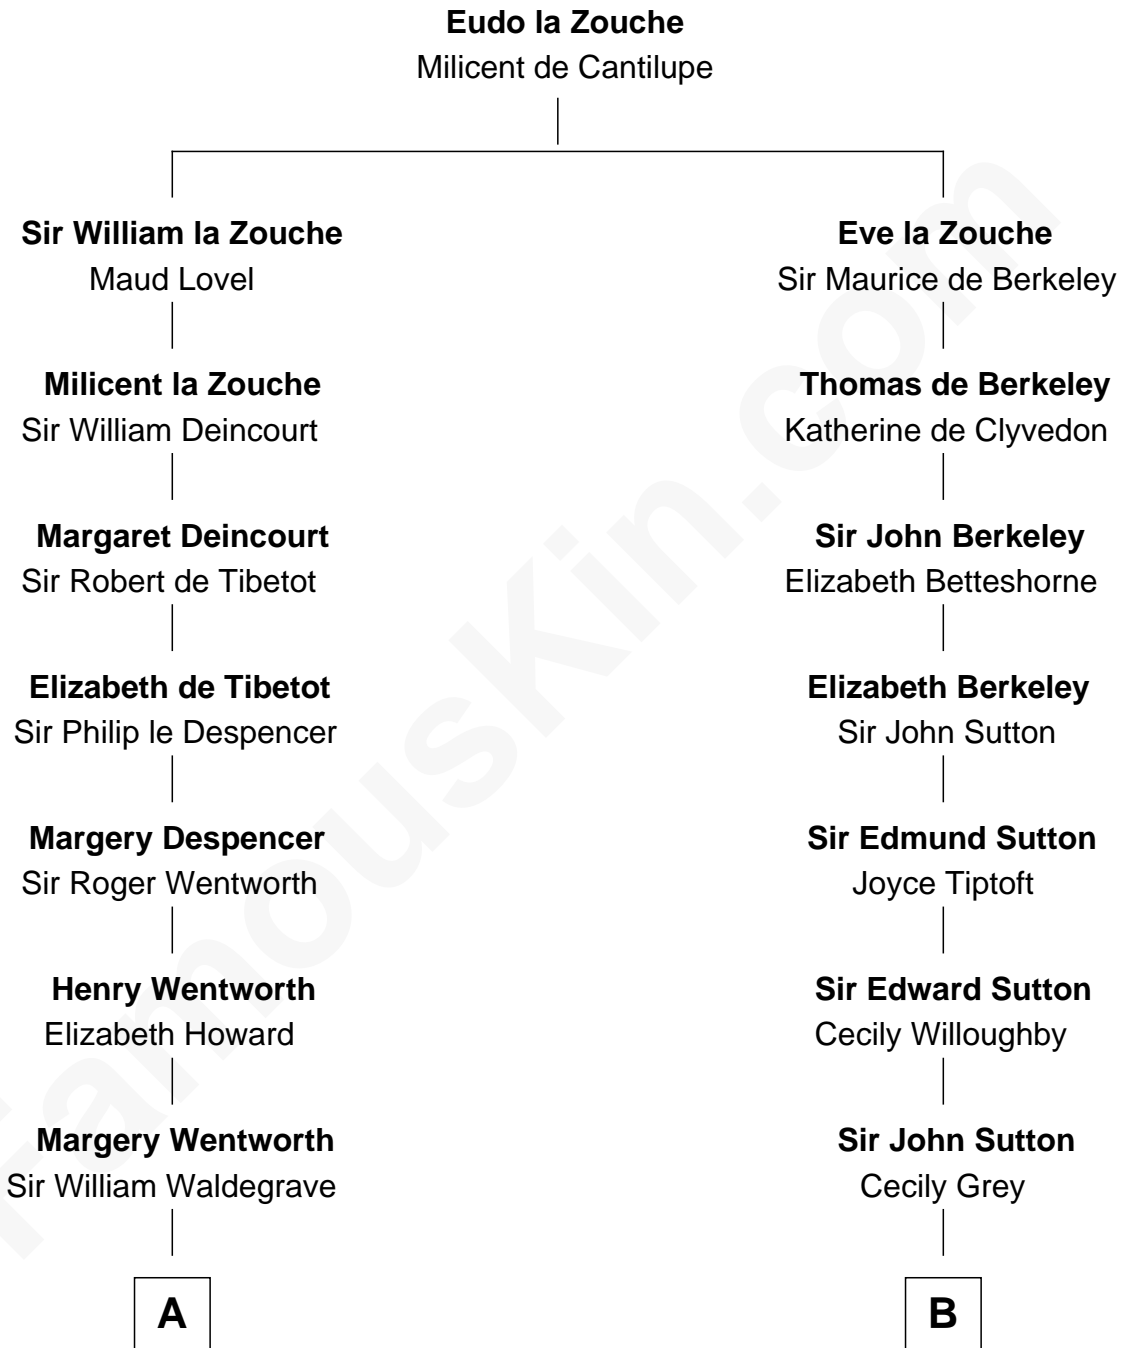

**FamousKin.com**  
**Relationship Chart of**  
**Jake Gyllenhaal**  
*Movie Actor*

19th cousin 2 times removed of  
**Tennessee Williams**  
*Author of A Streetcar Named Desire*

**C**

**Anders Leonard Gyllenhaal**

Selma Amanda Nelson

**Leonard Ephraim Gyllenhaal**

Philo Pendleton

**Hugh Anders Gyllenhaal**

Virginia Lowrie Childs

**Stephen Roark Gyllenhaal**

Naomi Achs

**Jake Gyllenhaal**