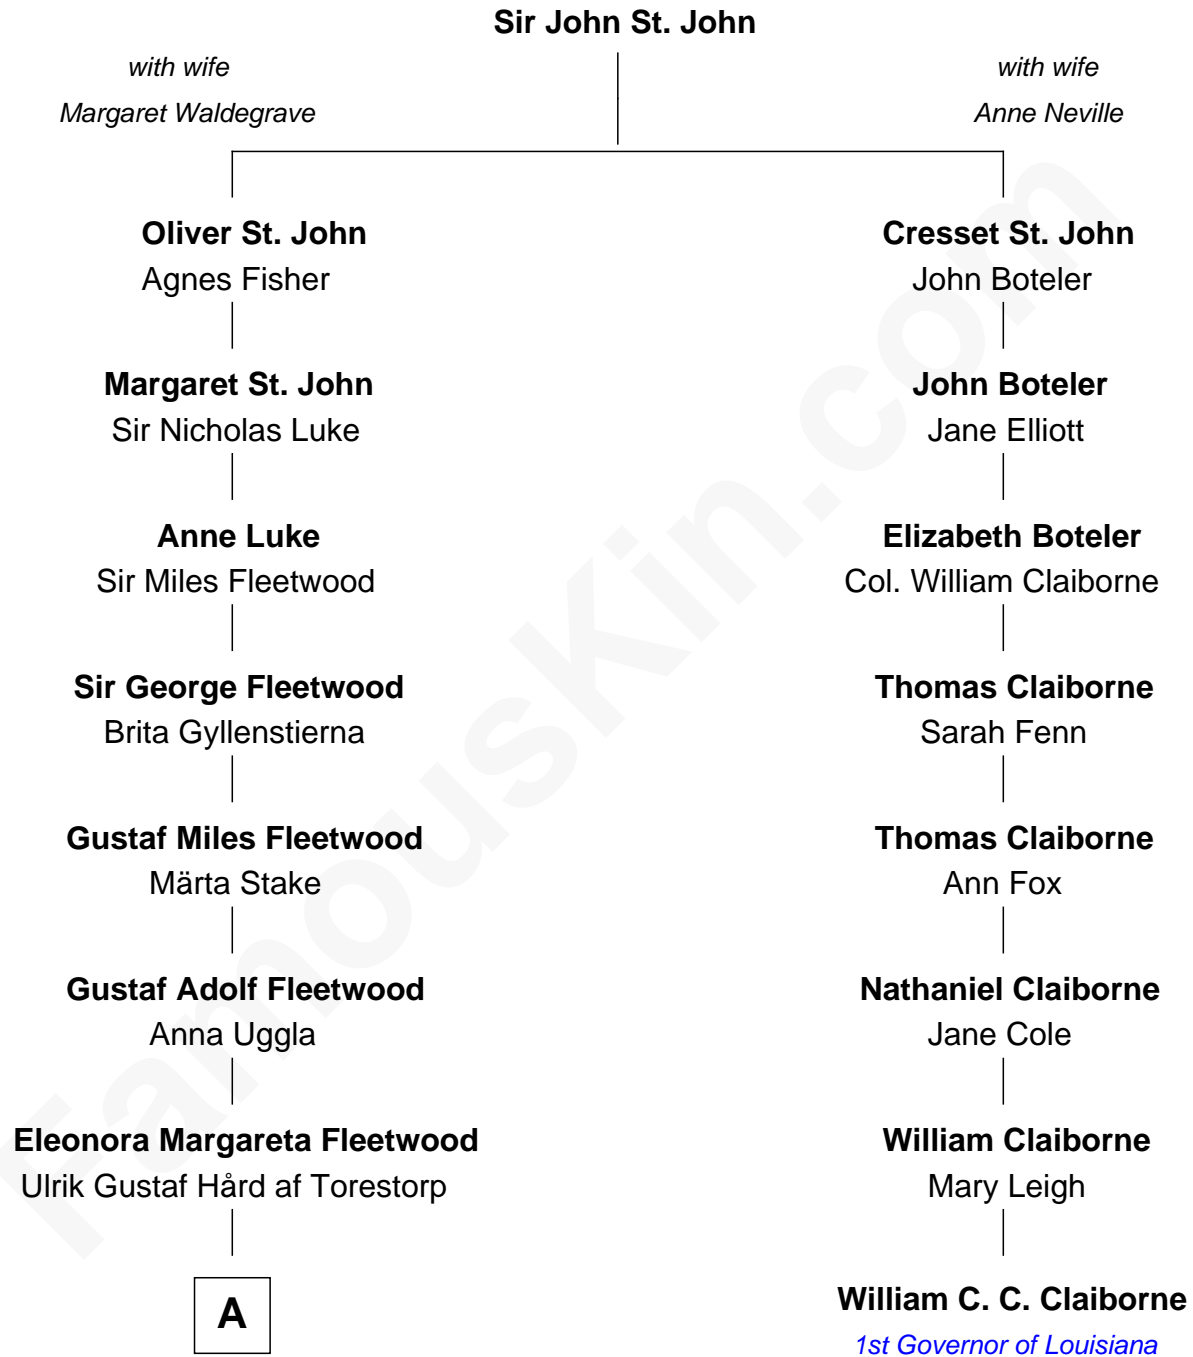

FamousKin.com
Relationship Chart of
Jake Gyllenhaal
Movie Actor

7th cousin 6 times removed of
William C. C. Claiborne
1st Governor of Louisiana

A

—
Anna Hård af Torestorp

Leonard Gyllenhaal

—
Fredrik Leonard Gyllenhaal

Christina Lovisa Westling

—
Anders Leonard Gyllenhaal

Selma Amanda Nelson

—
Leonard Ephraim Gyllenhaal

Philo Pendleton

—
Hugh Anders Gyllenhaal

Virginia Lowrie Childs

—
Stephen Roark Gyllenhaal