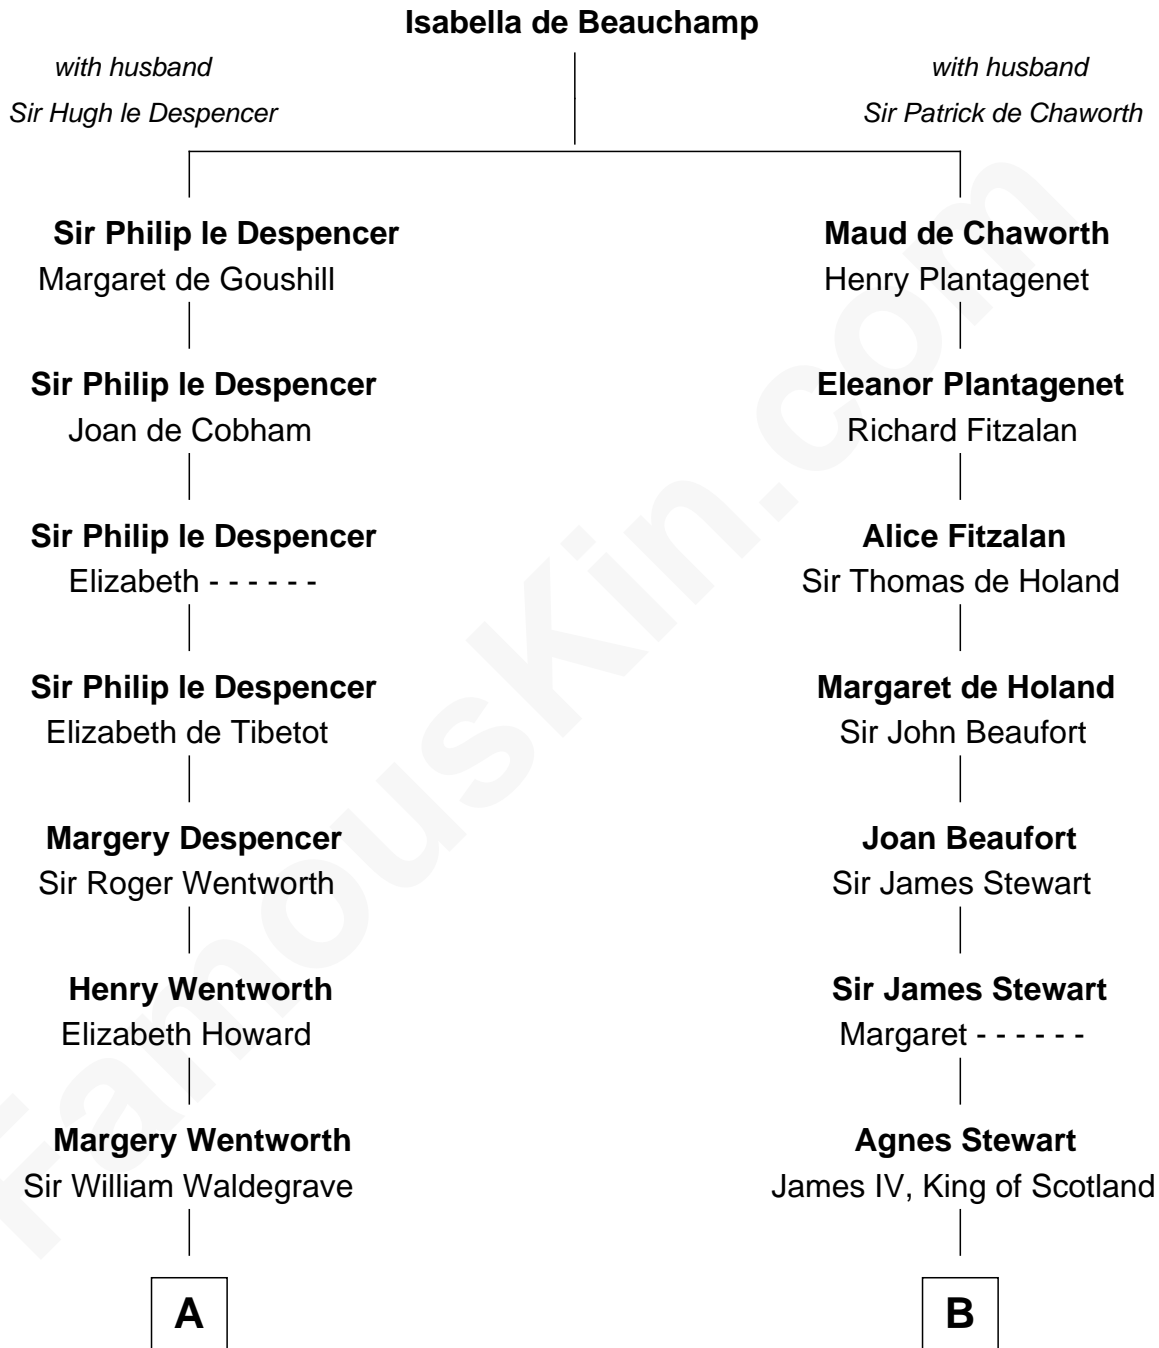

FamousKin.com Relationship Chart of

Jake Gyllenhaal

Movie Actor

21st cousin of

Howard Dean

79th Governor of Vermont

C

Anders Leonard Gyllenhaal

Selma Amanda Nelson

Leonard Ephraim Gyllenhaal

Philo Pendleton

Hugh Anders Gyllenhaal

Virginia Lowrie Childs

Stephen Roark Gyllenhaal

Naomi Achs

Jake Gyllenhaal