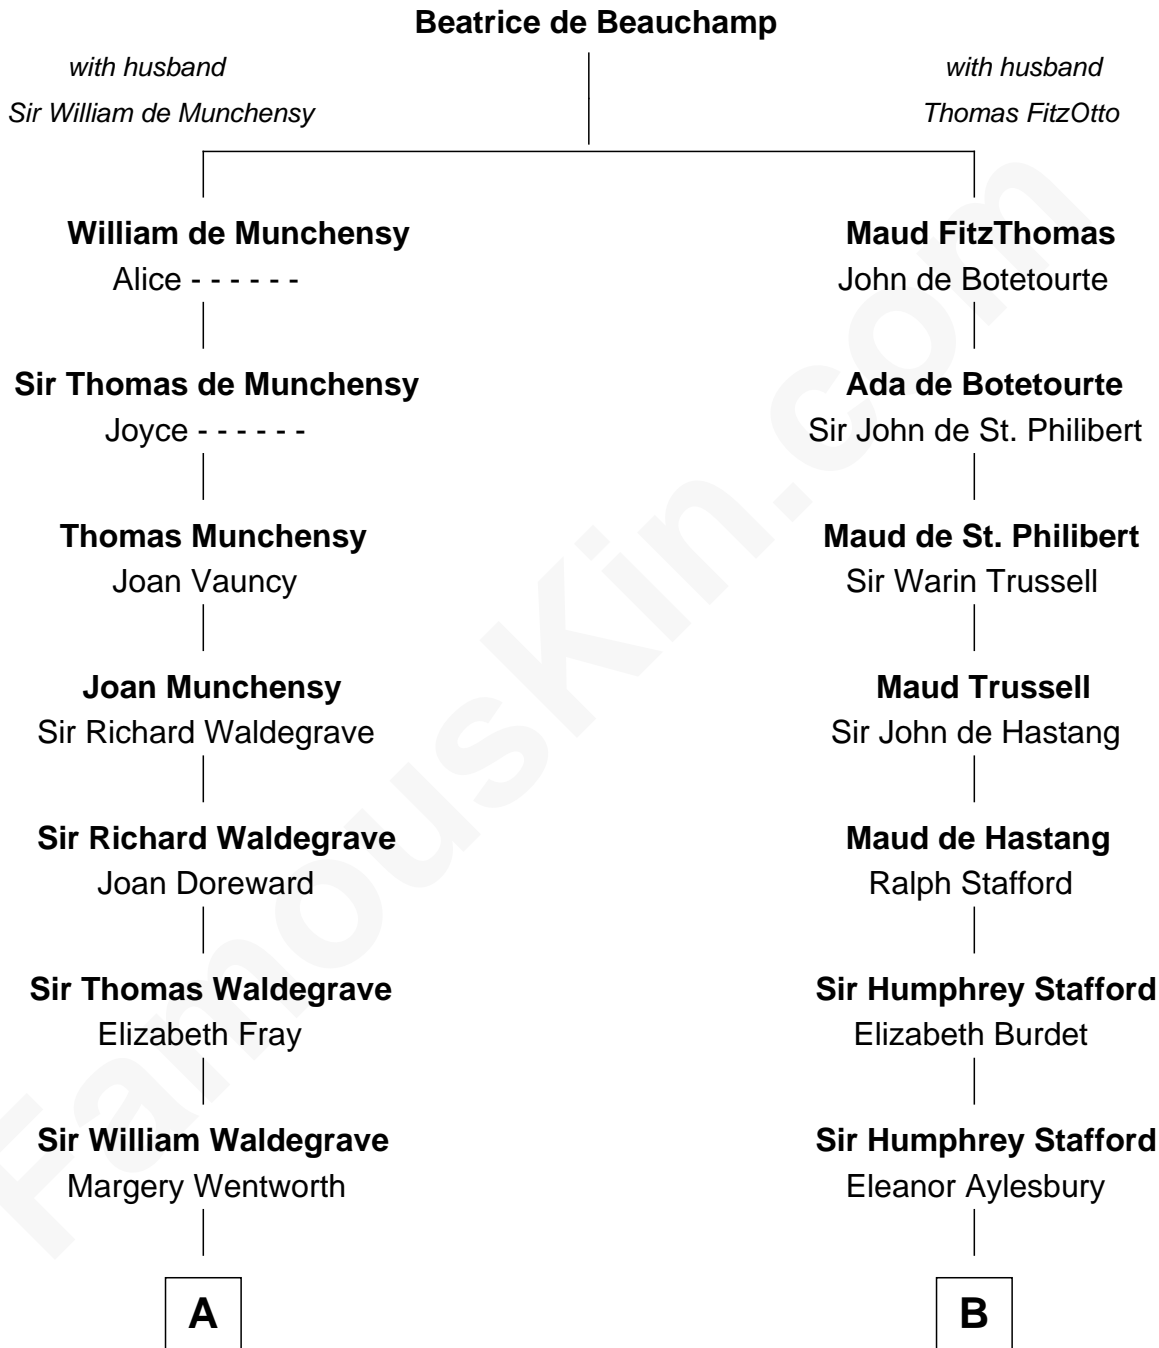

FamousKin.com
Relationship Chart of
Jake Gyllenhaal
Movie Actor

16th cousin 5 times removed of
William Greene
2nd Governor of Rhode Island

C

Anders Leonard Gyllenhaal

Selma Amanda Nelson

Leonard Ephraim Gyllenhaal

Philo Pendleton

Hugh Anders Gyllenhaal

Virginia Lowrie Childs

Stephen Roark Gyllenhaal

Naomi Achs

Jake Gyllenhaal

Movie Actor