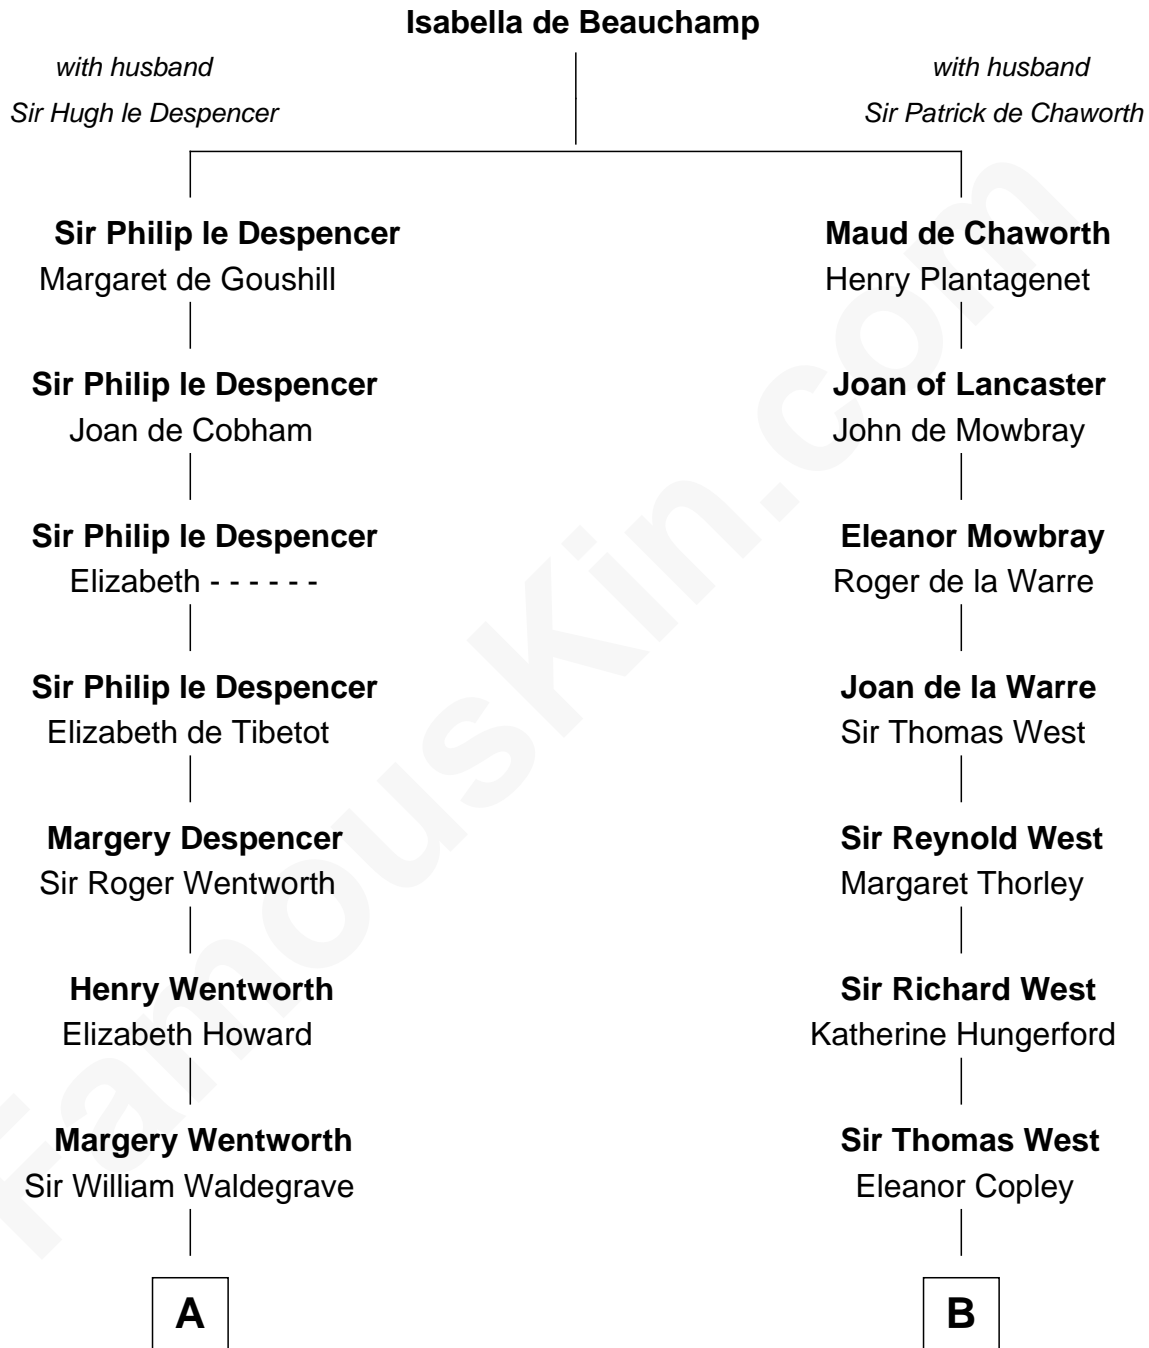

**FamousKin.com**  
**Relationship Chart of**  
**Jake Gyllenhaal**  
*Movie Actor*

20th cousin 1 time removed of  
**Ray Bradbury**  
*Author of The Martian Chronicles*

**C**

**Anders Leonard Gyllenhaal**

Selma Amanda Nelson

**Leonard Ephraim Gyllenhaal**

Philo Pendleton

**Hugh Anders Gyllenhaal**

Virginia Lowrie Childs

**Stephen Roark Gyllenhaal**

Naomi Achs

**Jake Gyllenhaal**

*Movie Actor*

**D**

**Samuel Irving Bradbury**

Mary Adell Spaulding

**Samuel Hinkston Bradbury**

Minnie Alice Davis

**Leonard Spaulding Bradbury**

Esther Marie Moberg