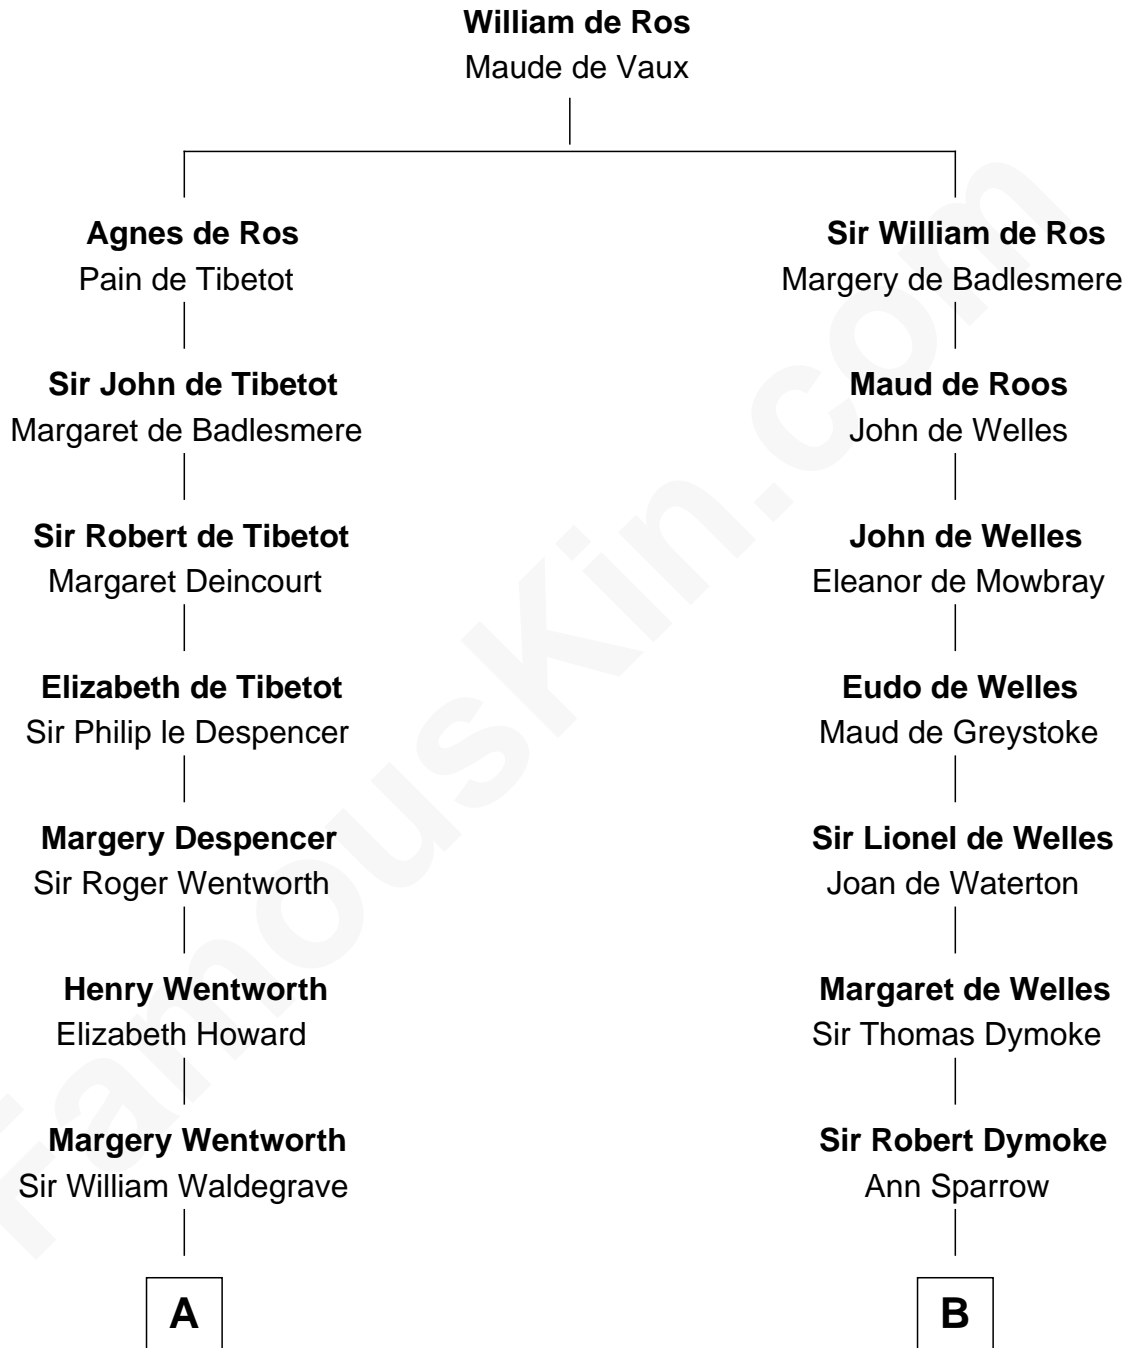

FamousKin.com
Relationship Chart of
Jake Gyllenhaal
Movie Actor

14th cousin 7 times removed of
George Washington
1st U.S. President

C

Anders Leonard Gyllenhaal

Selma Amanda Nelson

Leonard Ephraim Gyllenhaal