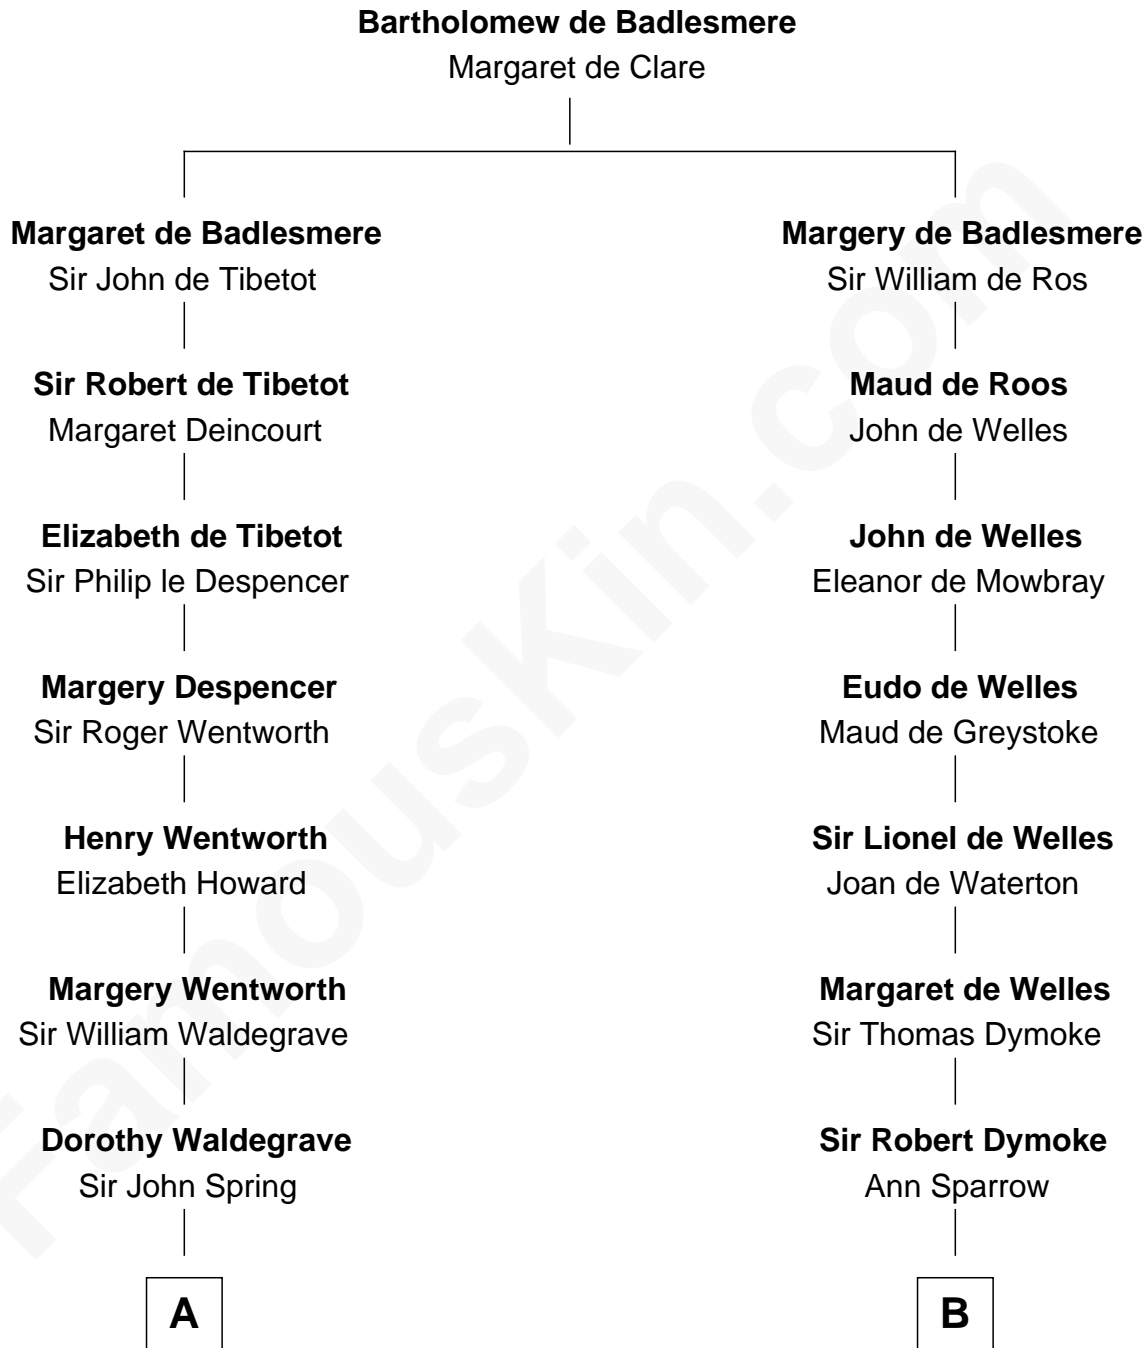

**FamousKin.com**  
**Relationship Chart of**  
**Jake Gyllenhaal**  
*Movie Actor*

14th cousin 6 times removed of  
**George Washington**  
*1st U.S. President*

**C**

Leonard Ephraim Gyllenhaal

Philo Pendleton

Hugh Anders Gyllenhaal

Virginia Lowrie Childs

Stephen Roark Gyllenhaal

Naomi Achs

Jake Gyllenhaal

*Movie Actor*

FamousKin.com