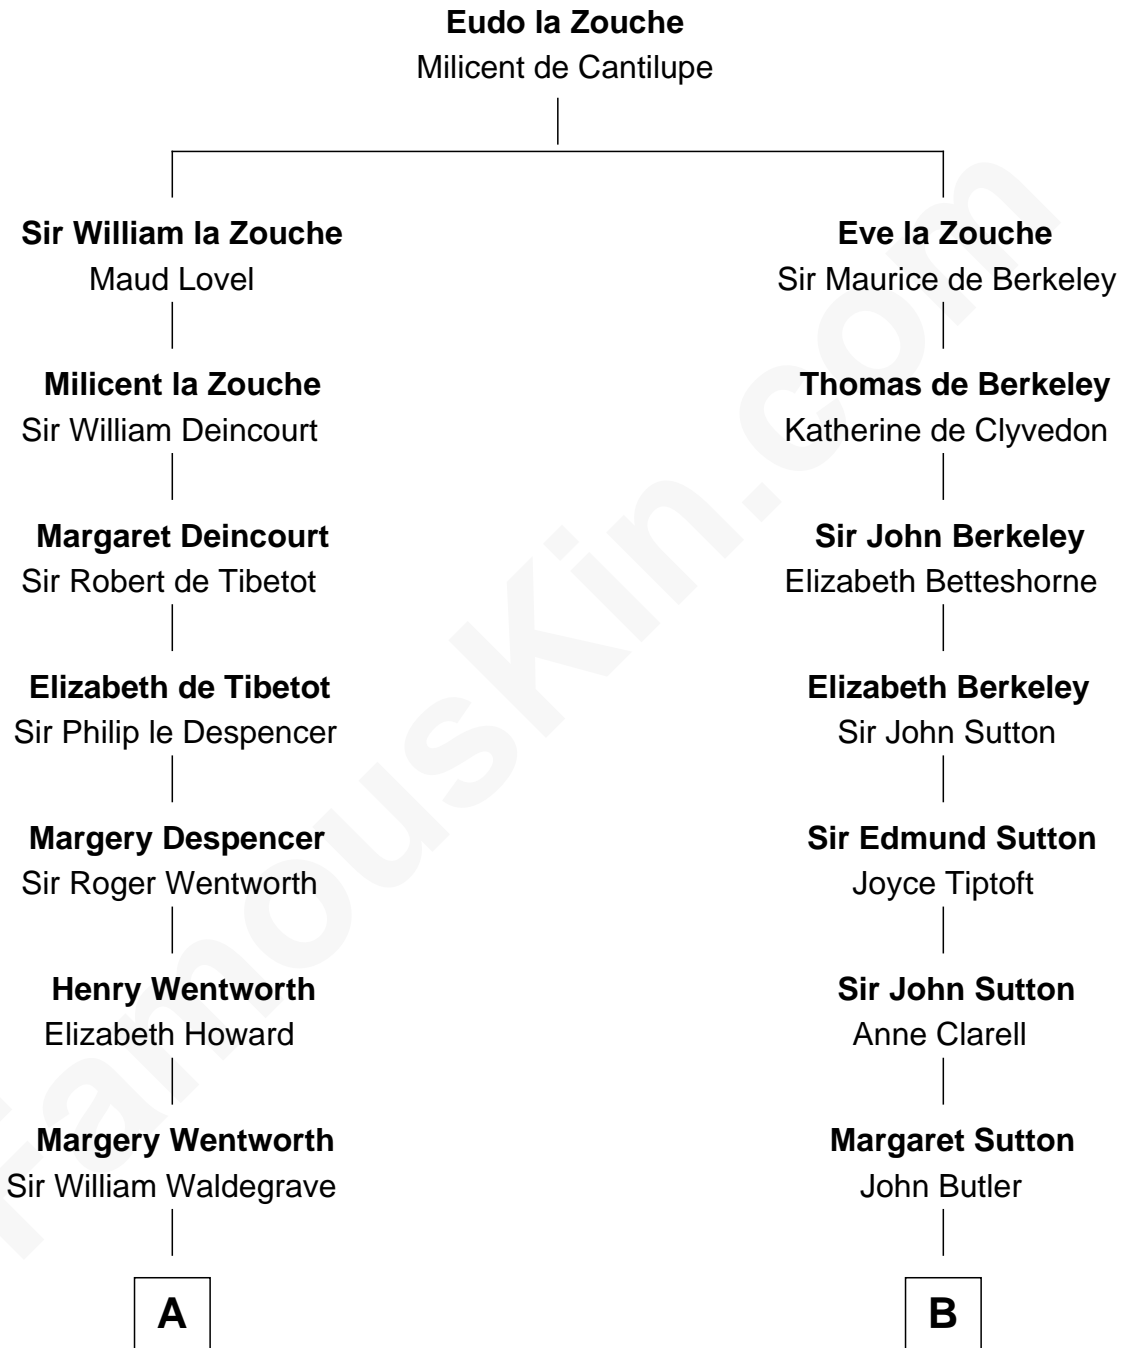

FamousKin.com
Relationship Chart of
Jake Gyllenhaal
Movie Actor

13th cousin 8 times removed of
George Washington
1st U.S. President

C

Anders Leonard Gyllenhaal

Selma Amanda Nelson

Leonard Ephraim Gyllenhaal