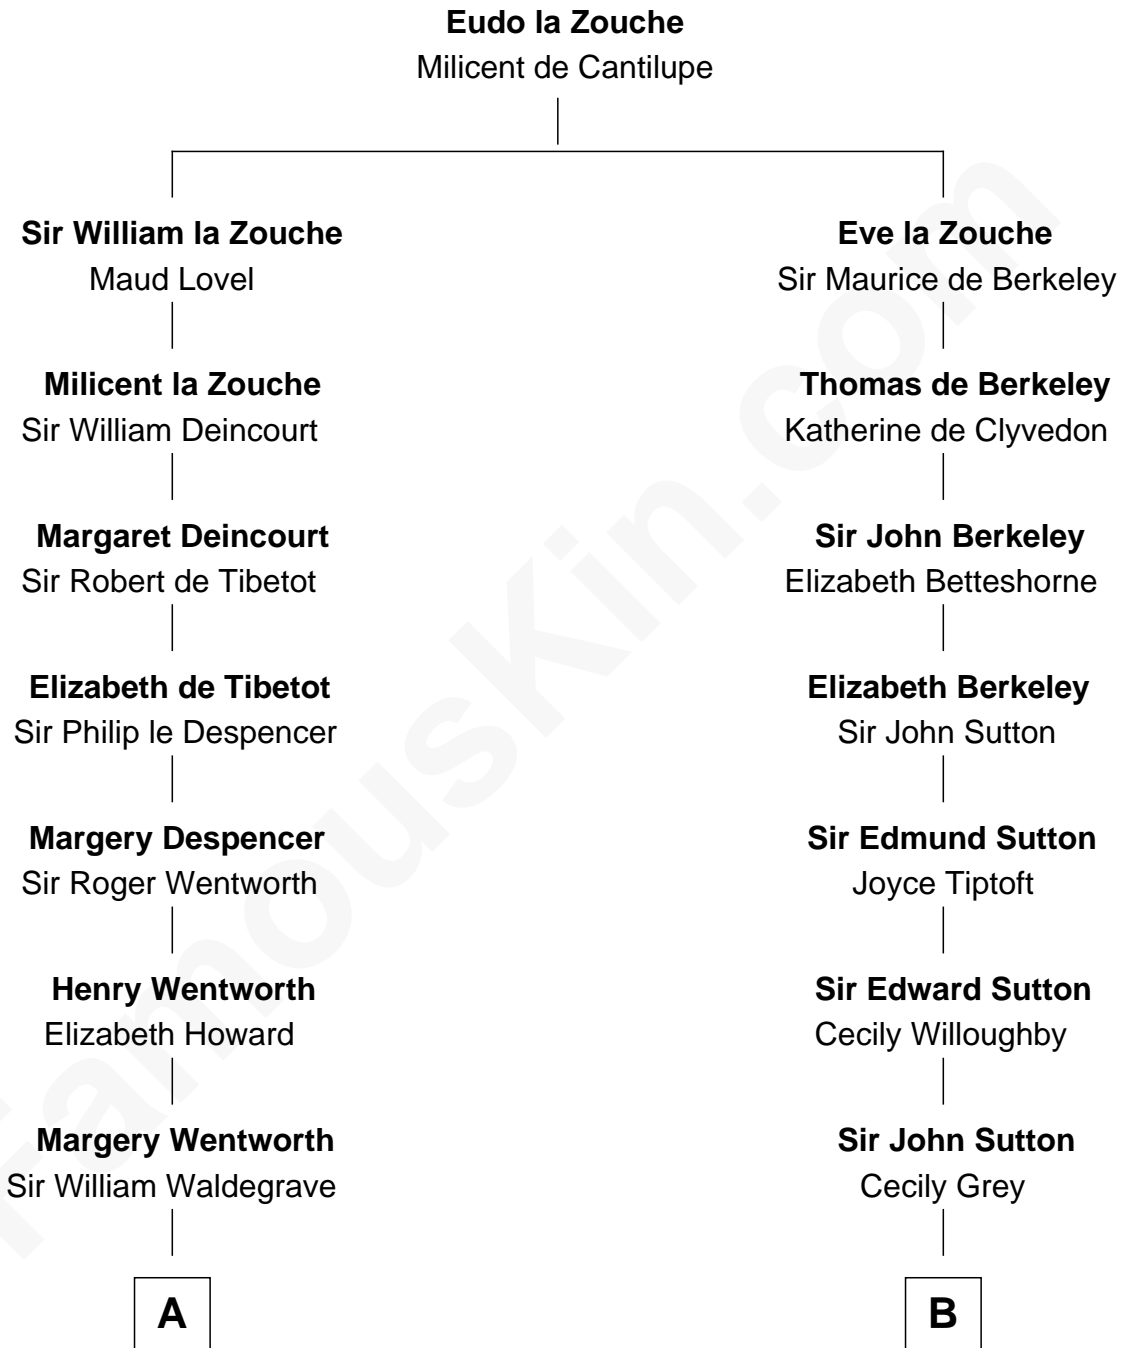

FamousKin.com
Relationship Chart of
Jake Gyllenhaal
Movie Actor

14th cousin 7 times removed of
John Langdon
Signer of the U.S. Constitution

C

Anders Leonard Gyllenhaal

Selma Amanda Nelson

Leonard Ephraim Gyllenhaal