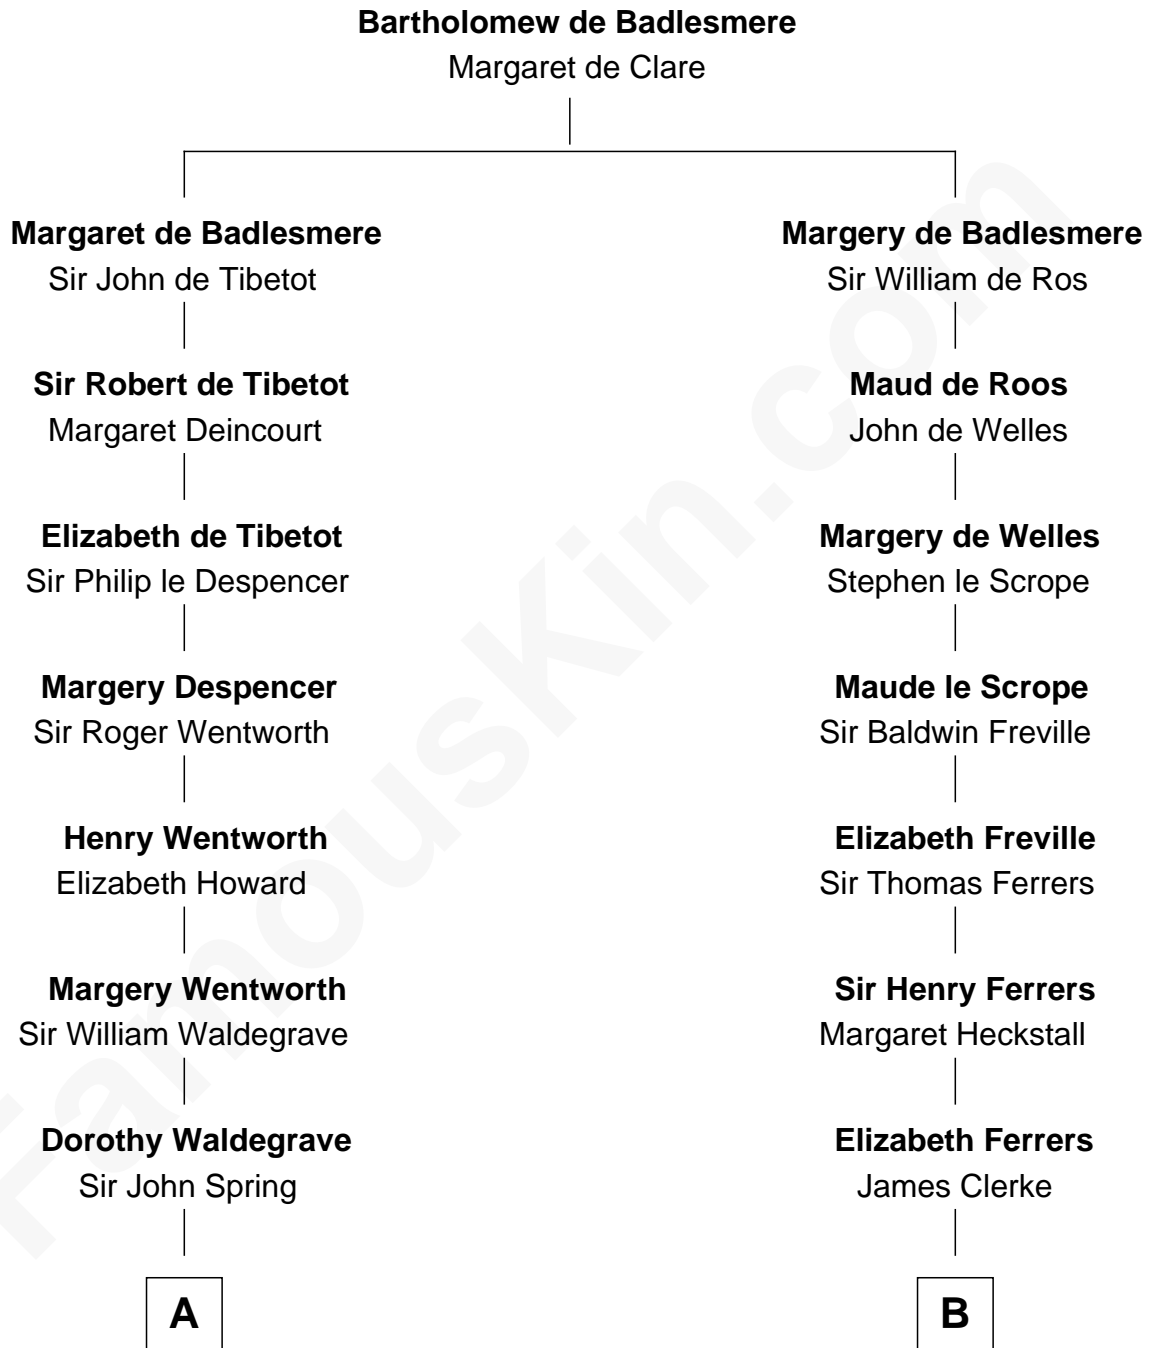

**FamousKin.com**  
**Relationship Chart of**  
**Jake Gyllenhaal**  
*Movie Actor*

17th cousin 3 times removed of  
**Hetty Green**  
*"The Witch of Wall Street"*

FamousKin.com