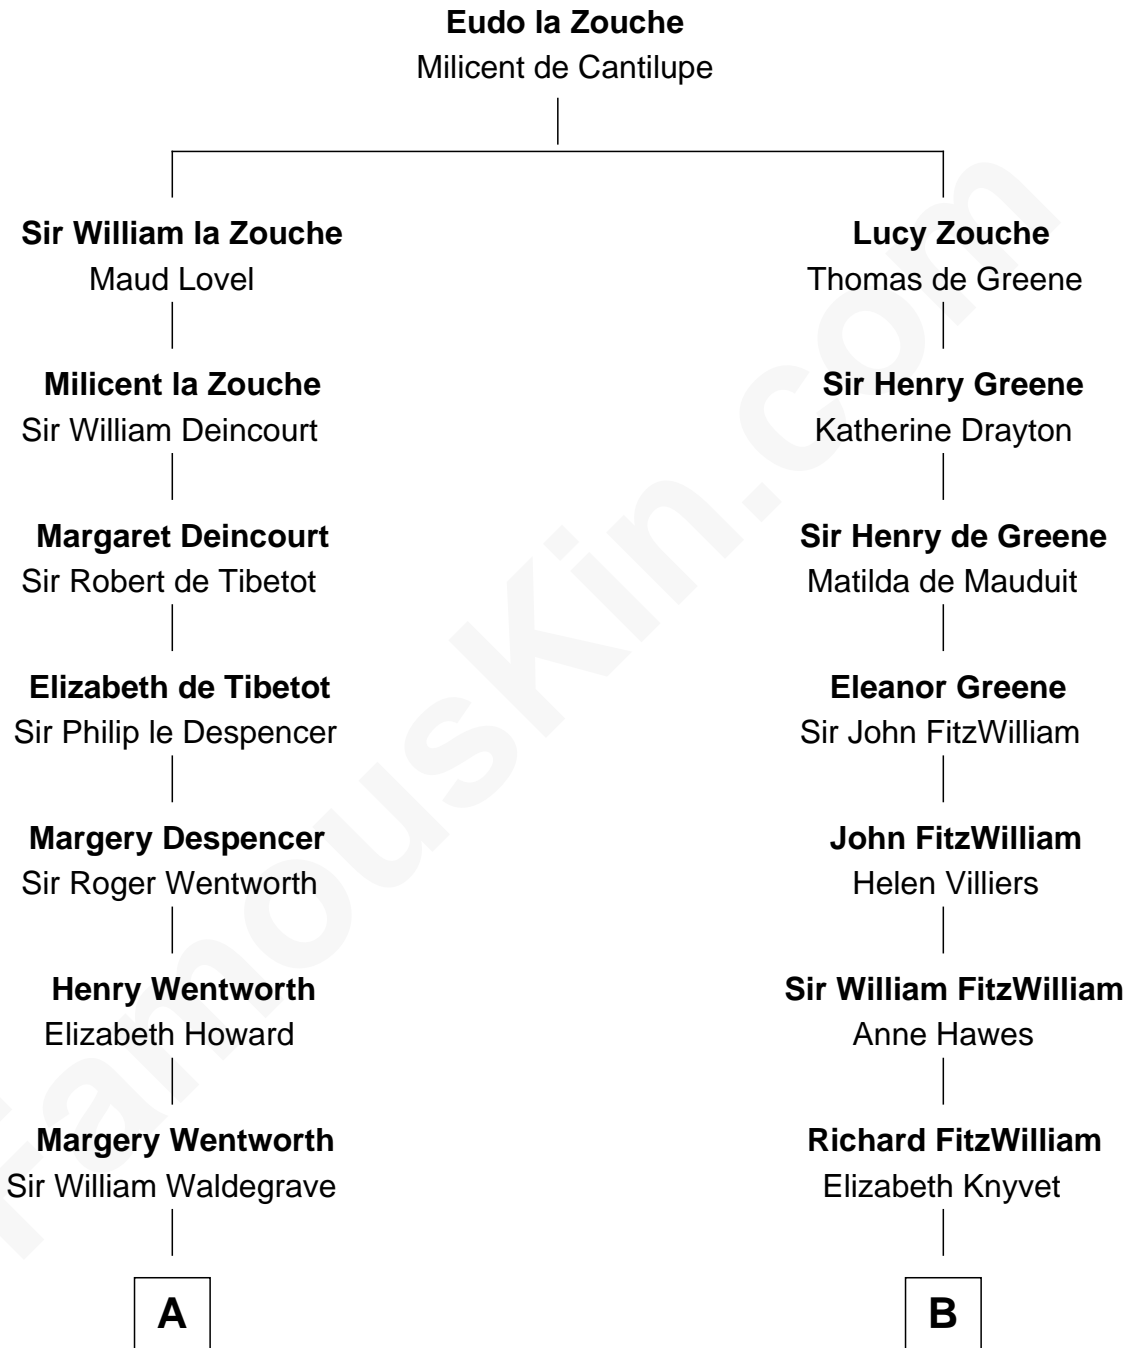

FamousKin.com
Relationship Chart of
Jake Gyllenhaal
Movie Actor

15th cousin 6 times removed of
John Quincy Adams
6th U.S. President

C

Anders Leonard Gyllenhaal

Selma Amanda Nelson

Leonard Ephraim Gyllenhaal