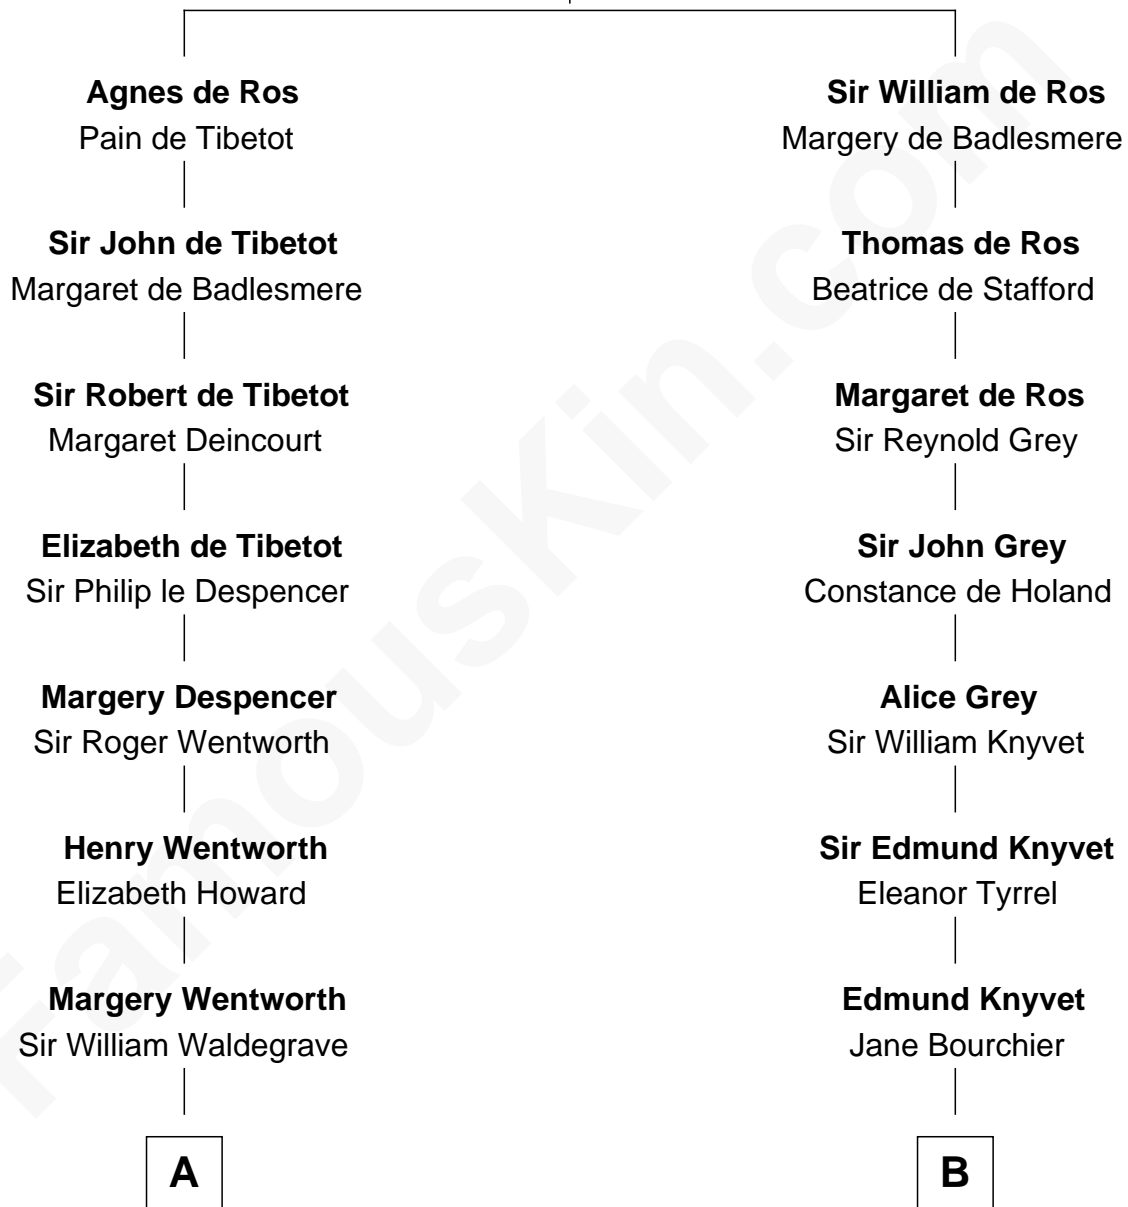

FamousKin.com Relationship Chart of

Jake Gyllenhaal

Movie Actor

21st cousin of

Ted Danson

TV Actor - "Cheers", "CSI"

William de Ros

Maude de Vaux

C

Anders Leonard Gyllenhaal

Selma Amanda Nelson

Leonard Ephraim Gyllenhaal

Philo Pendleton

Hugh Anders Gyllenhaal

Virginia Lowrie Childs

Stephen Roark Gyllenhaal