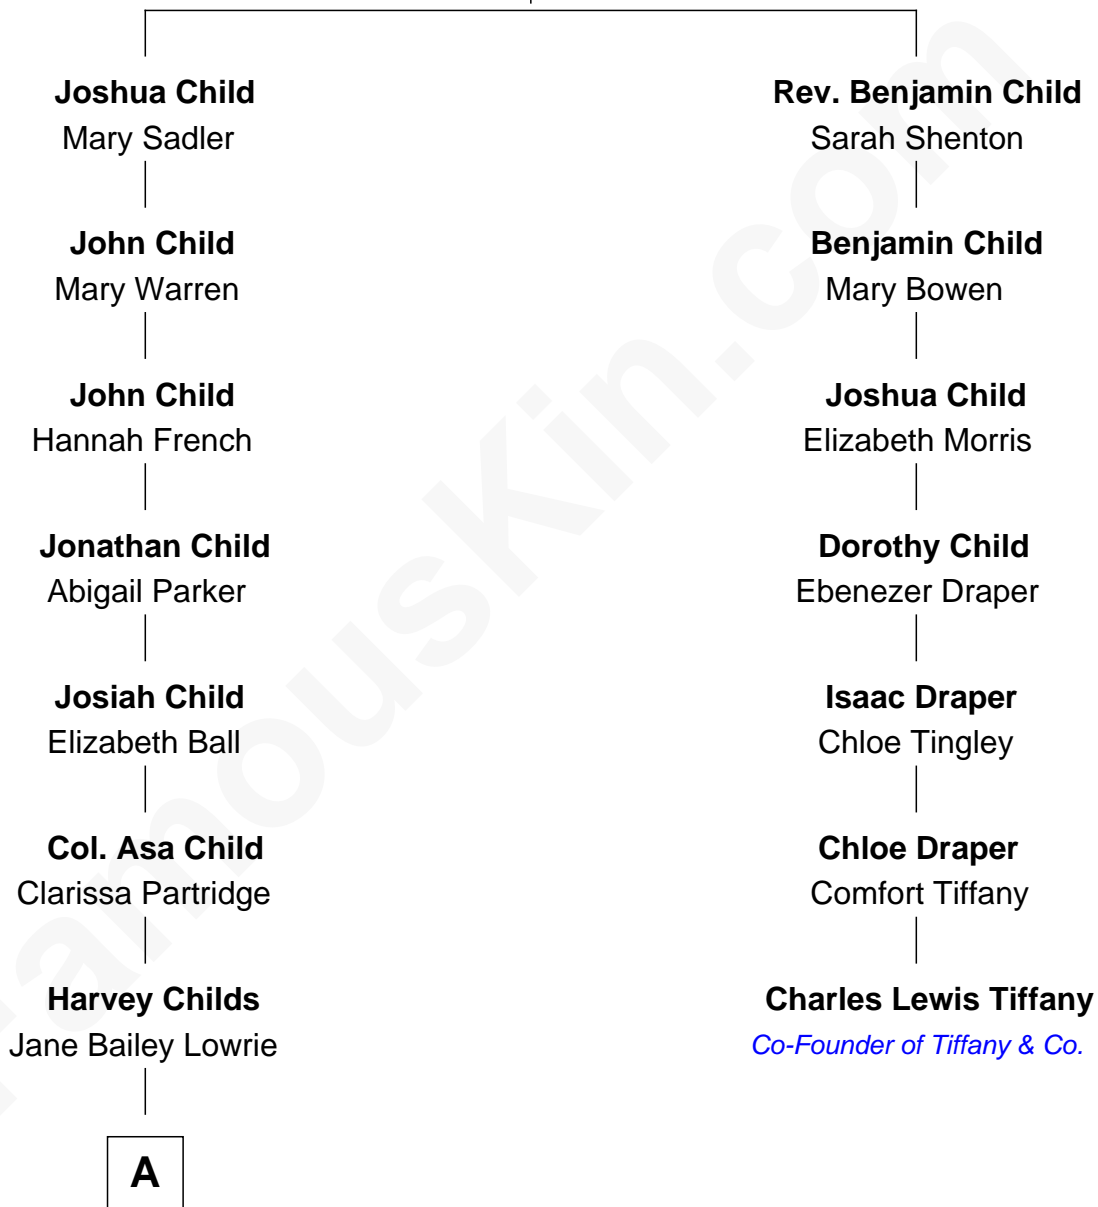

FamousKin.com Relationship Chart of

Jake Gyllenhaal

Movie Actor

6th cousin 5 times removed of

Charles Lewis Tiffany

Co-Founder of Tiffany & Co.

Wolston Child

Ellen Empson

A

—
Walter Cameron Childs

Edith Worcester Smith

—
Geoffrey Stafford Childs

Olivia Hughes Waelchli

—
Virginia Lowrie Childs

Hugh Anders Gyllenhaal

—
Stephen Roark Gyllenhaal