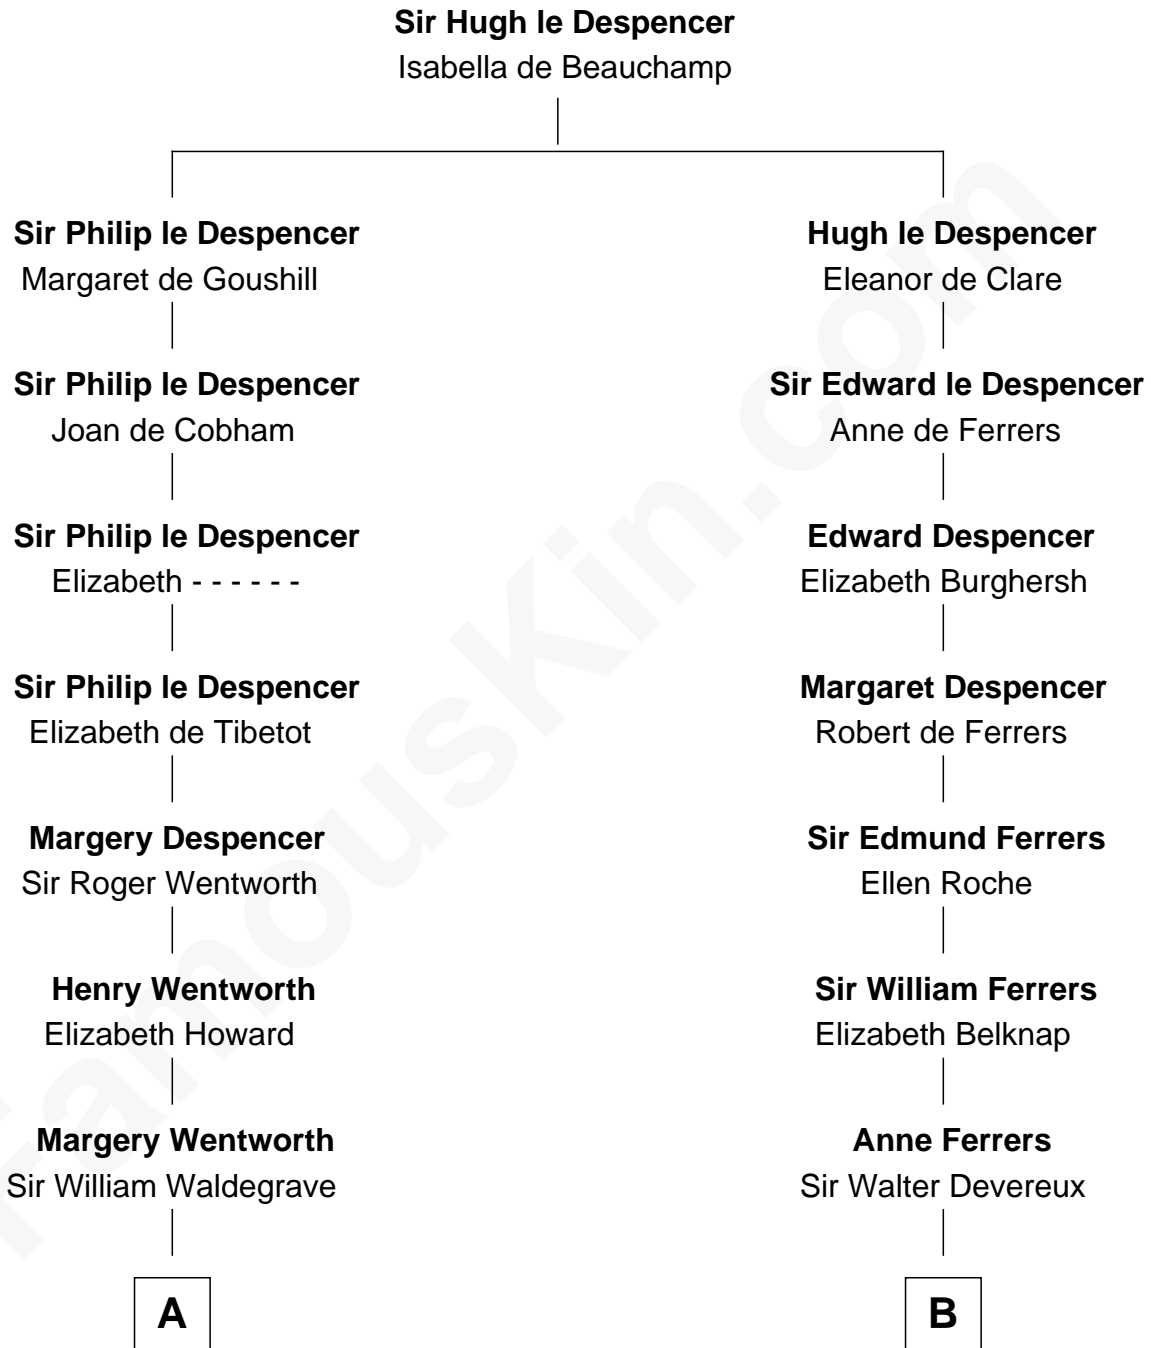

FamousKin.com Relationship Chart of

Jake Gyllenhaal

Movie Actor

21st cousin of

Orson Welles

Radio, Stage, and Movie Actor

C

Anders Leonard Gyllenhaal

Selma Amanda Nelson

Leonard Ephraim Gyllenhaal

Philo Pendleton

Hugh Anders Gyllenhaal

Virginia Lowrie Childs

Stephen Roark Gyllenhaal

Naomi Achs

Jake Gyllenhaal