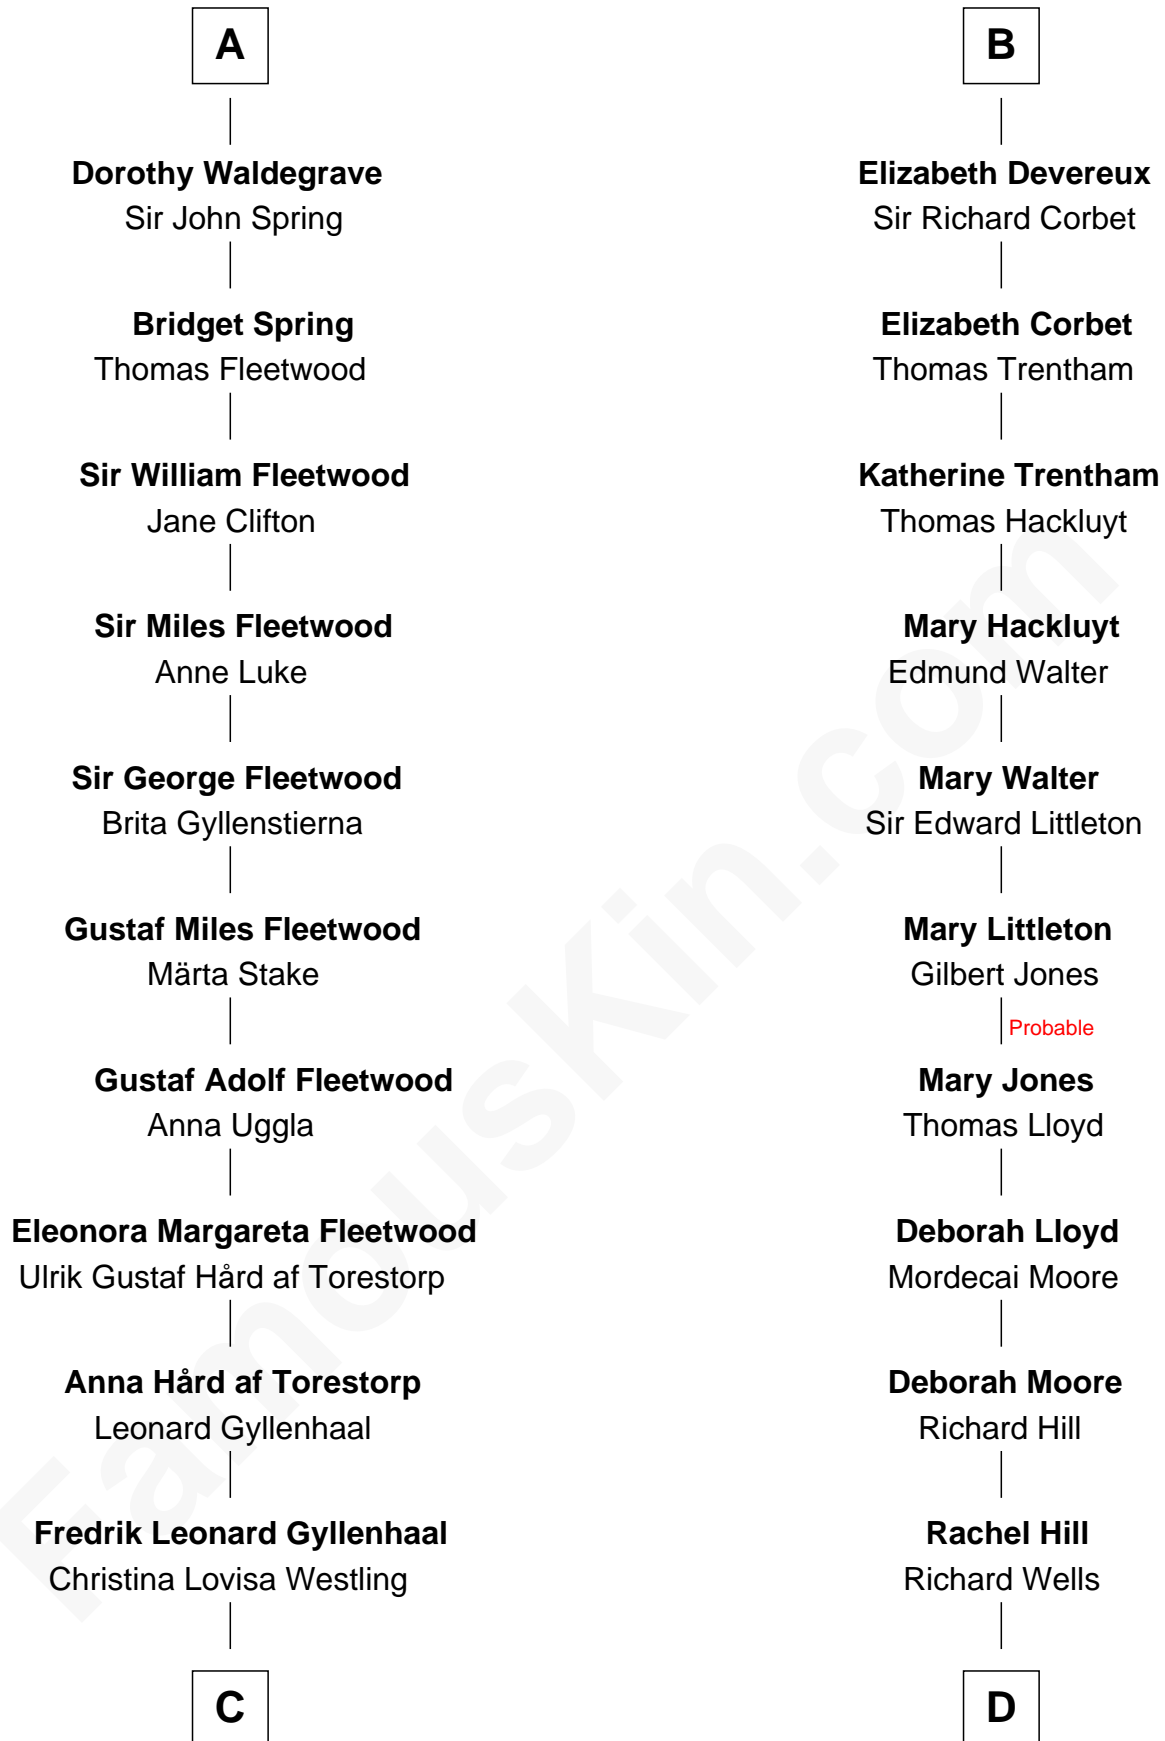

FamousKin.com Relationship Chart of

Jake Gyllenhaal

Movie Actor

21st cousin of

Orson Welles

Radio, Stage, and Movie Actor

C

Anders Leonard Gyllenhaal

Selma Amanda Nelson

Leonard Ephraim Gyllenhaal

Philo Pendleton

Hugh Anders Gyllenhaal

Virginia Lowrie Childs

Stephen Roark Gyllenhaal

Naomi Achs

Jake Gyllenhaal