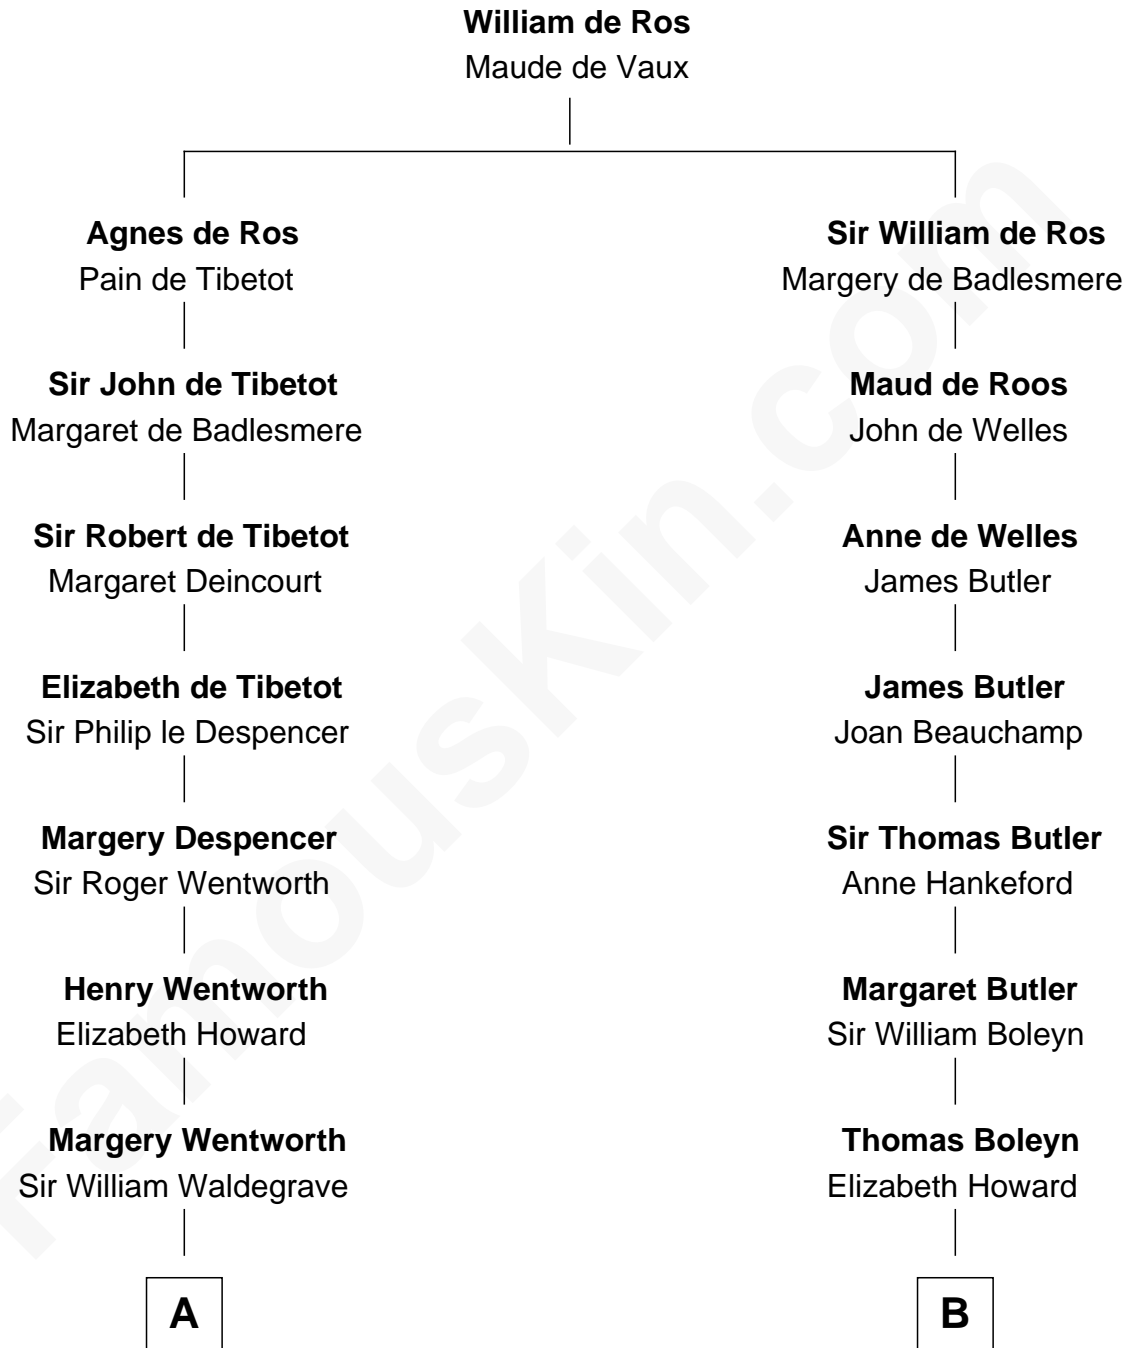

FamousKin.com
Relationship Chart of
Jake Gyllenhaal
Movie Actor

17th cousin 4 times removed of

Charles Darwin
Theory of Evolution

C

Anders Leonard Gyllenhaal

Selma Amanda Nelson

Leonard Ephraim Gyllenhaal

Philo Pendleton

Hugh Anders Gyllenhaal

Virginia Lowrie Childs

Stephen Roark Gyllenhaal

Naomi Achs

Jake Gyllenhaal

Movie Actor

FamousKin.com