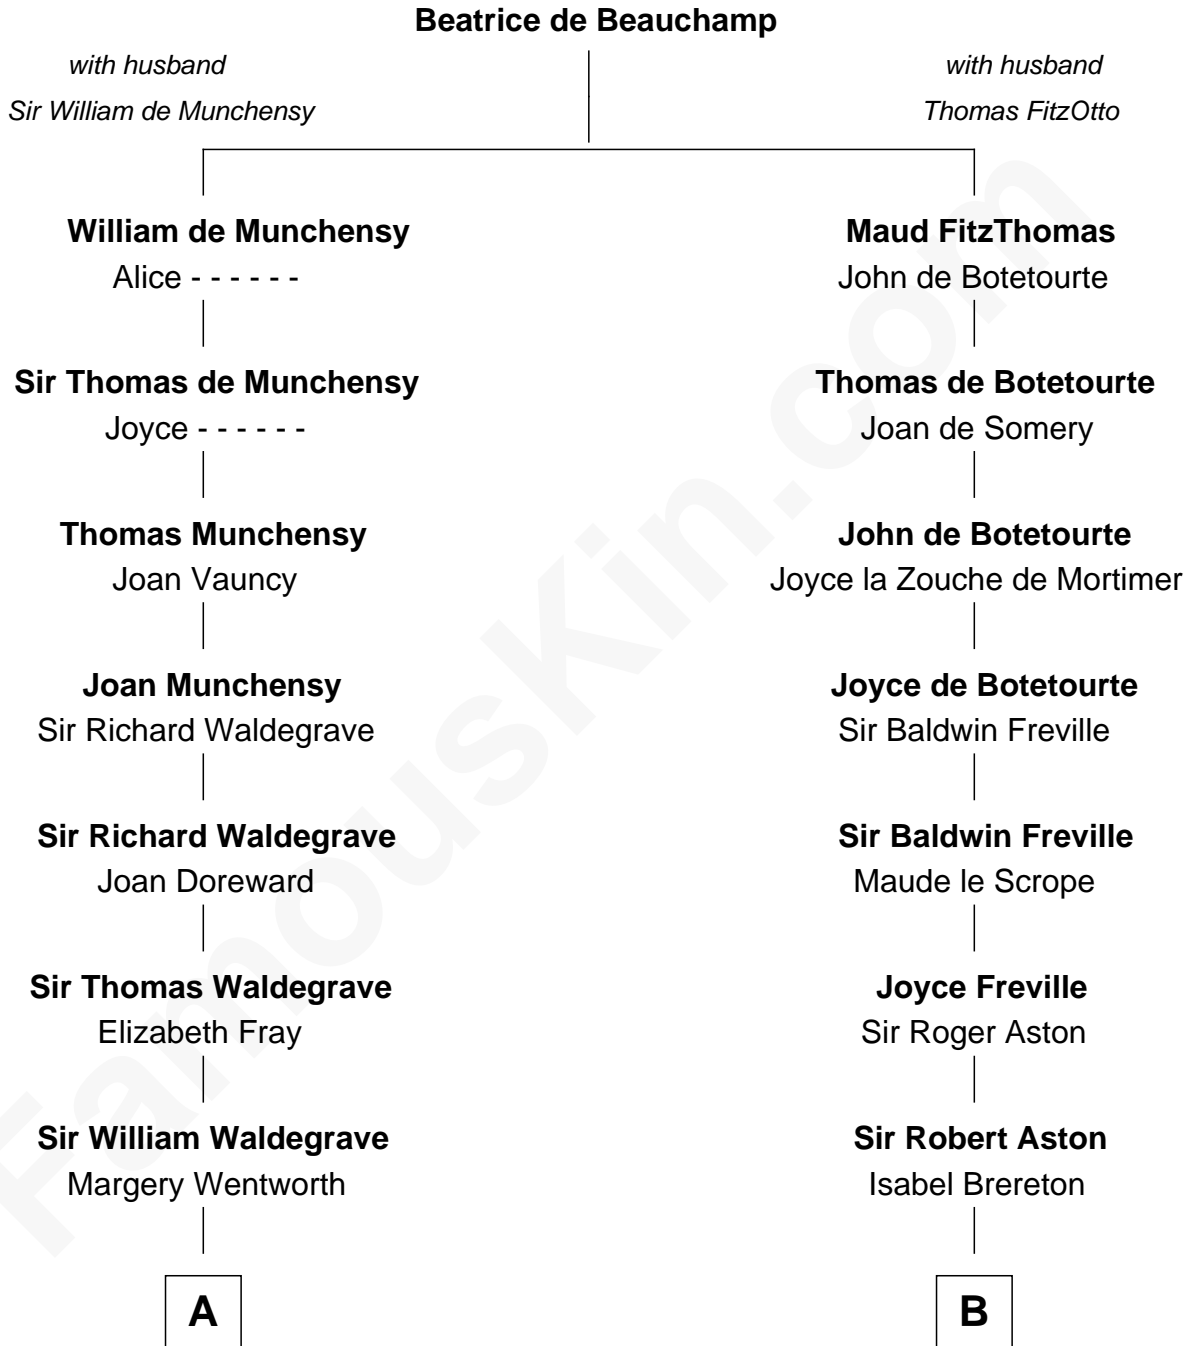

**FamousKin.com**  
**Relationship Chart of**  
**Jake Gyllenhaal**  
*Movie Actor*

20th cousin 1 time removed of

**General James Longstreet**  
*Confederate Army - U.S. Civil War*

**C**

**Anders Leonard Gyllenhaal**

Selma Amanda Nelson

**Leonard Ephraim Gyllenhaal**

Philo Pendleton

**Hugh Anders Gyllenhaal**

Virginia Lowrie Childs

**Stephen Roark Gyllenhaal**

Naomi Achs

**Jake Gyllenhaal**

*Movie Actor*

**D**

**John Dent**

Sarah Marshall

**Thomas Marshall Dent**

Anne Magruder

**Mary Anna Dent**

James Longstreet