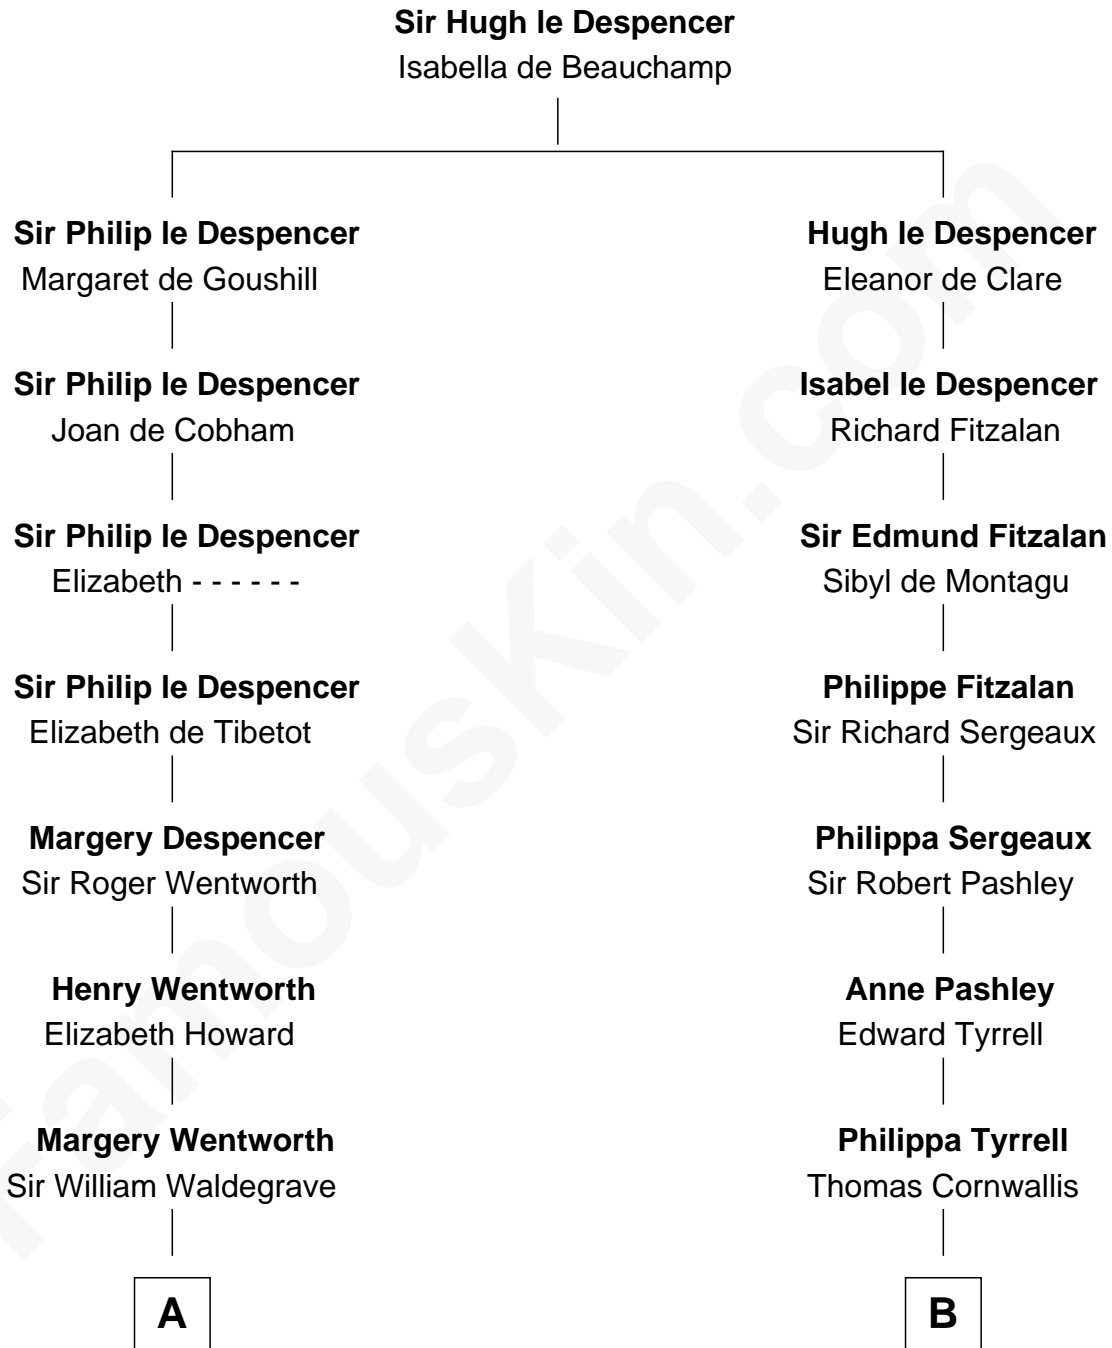

FamousKin.com
Relationship Chart of
Jake Gyllenhaal
Movie Actor

19th cousin 2 times removed of
General James Longstreet
Confederate Army - U.S. Civil War

C

Anders Leonard Gyllenhaal
Selma Amanda Nelson

Leonard Ephraim Gyllenhaal
Philo Pendleton