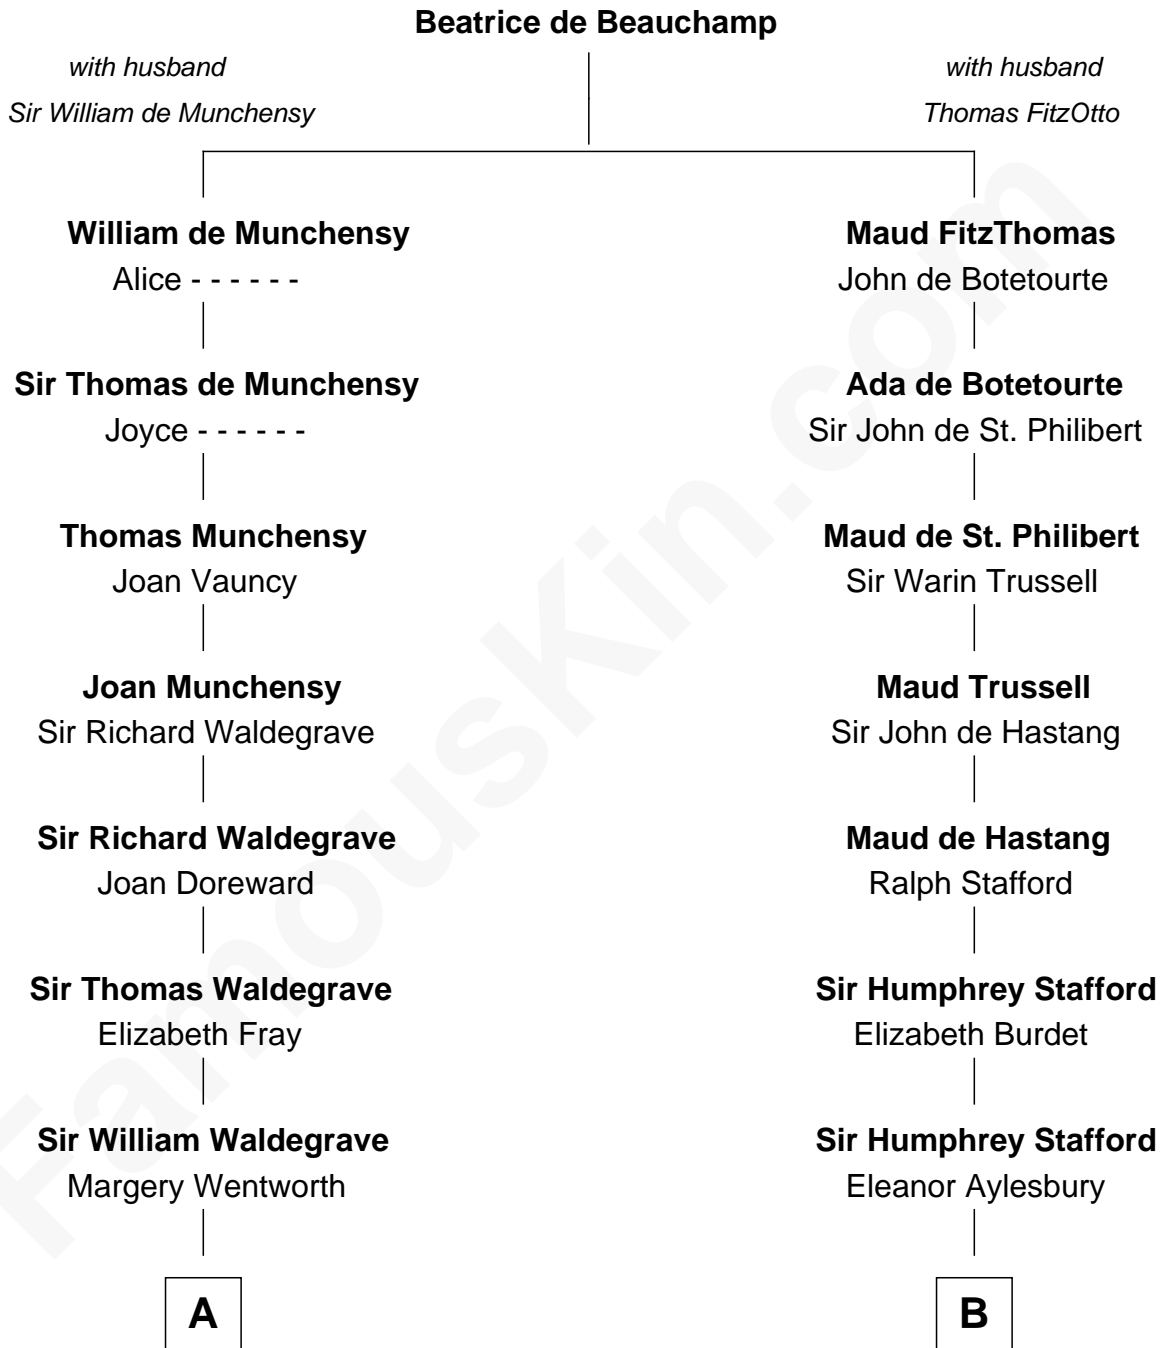

FamousKin.com Relationship Chart of

Jake Gyllenhaal

Movie Actor

21st cousin of

Jack London

Author of "The Call of the Wild"

C

Anders Leonard Gyllenhaal

Selma Amanda Nelson

Leonard Ephraim Gyllenhaal

Philo Pendleton

Hugh Anders Gyllenhaal

Virginia Lowrie Childs

Stephen Roark Gyllenhaal

Naomi Achs

Jake Gyllenhaal