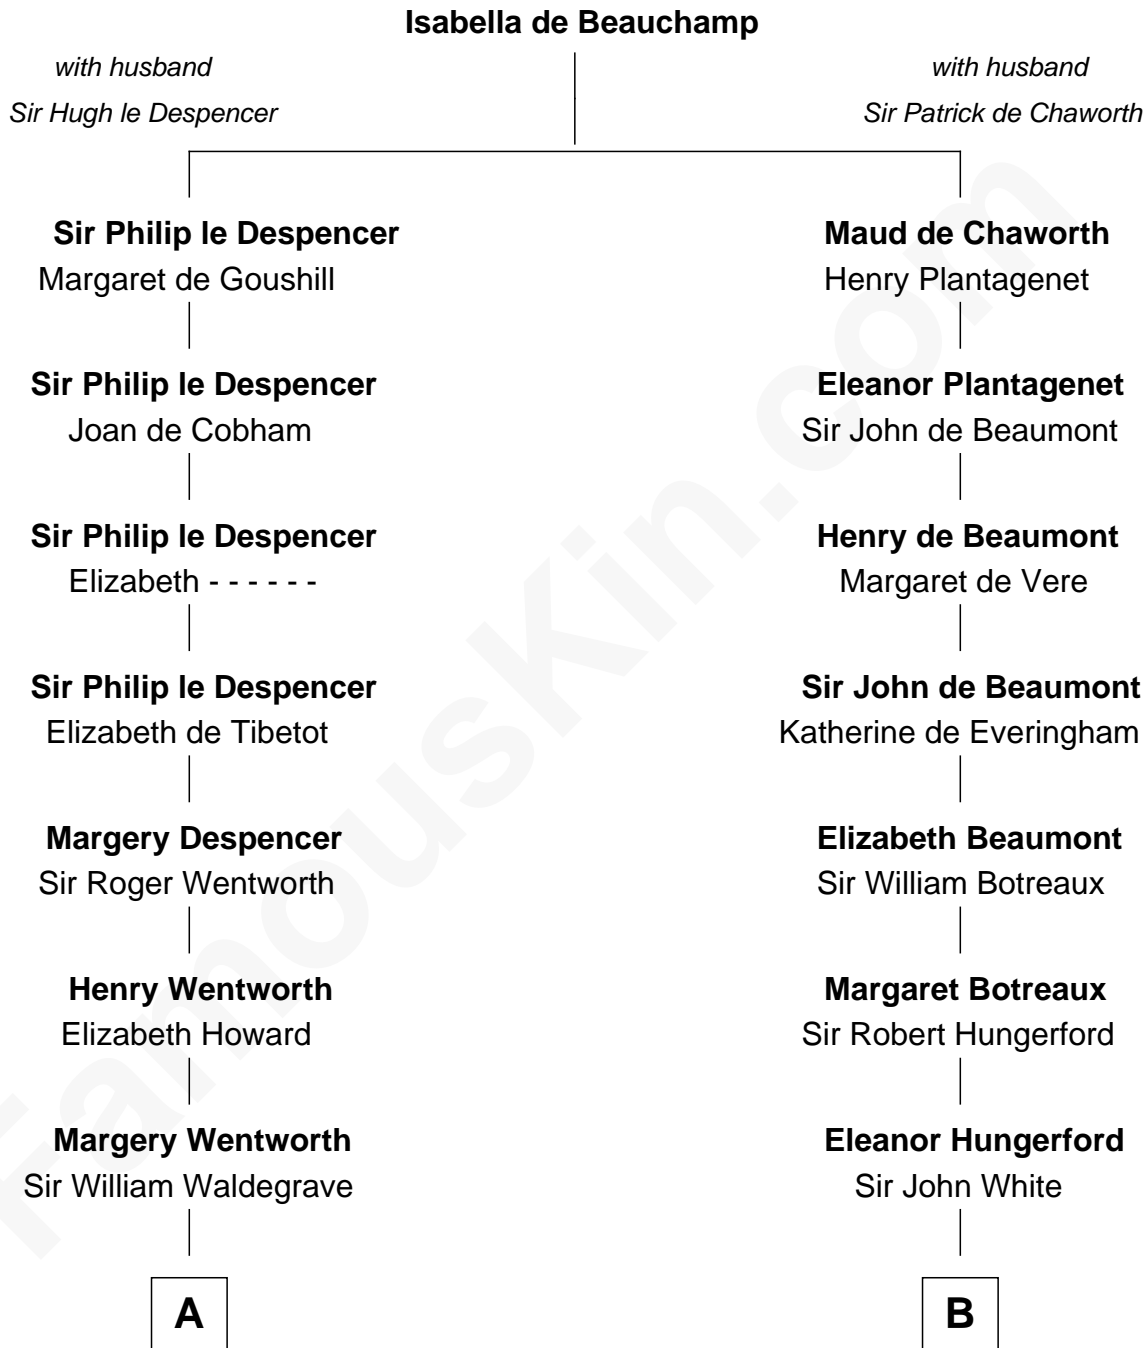

FamousKin.com Relationship Chart of

Jake Gyllenhaal

Movie Actor

21st cousin of

Grace Slick

Singer, Songwriter - Jefferson Airplane

C

Anders Leonard Gyllenhaal

Selma Amanda Nelson

Leonard Ephraim Gyllenhaal

Philo Pendleton

Hugh Anders Gyllenhaal

Virginia Lowrie Childs

Stephen Roark Gyllenhaal

Naomi Achs

Jake Gyllenhaal

Movie Actor

D

Abraham Dow

Jane Adeline Steele

James Osgood Dow

Mary Charlotte Hawkins

Grace Josephine Dow

Arthur Wilford Wing