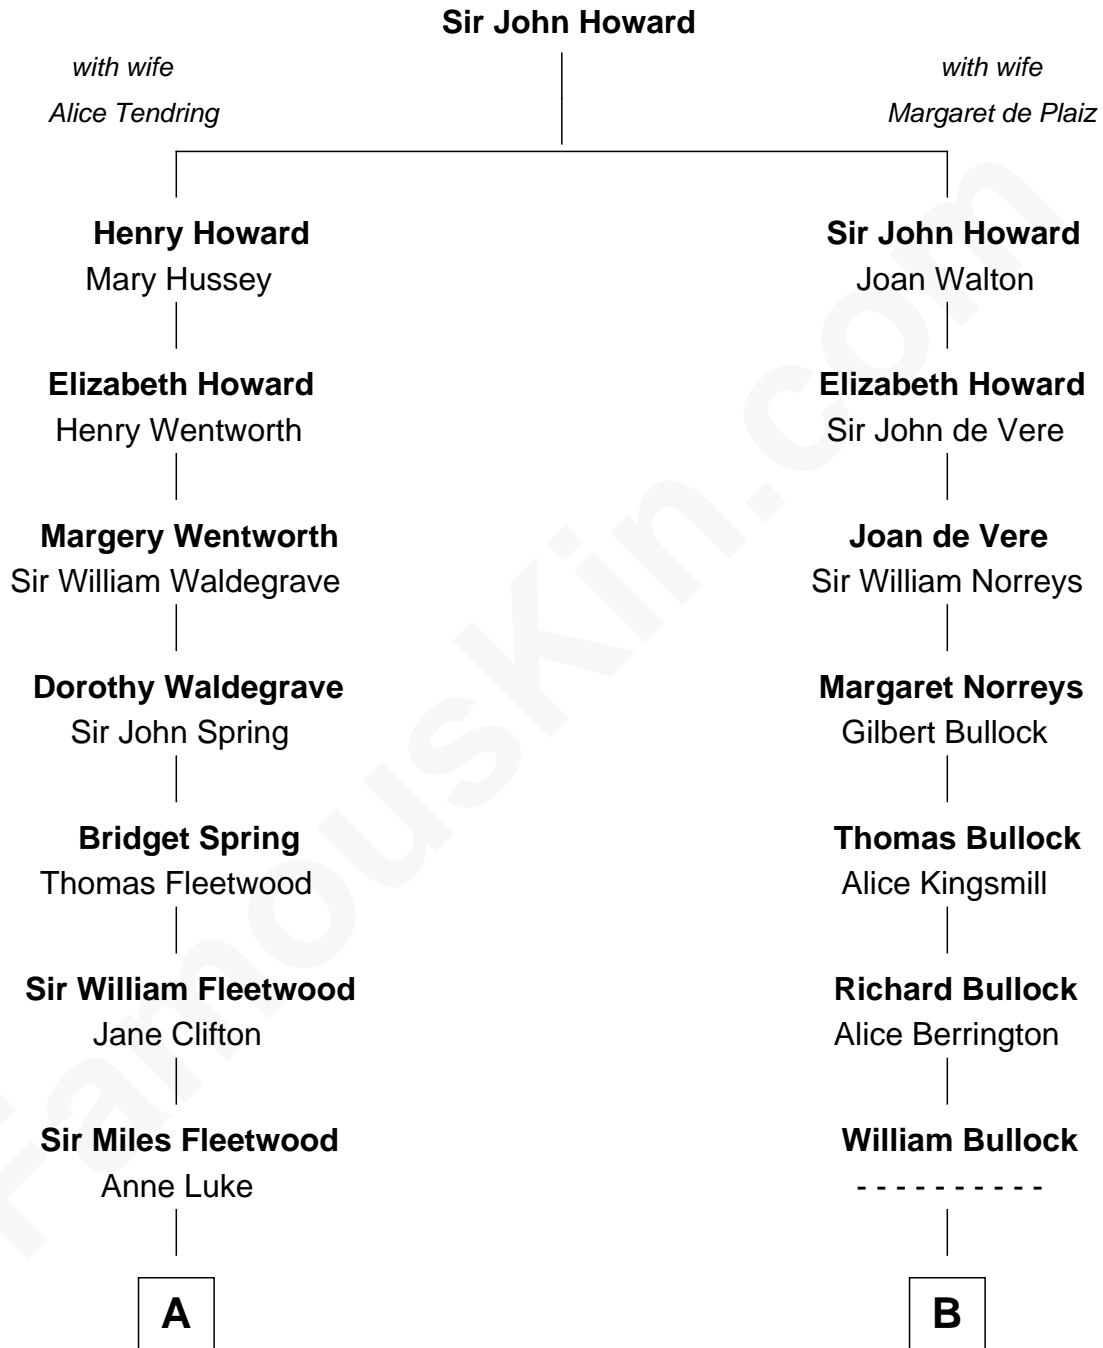

**FamousKin.com**  
**Relationship Chart of**  
**Jake Gyllenhaal**  
*Movie Actor*

**17th cousin 3 times removed of**  
**Brian Wilson**  
*Co-Founder of The Beach Boys*

C

**William Henry Wilson**

Alta Lenora Chitwood

**William Coral Wilson**

Edith Sophia Sthole

**Murray Gage Wilson**

Audree Neva Korthof

**Brian Wilson**

*Co-Founder of The Beach Boys*