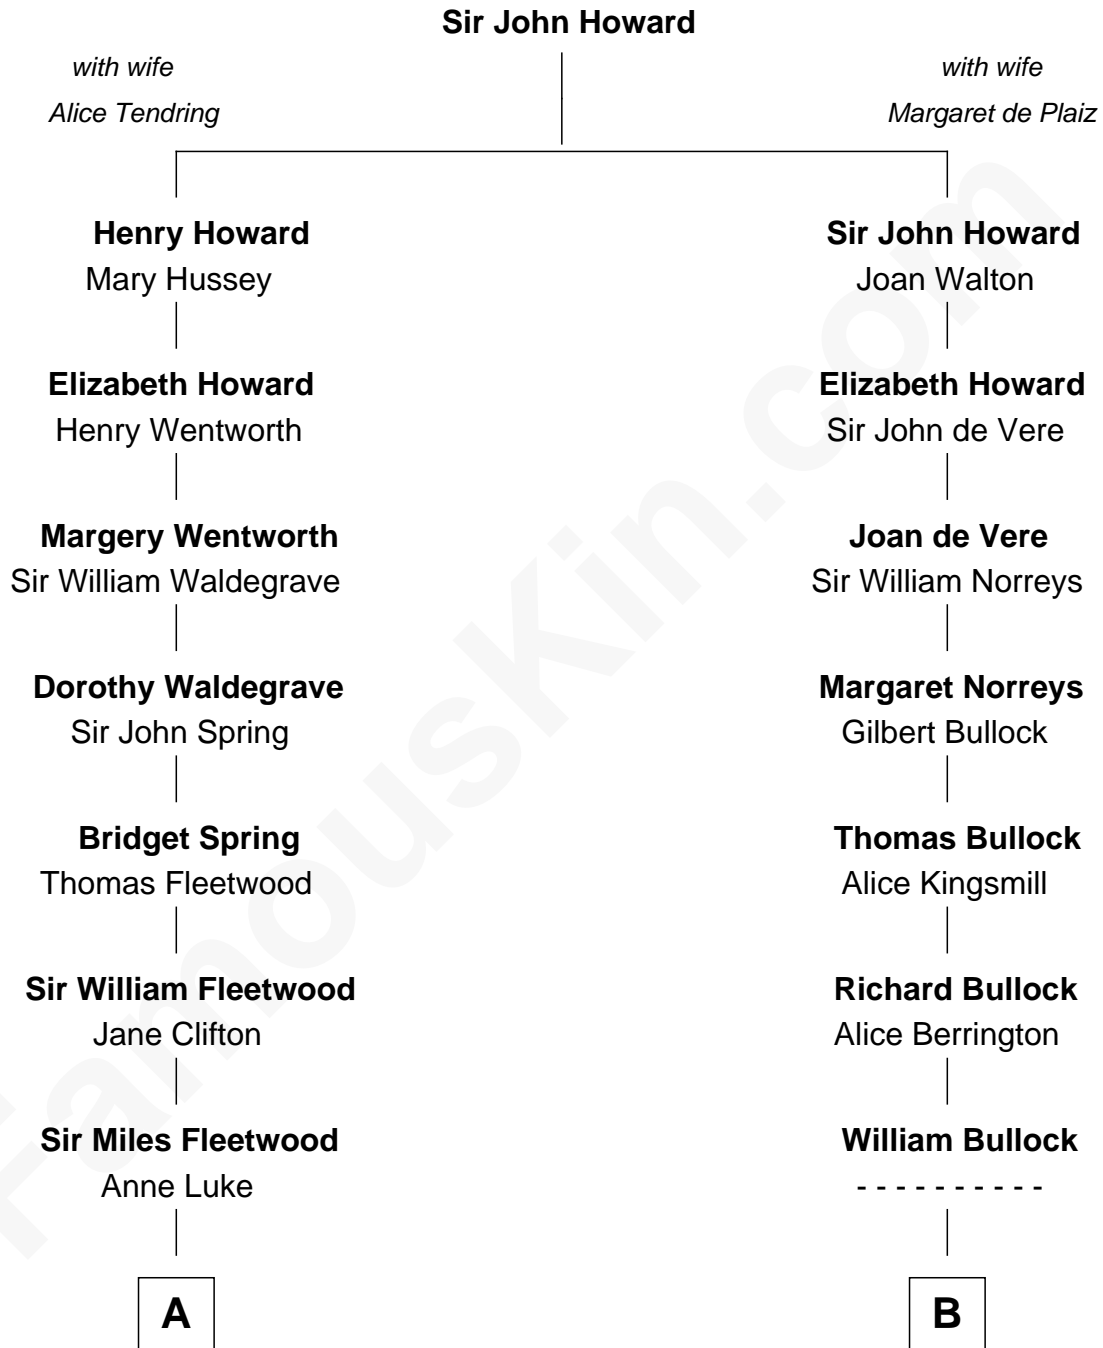

**FamousKin.com**  
**Relationship Chart of**  
**Jake Gyllenhaal**  
*Movie Actor*

**17th cousin 3 times removed of**  
**Dennis Wilson**  
*Co-Founder of The Beach Boys*

C

**William Henry Wilson**

Alta Lenora Chitwood

**William Coral Wilson**

Edith Sophia Sthole

**Murray Gage Wilson**

Audree Neva Korthof

**Dennis Wilson**

*Co-Founder of The Beach Boys*