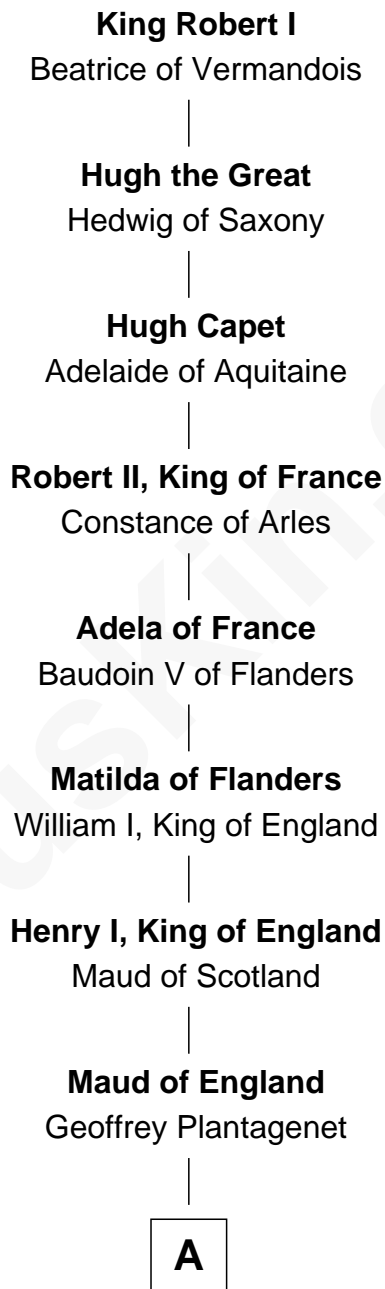

FamousKin.com Relationship Chart of

Jake Gyllenhaal

Movie Actor

31st Great-grandson of

King Robert I

King of France

A

Henry II, King of England

Eleanor of Aquitaine

John, King of England

Isabelle of Angoulême

Richard Plantagenet

Sir Richard of Cornwall

Joan - - - - -

Joan of Cornwall

Sir John Howard

Sir John Howard

Alice de Bois

Sir Robert Howard

Margaret de Scales

Sir John Howard

Alice Tendring

Henry Howard

Mary Hussey