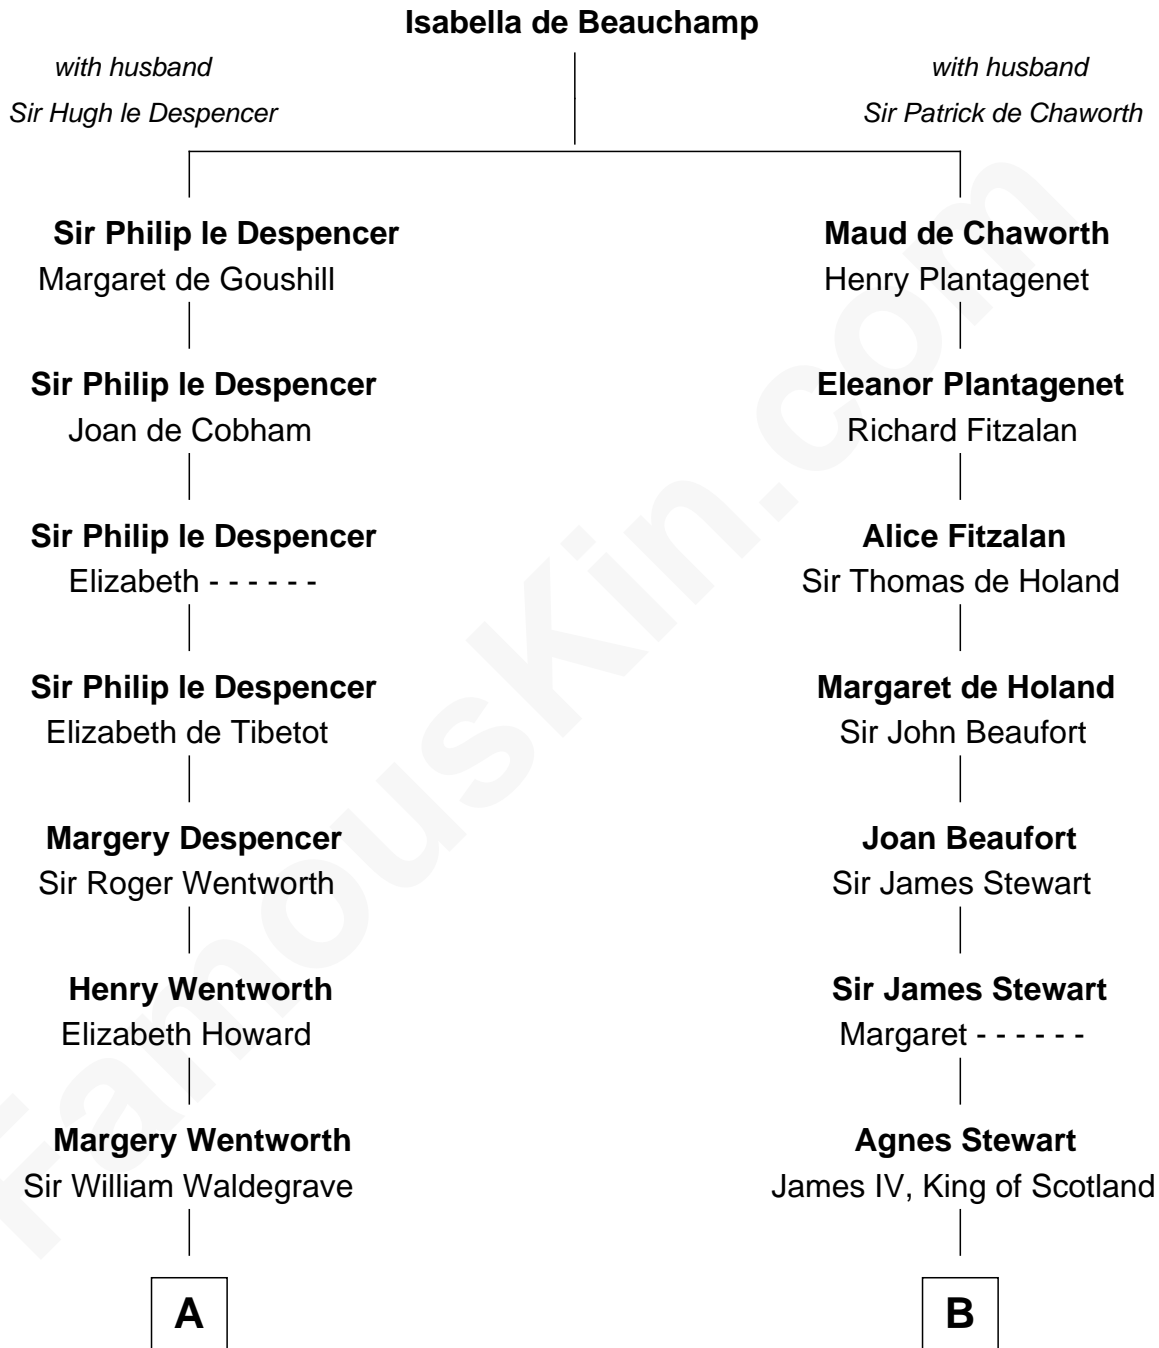

FamousKin.com Relationship Chart of

Jake Gyllenhaal

Movie Actor

21st cousin of

Guy Ritchie

British Filmmaker

C

Anders Leonard Gyllenhaal

Selma Amanda Nelson

Leonard Ephraim Gyllenhaal

Philo Pendleton

Hugh Anders Gyllenhaal

Virginia Lowrie Childs

Stephen Roark Gyllenhaal

Naomi Achs

Jake Gyllenhaal