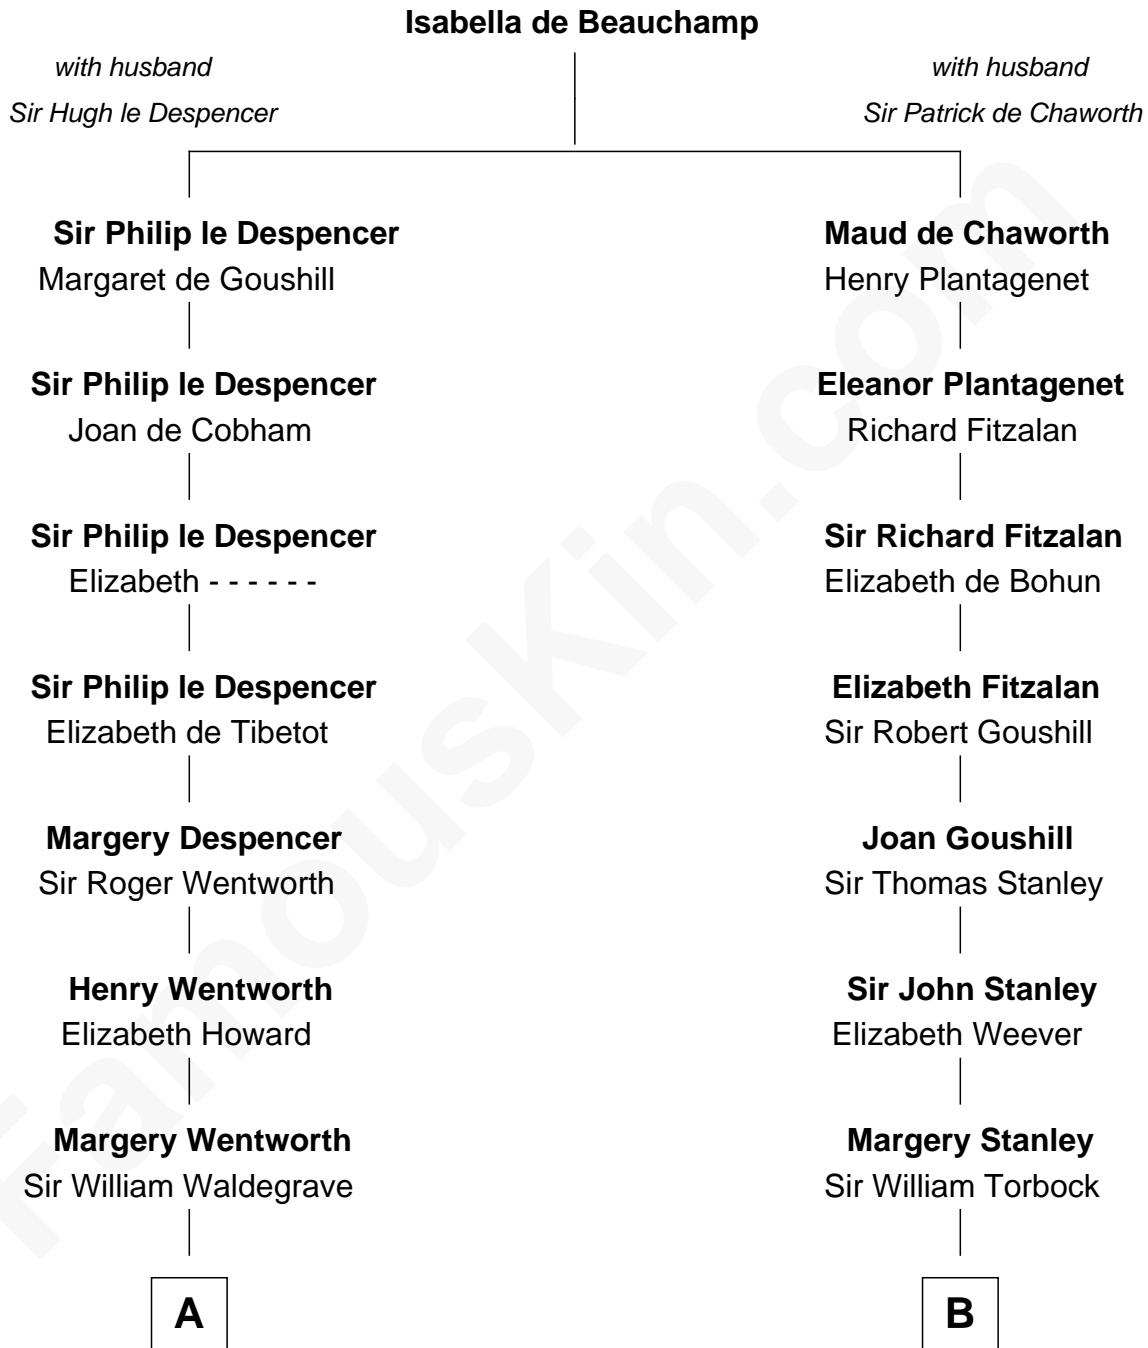

FamousKin.com
Relationship Chart of
Jake Gyllenhaal
Movie Actor

19th cousin 2 times removed of

Buckminster Fuller
Author, Architect, and Inventor

C

Anders Leonard Gyllenhaal

Selma Amanda Nelson

Leonard Ephraim Gyllenhaal