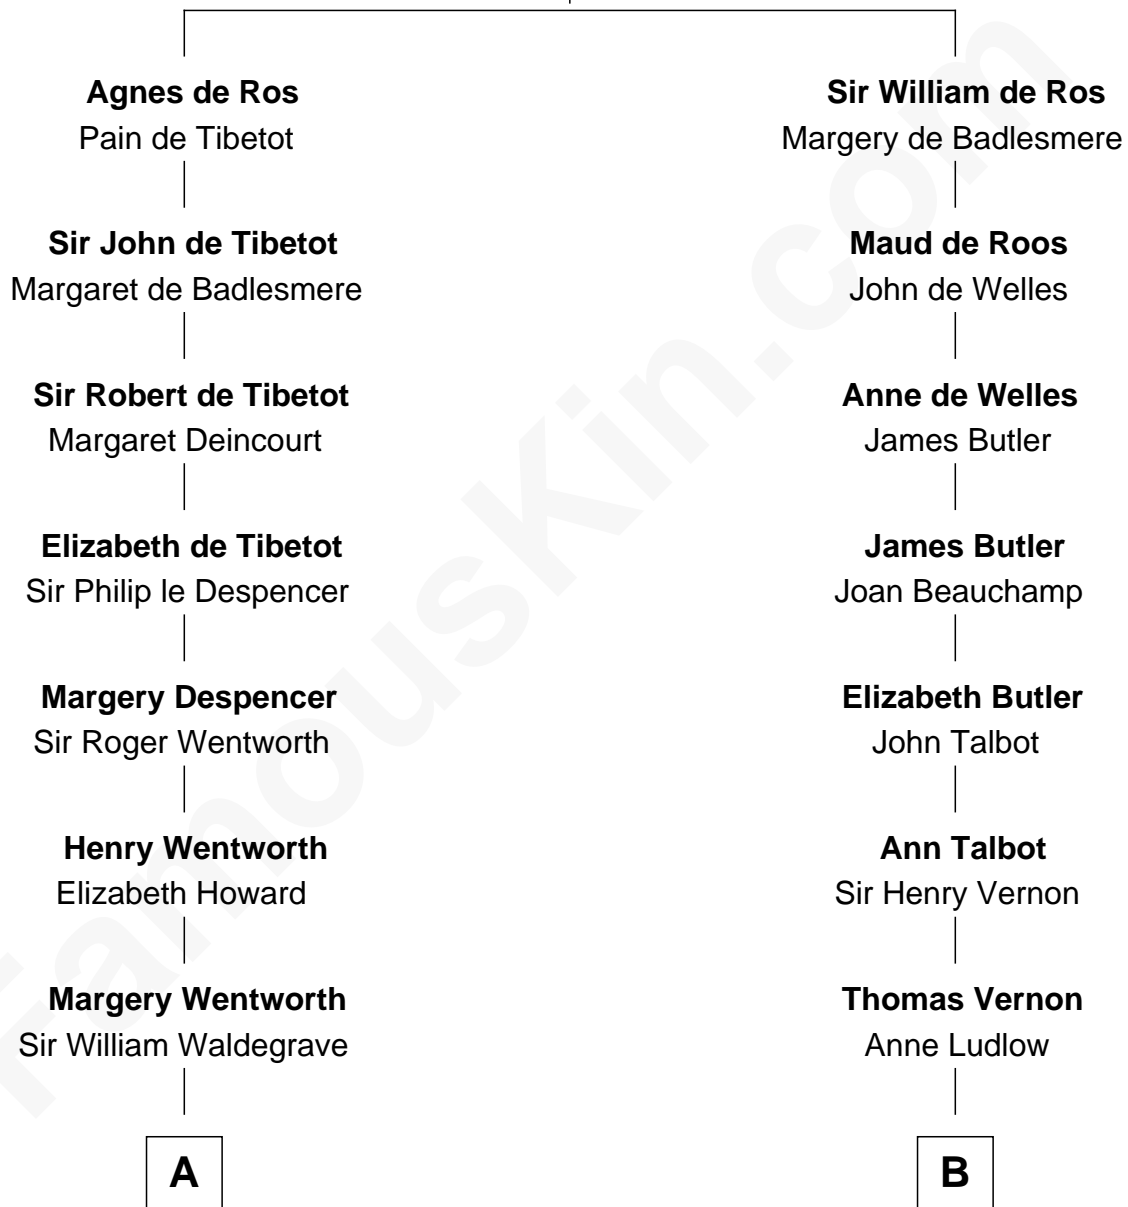

FamousKin.com

Relationship Chart of

Jake Gyllenhaal

Movie Actor

21st cousin of

Oliver Platt

Movie Actor

William de Ros
Maude de Vaux

C

Anders Leonard Gyllenhaal
Selma Amanda Nelson

Leonard Ephraim Gyllenhaal
Philo Pendleton

Hugh Anders Gyllenhaal
Virginia Lowrie Childs

Stephen Roark Gyllenhaal
Naomi Achs

Jake Gyllenhaal
Movie Actor

D

James Boothby Burke Roche
Frances Eleanor Work