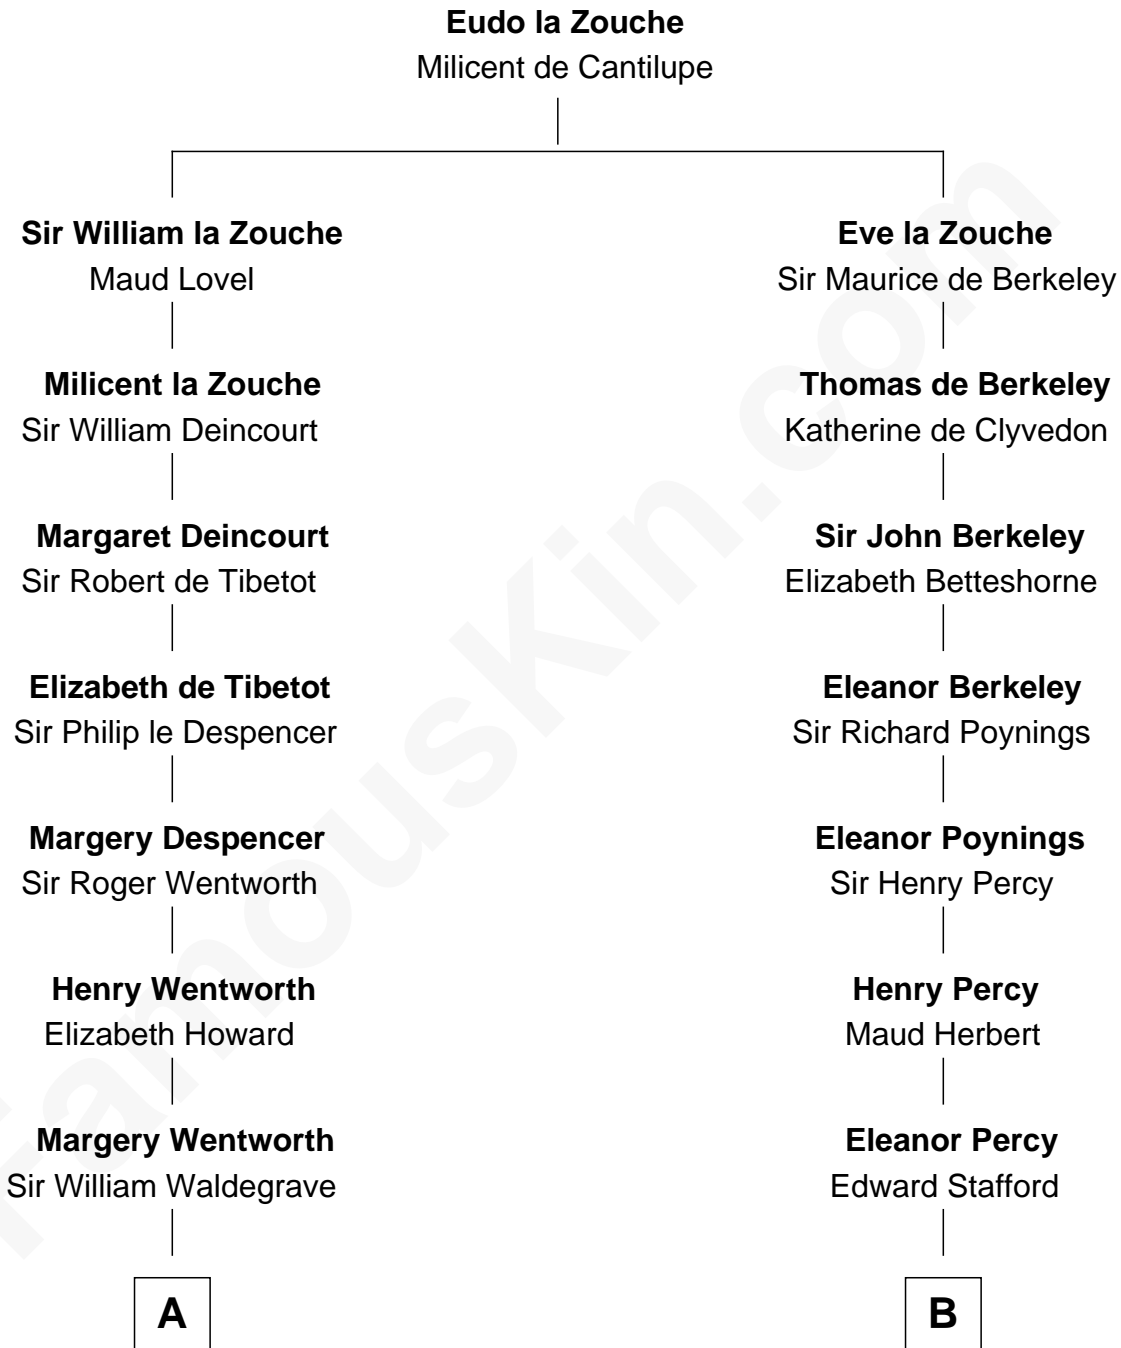

# FamousKin.com Relationship Chart of

**Jake Gyllenhaal**

*Movie Actor*

21st cousin of

**Thomas Hunt Morgan**

*Nobel Prize Winner in Physiology or Medicine*

**C**

**Anders Leonard Gyllenhaal**

Selma Amanda Nelson

**Leonard Ephraim Gyllenhaal**

Philo Pendleton

**Hugh Anders Gyllenhaal**

Virginia Lowrie Childs

**Stephen Roark Gyllenhaal**

Naomi Achs

**Jake Gyllenhaal**