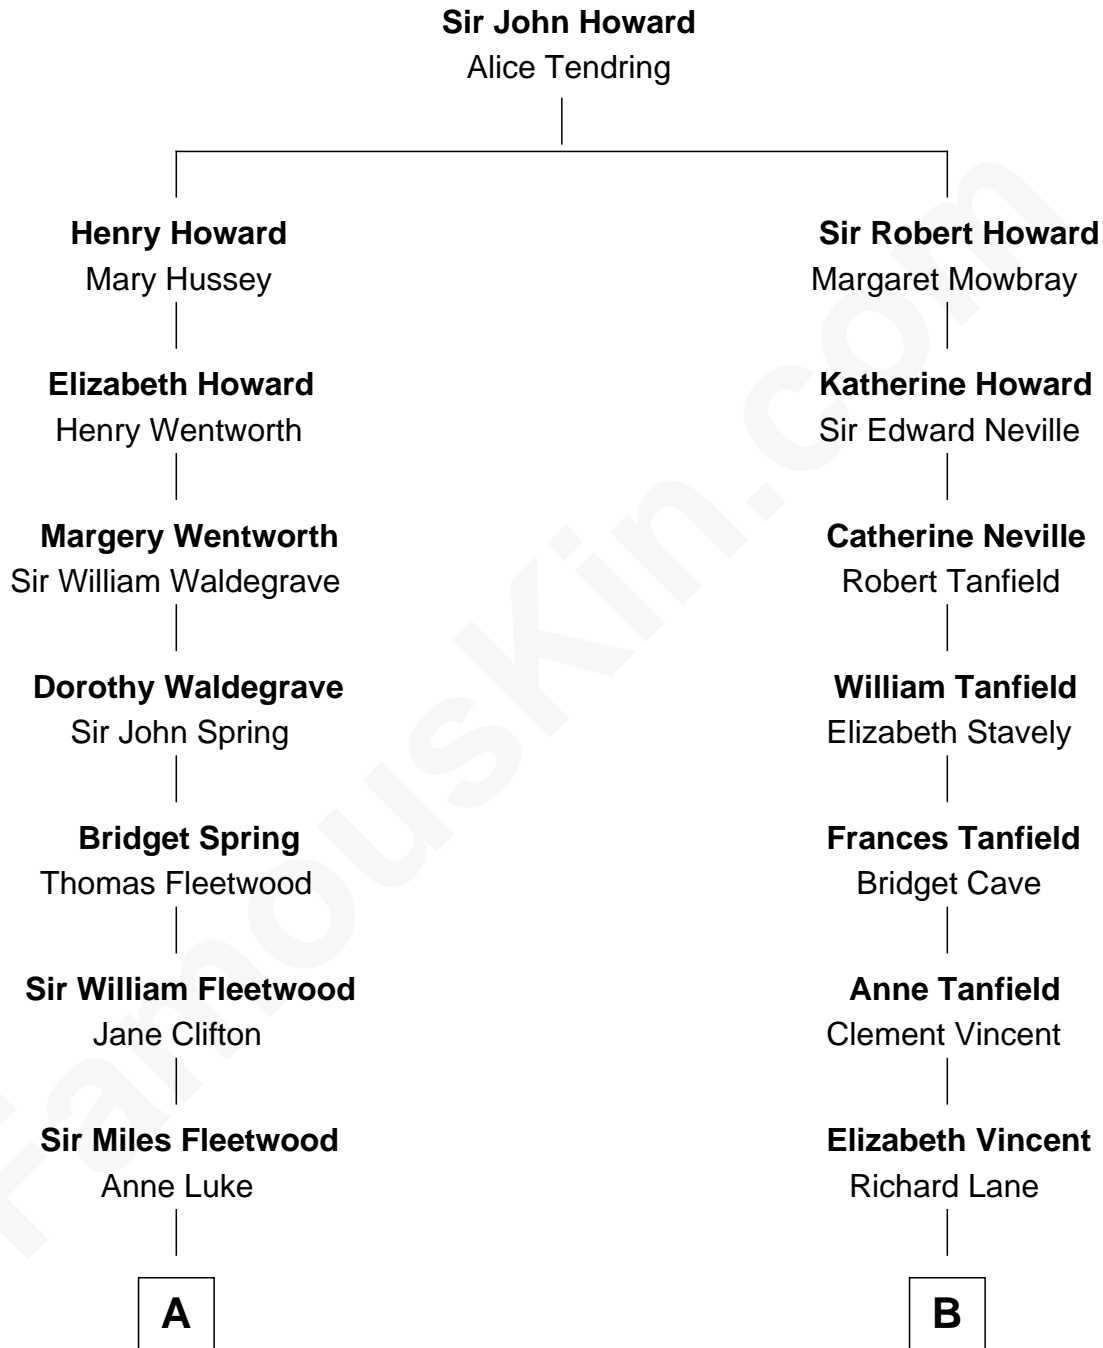

**FamousKin.com**  
**Relationship Chart of**  
**Jake Gyllenhaal**  
*Movie Actor*

**14th cousin 3 times removed of**  
**General Robert E. Lee**  
*Confederate Army - U.S. Civil War*

Jake Gyllenhaal photo by [Siebbi](#) ([CC BY 3.0](#))