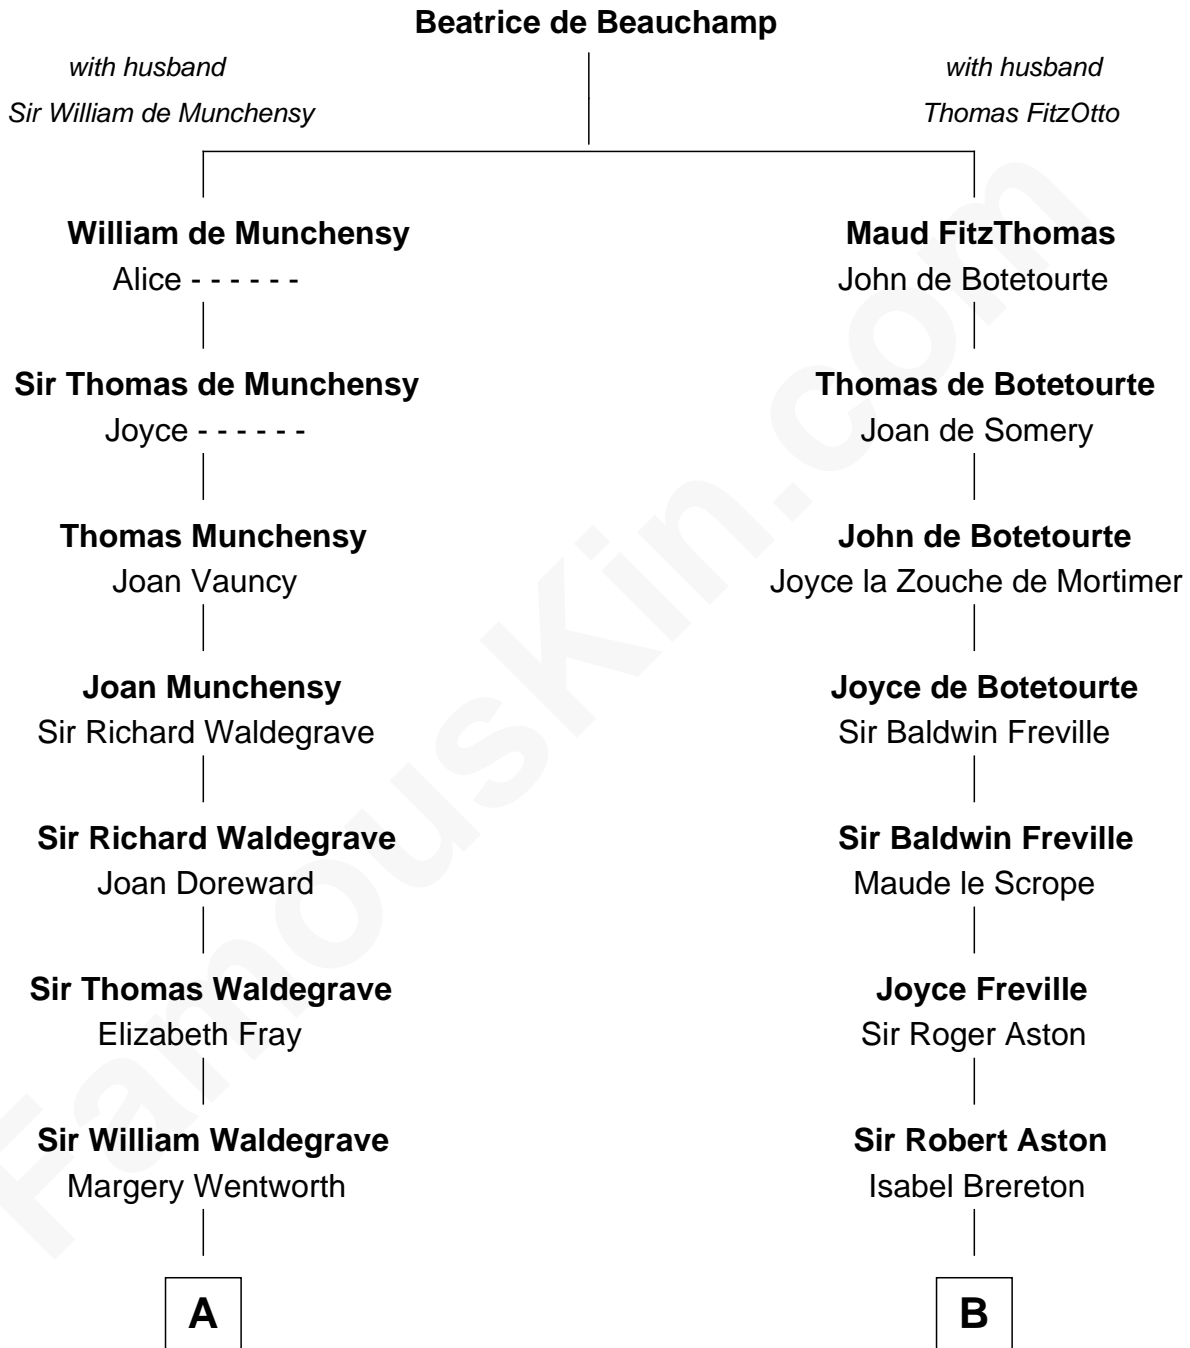

FamousKin.com
Relationship Chart of
Jake Gyllenhaal
Movie Actor

20th cousin 1 time removed of

General Robert E. Lee
Confederate Army - U.S. Civil War

C

Anders Leonard Gyllenhaal

Selma Amanda Nelson

Leonard Ephraim Gyllenhaal