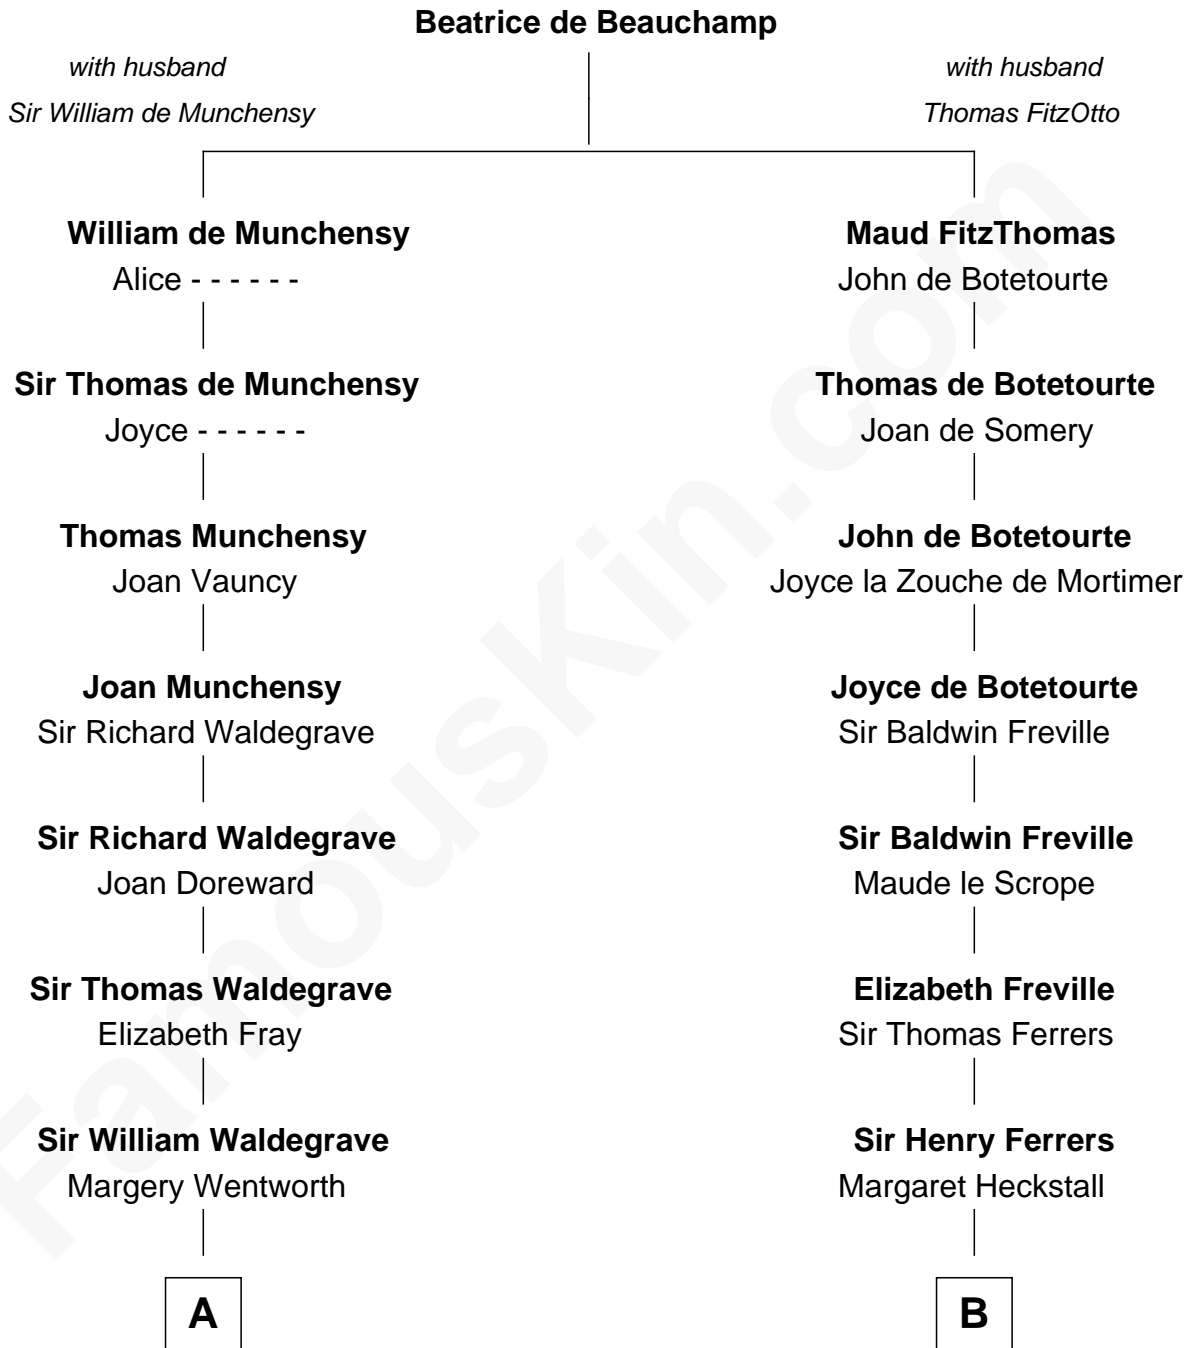

FamousKin.com
Relationship Chart of
Jake Gyllenhaal
Movie Actor

18th cousin 3 times removed of

Joseph Wharton
Founder of the Wharton School of Business

C

Anders Leonard Gyllenhaal
Selma Amanda Nelson

Leonard Ephraim Gyllenhaal
Philo Pendleton

Hugh Anders Gyllenhaal
Virginia Lowrie Childs

Stephen Roark Gyllenhaal
Naomi Achs

Jake Gyllenhaal
Movie Actor

D

Deborah Fisher
William Wharton

Joseph Wharton
Founder, Wharton School of Business

FamousKin.com