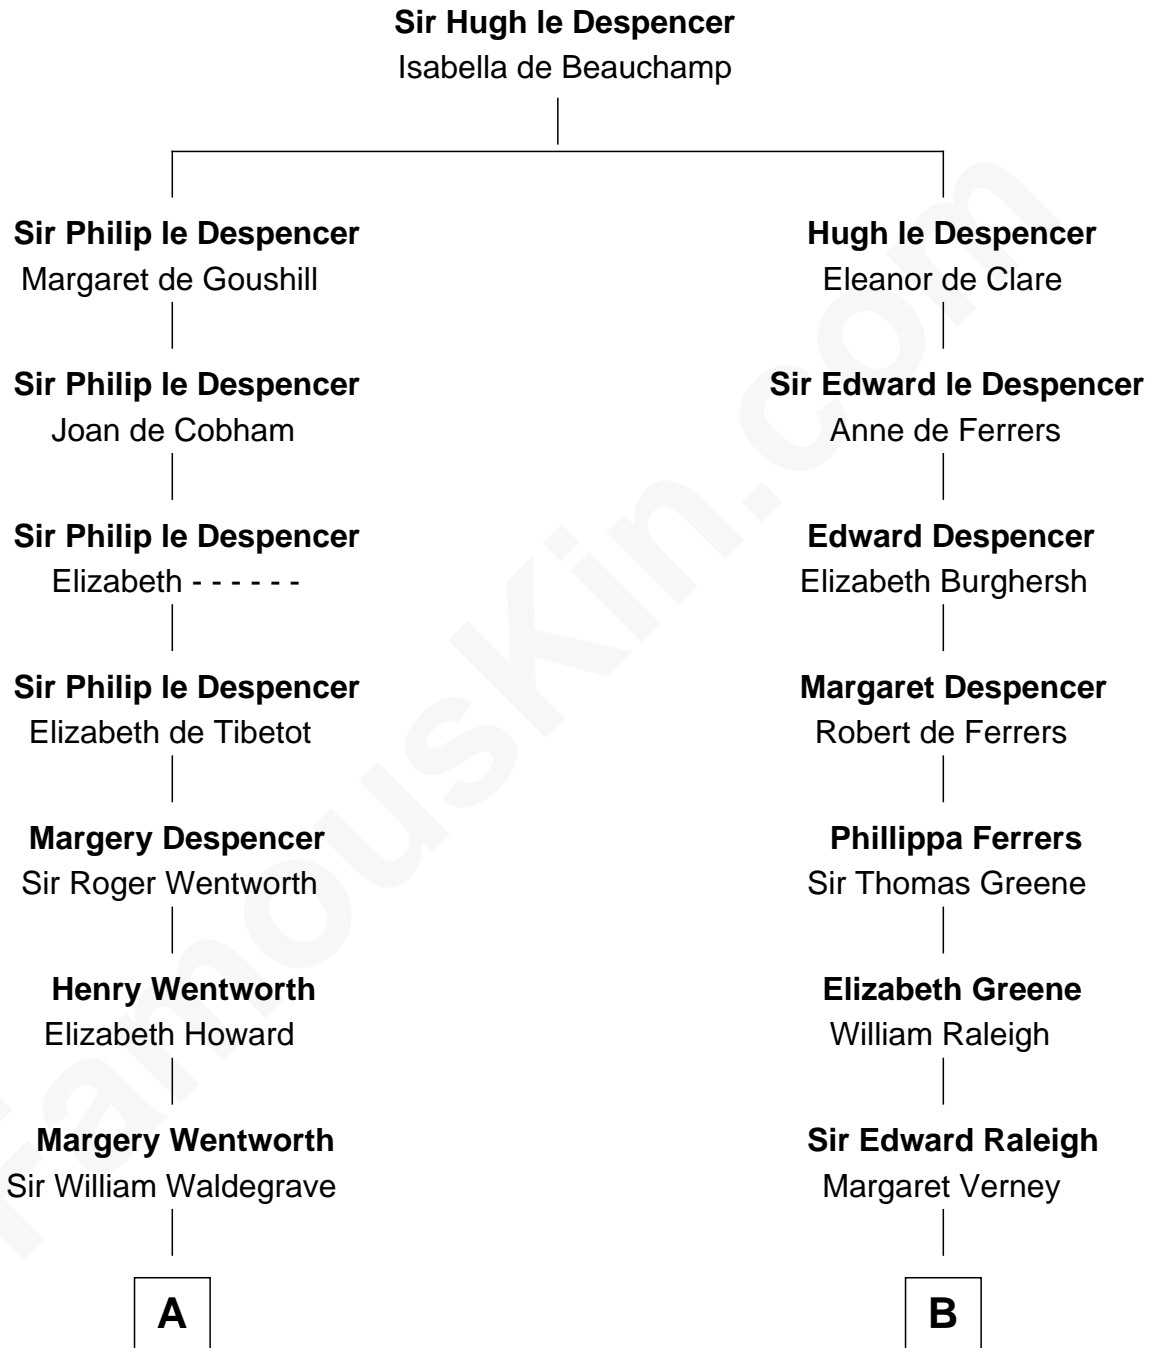

FamousKin.com
Relationship Chart of
Jake Gyllenhaal
Movie Actor

18th cousin 3 times removed of

Joseph Wharton
Founder of the Wharton School of Business

C

Anders Leonard Gyllenhaal
Selma Amanda Nelson

Leonard Ephraim Gyllenhaal
Philo Pendleton

Hugh Anders Gyllenhaal
Virginia Lowrie Childs

Stephen Roark Gyllenhaal
Naomi Achs

Jake Gyllenhaal
Movie Actor

D

Deborah Fisher
William Wharton

Joseph Wharton
Founder, Wharton School of Business

FamousKin.com